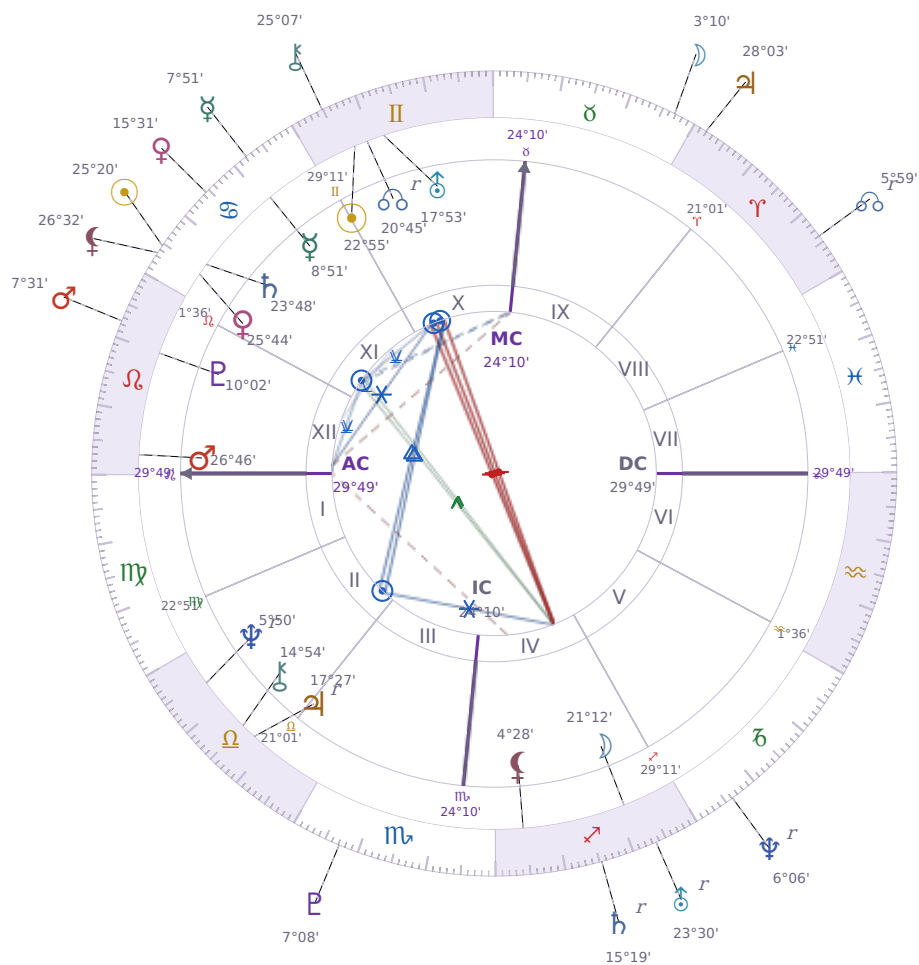

DAILY HOROSCOPE

Donald John Trump

President of the United States (2017–2021; since 2025)

♊ Gemini June 14, 1946 10:54 New York City

Saturday, 18 July 1987

TRANSITS FOR TODAY

☉ Sun	in ♋ Cancer	25°20'32"
☾ Moon	in ♉ Taurus	3°10'14"
☿ Mercury	in ♋ Cancer	7°51'26"
♀ Venus	in ♋ Cancer	15°31'08"
♂ Mars	in ♌ Leo	7°31'34"
♃ Jupiter	in ♈ Aries	28°03'56"
♄ Saturn	in ♐ Sagittarius Rx	15°19'15"

♅ Uranus	in ♐ Sagittarius Rx	23°30'45"
♆ Neptune	in ♑ Capricorn Rx	6°06'20"
♇ Pluto	in ♏ Scorpio	7°08'56"
♁ Chiron	in ♊ Gemini	25°07'07"
♊ NNode	in ♈ Aries Rx	5°59'02"
♁ Lilith	in ♋ Cancer	26°32'34"

NATAL PLANETS