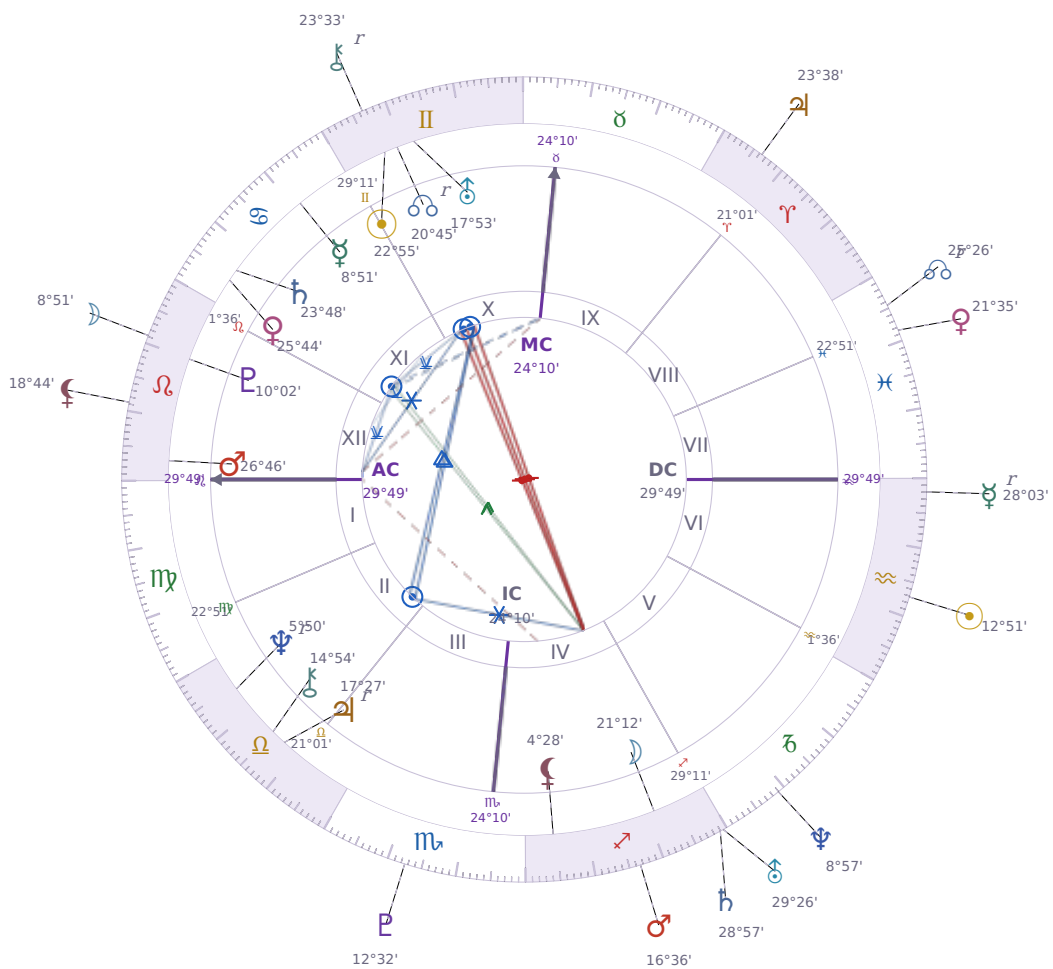

DAILY HOROSCOPE

Donald John Trump

President of the United States (2017–2021; since 2025)

♊ Gemini June 14, 1946 10:54 New York City

Tuesday, 2 February 1988

TRANSITS FOR TODAY

☉ Sun	in ♒ Aquarius	12°51'26"
☾ Moon	in ♌ Leo	8°51'30"
☿ Mercury	in ♒ Aquarius Rx	28°03'39"
♀ Venus	in ♋ Pisces	21°35'36"
♂ Mars	in ♏ Sagittarius	16°36'11"
♃ Jupiter	in ♈ Aries	23°38'08"
♄ Saturn	in ♏ Sagittarius	28°57'45"

♅ Uranus	in	♐ Sagittarius	29°26'45"
♆ Neptune	in	♑ Capricorn	8°57'30"
♇ Pluto	in	♏ Scorpio	12°32'28"
♁ Chiron	in	♊ Gemini Rx	23°33'17"
♁ NNode	in	♓ Pisces Rx	25°26'50"
♁ Lilith	in	♌ Leo	18°44'54"

NATAL PLANETS

KEY TRANSIT FACTORS

☉ Sun ☿ Opposition ☾ Moon ★

Right now you feel pulled in two directions at once, and it's hard to know what you actually want. You might notice yourself **acting one way in public and feeling something completely different inside**, which creates an awkward tension you can't ignore. This split between what you're showing others and what you're experiencing privately tends to make decisions feel impossible until the aspect passes.