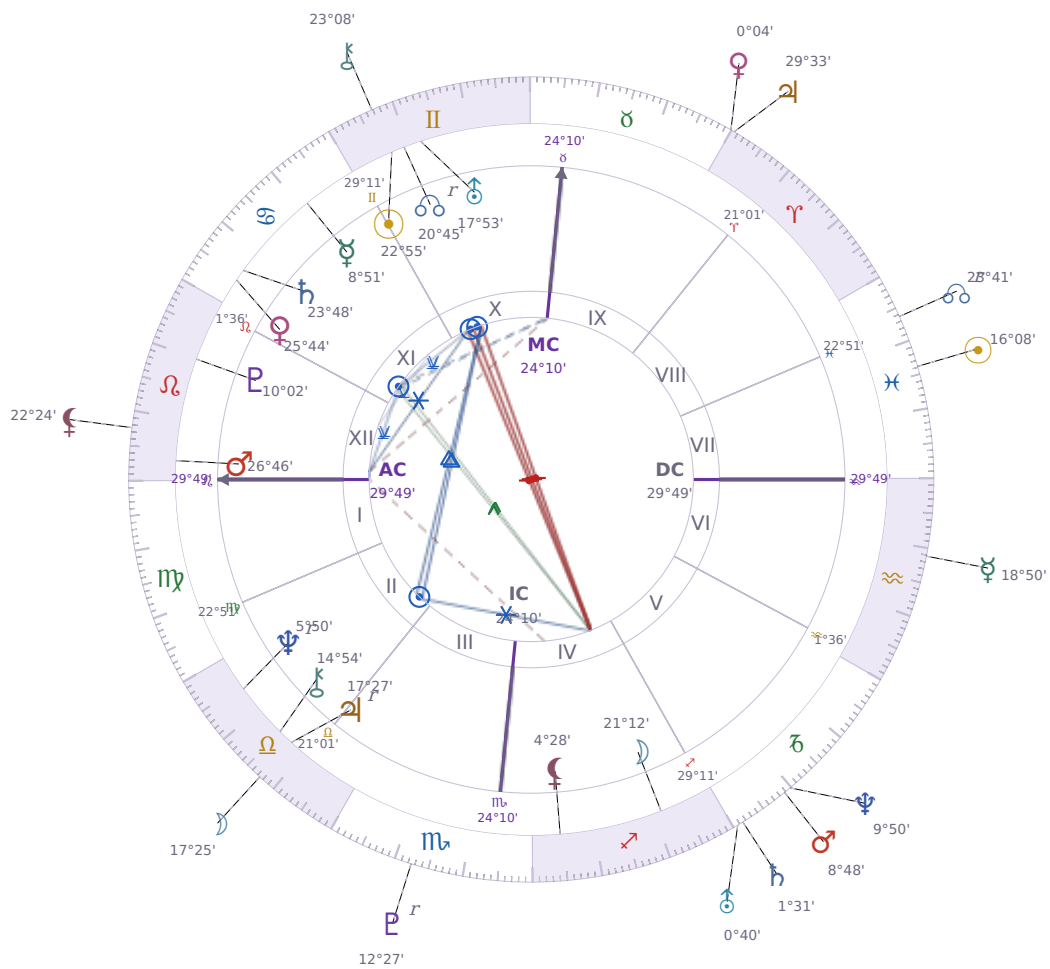

DAILY HOROSCOPE

Donald John Trump

President of the United States (2017–2021; since 2025)

♊ Gemini June 14, 1946 10:54 New York City

Sunday, 6 March 1988

TRANSITS FOR TODAY

☉ Sun	in ♓ Pisces	16°08'07"
☾ Moon	in ♎ Libra	17°25'35"
☿ Mercury	in ♒ Aquarius	18°50'36"
♀ Venus	in ♉ Taurus	0°04'39"
♂ Mars	in ♐ Capricorn	8°48'51"
♃ Jupiter	in ♈ Aries	29°33'15"
♄ Saturn	in ♐ Capricorn	1°31'32"

♅ Uranus	in ♄ Capricorn	0°40'34"
♆ Neptune	in ♄ Capricorn	9°50'16"
♇ Pluto	in ♏ Scorpio Rx	12°27'23"
♁ Chiron	in ♊ Gemini	23°08'50"
♁ NNode	in ♓ Pisces Rx	23°41'58"
♁ Lilith	in ♌ Leo	22°24'58"

NATAL PLANETS

KEY DATE

♀ Venus enters ♉ Taurus

Venus in *Taurus* shifts how people handle money and relationships — you'll notice a **stronger pull toward stability** and less tolerance for drama or sudden changes. In work and friendships, this transit brings a **preference for steady progress** over risky moves, and people tend to stick with what works rather than constantly switch direction. Physical comfort matters more now, so expect **more attention to food, comfort items, and routine pleasures** as people naturally invest in things that feel reliable and good.