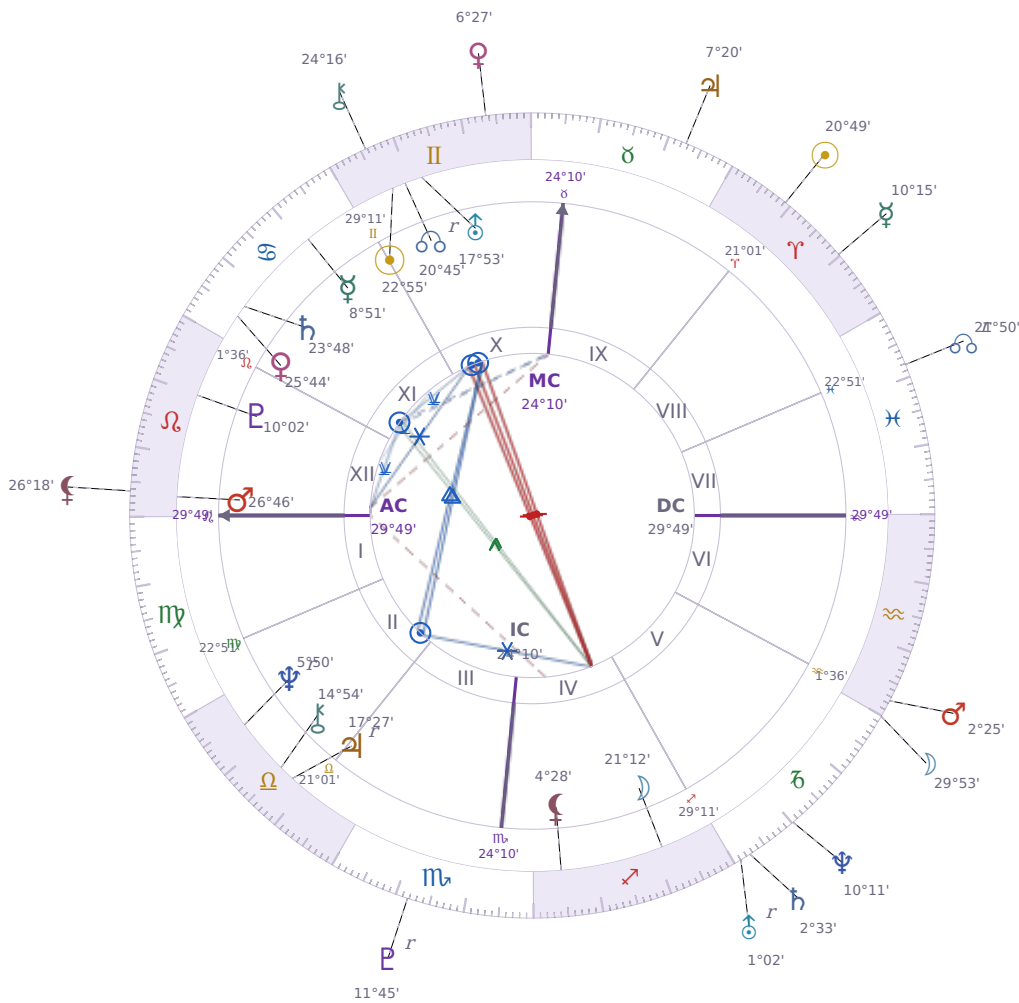

DAILY HOROSCOPE

Donald John Trump

President of the United States (2017–2021; since 2025)

♊ Gemini June 14, 1946 10:54 New York City

Sunday, 10 April 1988

TRANSITS FOR TODAY

☉ Sun	in ♈ Aries	20°49'49"
☾ Moon	in ♐ Capricorn	29°53'58"
☿ Mercury	in ♈ Aries	10°15'29"
♀ Venus	in ♊ Gemini	6°27'19"
♂ Mars	in ♒ Aquarius	2°25'02"
♃ Jupiter	in ♉ Taurus	7°20'34"
♄ Saturn	in ♐ Capricorn	2°33'12"