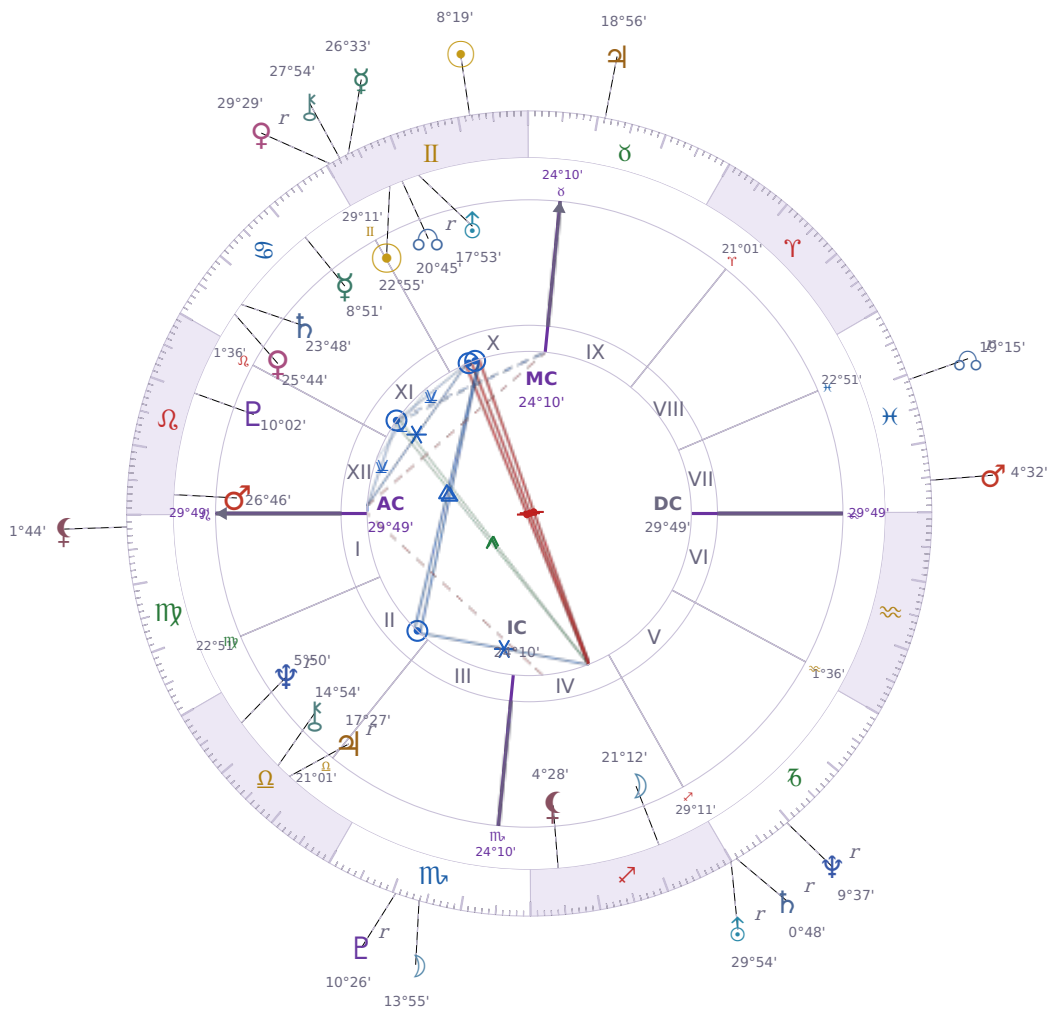

DAILY HOROSCOPE

Donald John Trump

President of the United States (2017–2021; since 2025)

♊ Gemini June 14, 1946 10:54 New York City

Sunday, 29 May 1988

TRANSITS FOR TODAY

☉ Sun	in ♊ Gemini	8°19'32"
☾ Moon	in ♏ Scorpio	13°56'00"
☿ Mercury	in ♊ Gemini	26°33'11"
♀ Venus	in ♊ Gemini <b>Rx</b>	29°29'05"
♂ Mars	in ♋ Pisces	4°32'51"
♃ Jupiter	in ♉ Taurus	18°56'35"
♄ Saturn	in ♏ Capricorn <b>Rx</b>	0°48'27"

♅ Uranus	in	♐ Sagittarius Rx	29°54'39"
♆ Neptune	in	♑ Capricorn Rx	9°37'12"
♇ Pluto	in	♏ Scorpio Rx	10°26'26"
♁ Chiron	in	♊ Gemini	27°54'04"
♁ NNode	in	♓ Pisces Rx	19°15'05"
♁ Lilith	in	♍ Virgo	1°44'16"

## KEY TRANSIT FACTORS