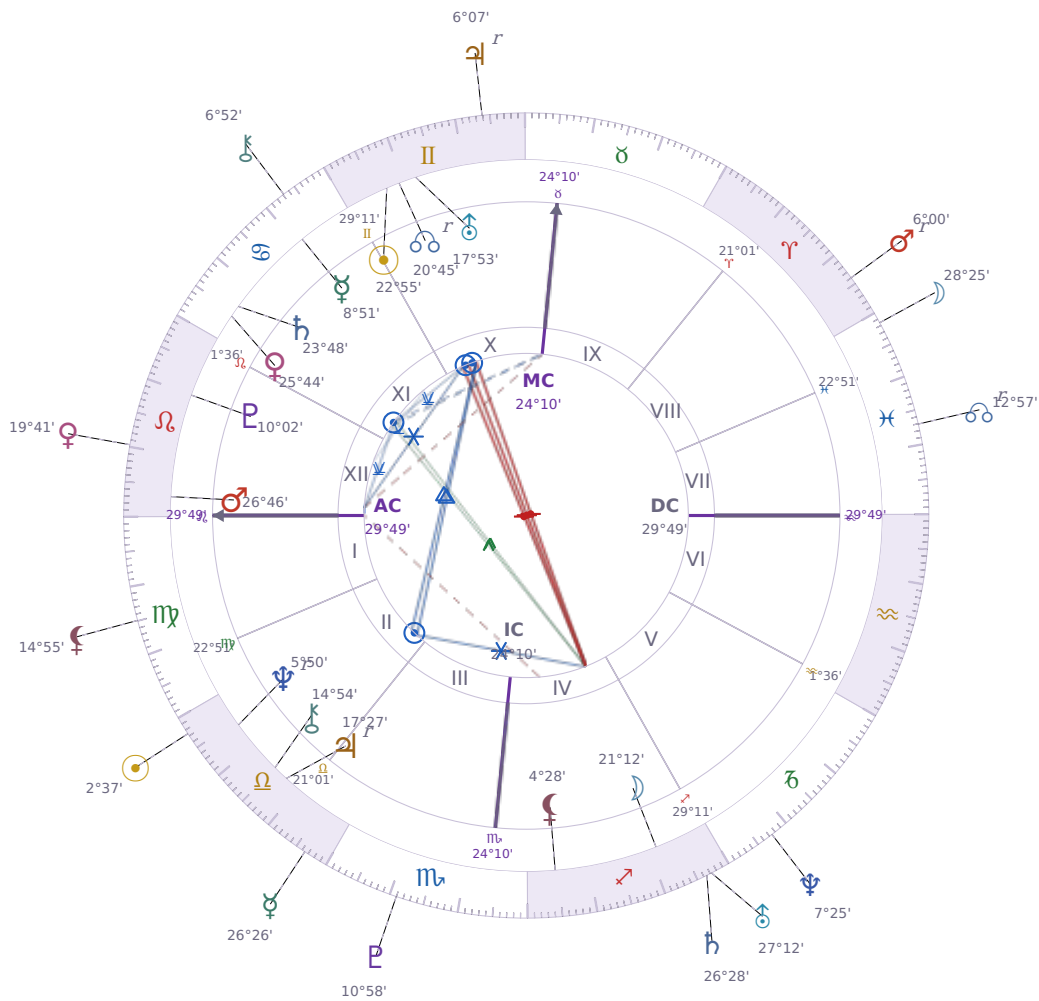

DAILY HOROSCOPE

Donald John Trump

President of the United States (2017–2021; since 2025)

♊ Gemini June 14, 1946 10:54 New York City

Sunday, 25 September 1988

TRANSITS FOR TODAY

☉ Sun	in ♎ Libra	2°37'56"
☾ Moon	in ♓ Pisces	28°25'37"
☿ Mercury	in ♎ Libra	26°26'43"
♀ Venus	in ♌ Leo	19°41'18"
♂ Mars	in ♈ Aries Rx	6°00'33"
♃ Jupiter	in ♊ Gemini Rx	6°07'43"
♄ Saturn	in ♏ Sagittarius	26°28'48"

♅ Uranus	in	♐ Sagittarius	27°12'59"
♆ Neptune	in	♑ Capricorn	7°25'55"
♇ Pluto	in	♏ Scorpio	10°58'38"
♁ Chiron	in	♋ Cancer	6°52'30"
♁ NNode	in	♓ Pisces Rx	12°57'02"
♁ Lilith	in	♍ Virgo	14°55'16"

NATAL PLANETS

KEY TRANSIT FACTORS

☉ Sun ☌ Opposition ☾ Moon ★

Right now you feel pulled in two directions at once, and it's hard to know what you actually want. You might notice yourself **acting one way in public and feeling something completely different inside**, which creates an awkward tension you can't ignore. This split between what you're showing others and what you're experiencing privately tends to make decisions feel impossible until the aspect passes.