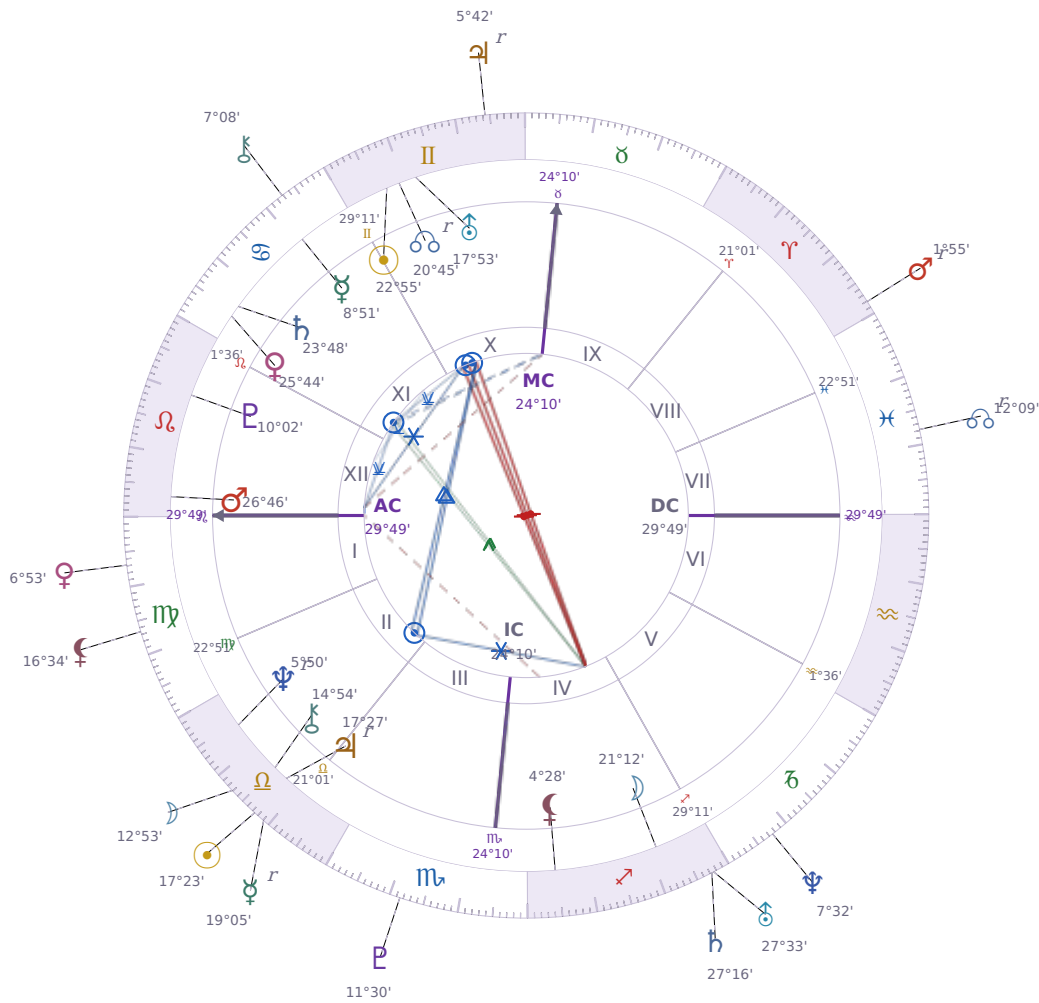

DAILY HOROSCOPE

Donald John Trump

President of the United States (2017–2021; since 2025)

♊ Gemini June 14, 1946 10:54 New York City

Monday, 10 October 1988

TRANSITS FOR TODAY

☉ Sun	in ♎ Libra	17°23'57"
☾ Moon	in ♎ Libra	12°53'30"
☿ Mercury	in ♎ Libra Rx	19°05'18"
♀ Venus	in ♍ Virgo	6°53'52"
♂ Mars	in ♈ Aries Rx	1°55'19"
♃ Jupiter	in ♊ Gemini Rx	5°42'23"
♄ Saturn	in ♏ Sagittarius	27°16'16"