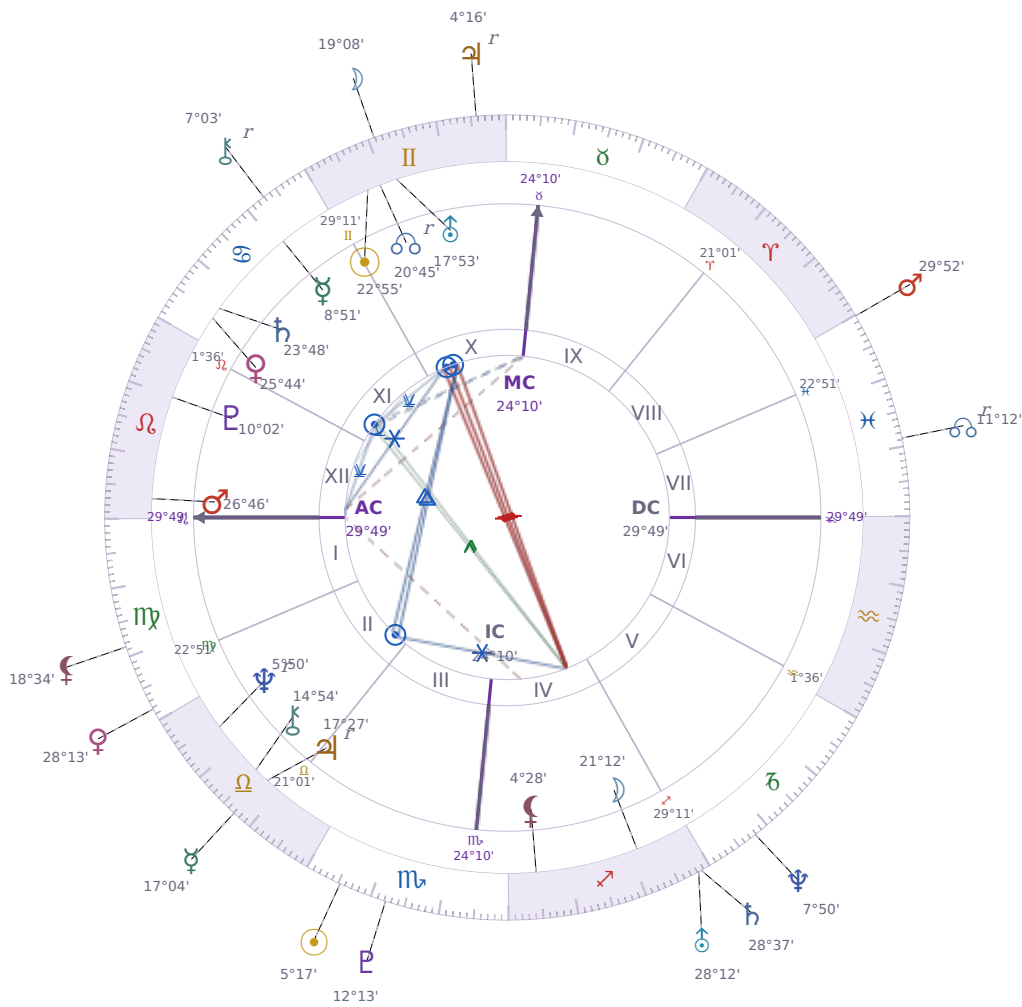

DAILY HOROSCOPE

Donald John Trump

President of the United States (2017–2021; since 2025)

♊ Gemini June 14, 1946 10:54 New York City

Friday, 28 October 1988

TRANSITS FOR TODAY

☉ Sun	in ♏ Scorpio	5°17'11"
☾ Moon	in ♊ Gemini	19°08'10"
☿ Mercury	in ♎ Libra	17°04'07"
♀ Venus	in ♍ Virgo	28°13'46"
♂ Mars	in ♓ Pisces	29°52'44"
♃ Jupiter	in ♊ Gemini Rx	4°16'00"
♄ Saturn	in ♐ Sagittarius	28°37'02"

♅ Uranus	in	♐ Sagittarius	28°12'31"
♆ Neptune	in	♑ Capricorn	7°50'53"
♇ Pluto	in	♏ Scorpio	12°13'06"
♁ Chiron	in	♋ Cancer Rx	7°03'56"
♁ NNode	in	♓ Pisces Rx	11°12'11"
♁ Lilith	in	♍ Virgo	18°34'32"