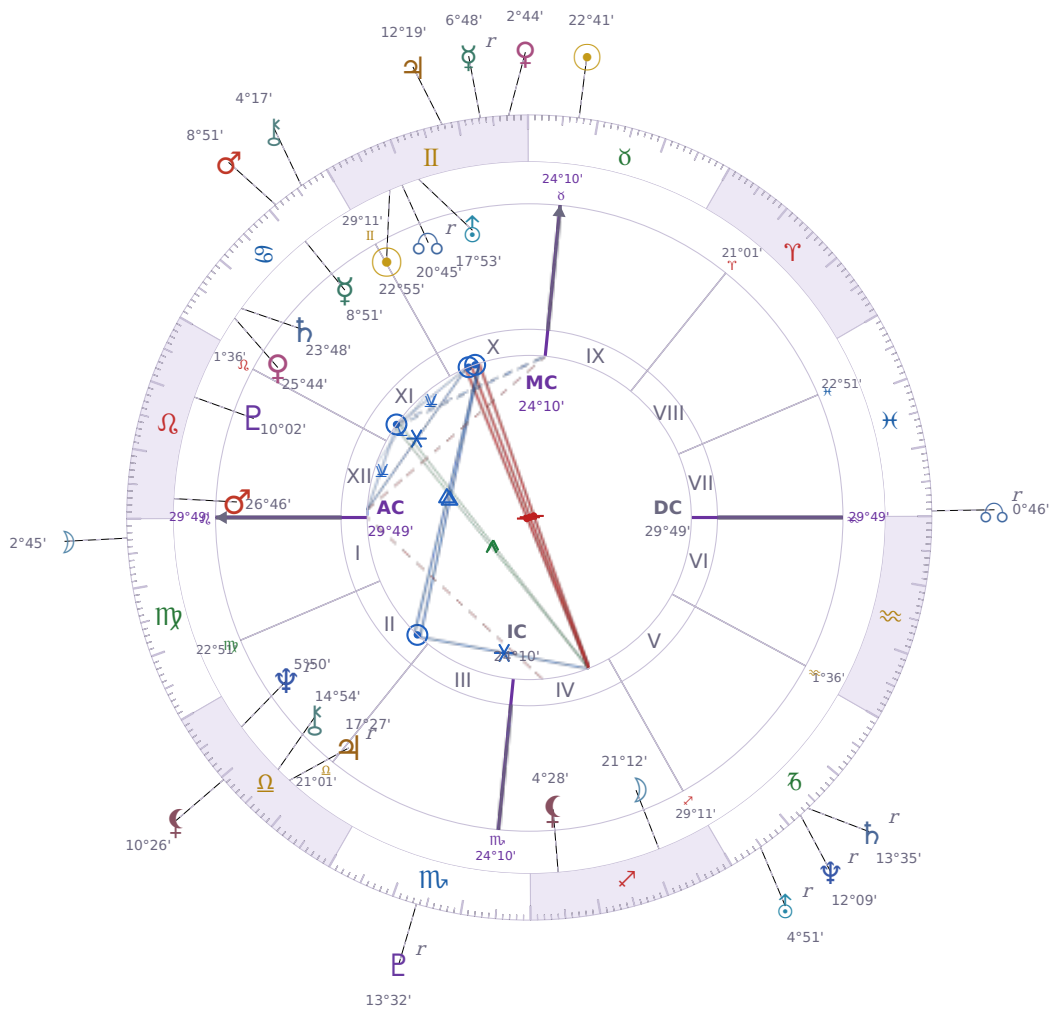

DAILY HOROSCOPE

Donald John Trump

President of the United States (2017–2021; since 2025)

♊ Gemini June 14, 1946 10:54 New York City

Saturday, 13 May 1989

TRANSITS FOR TODAY

☉ Sun	in ♉ Taurus	22°41'59"
☾ Moon	in ♍ Virgo	2°45'18"
☿ Mercury	in ♊ Gemini Rx	6°48'52"
♀ Venus	in ♊ Gemini	2°44'37"
♂ Mars	in ♋ Cancer	8°51'11"
♃ Jupiter	in ♊ Gemini	12°19'43"
♄ Saturn	in ♏ Capricorn Rx	13°35'23"