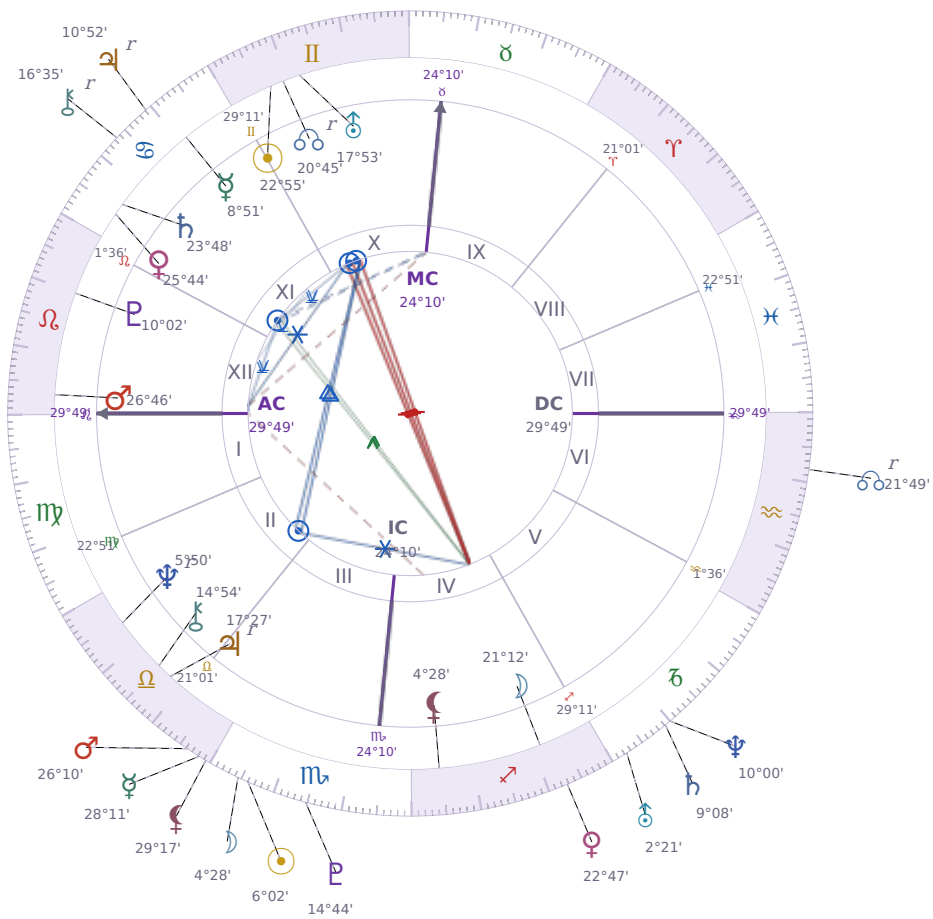

DAILY HOROSCOPE

Donald John Trump

President of the United States (2017–2021; since 2025)

♊ Gemini June 14, 1946 10:54 New York City

Sunday, 29 October 1989

TRANSITS FOR TODAY

☉ Sun	in ♏ Scorpio	6°02'43"
☾ Moon	in ♏ Scorpio	4°28'56"
☿ Mercury	in ♎ Libra	28°11'42"
♀ Venus	in ♐ Sagittarius	22°47'18"
♂ Mars	in ♎ Libra	26°10'23"
♃ Jupiter	in ♋ Cancer Rx	10°52'36"
♄ Saturn	in ♑ Capricorn	9°08'11"

♅ Uranus	in ♄ Capricorn	2°21'01"
♆ Neptune	in ♄ Capricorn	10°00'24"
♇ Pluto	in ♏ Scorpio	14°44'47"
♁ Chiron	in ♋ Cancer Rx	16°35'39"
♁ NNode	in ♒ Aquarius Rx	21°49'23"
♁ Lilith	in ♎ Libra	29°17'54"

NATAL PLANETS

♀ Venus ☾ Opposition ☉ natal Sun

Right now you are more critical of yourself and less comfortable being the centre of attention. You may notice you're **withdrawing from social situations** or feeling like you don't measure up to others around you. This period can feel isolating, but it's actually showing you where your confidence needs real work rather than external validation.