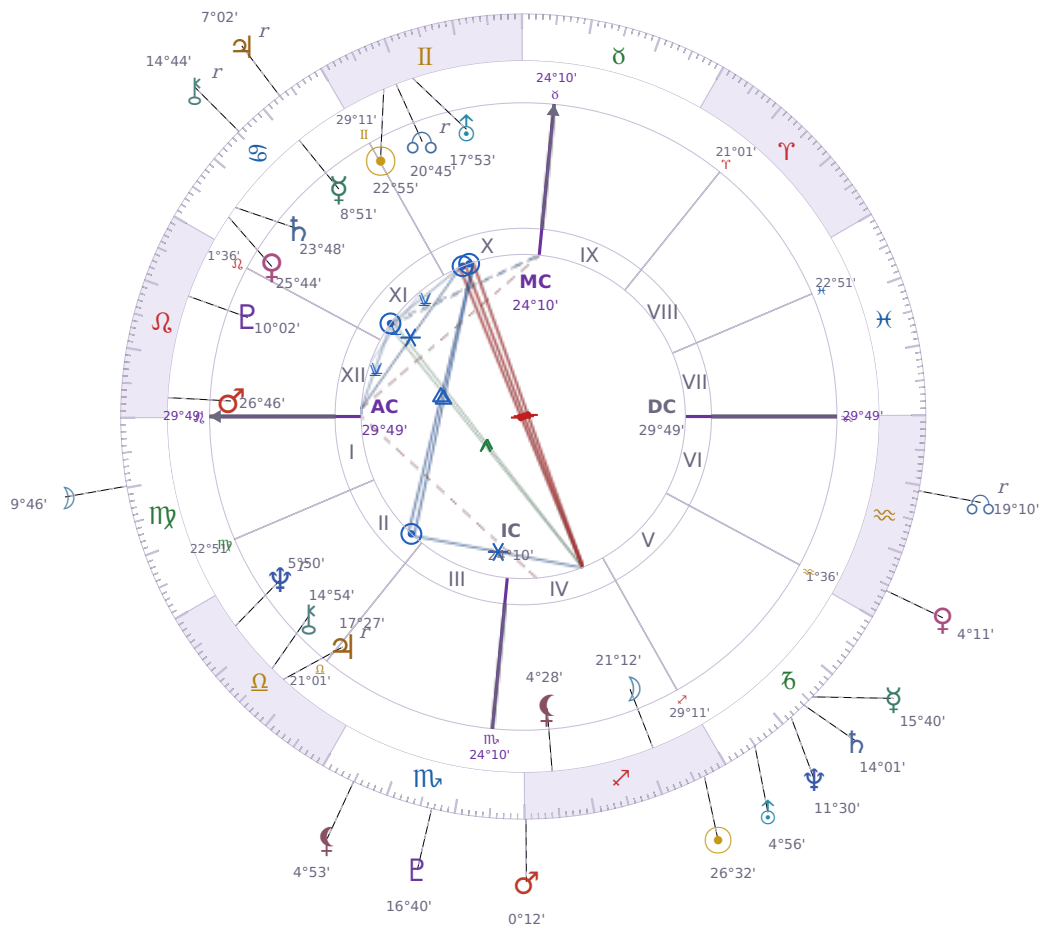

DAILY HOROSCOPE

Donald John Trump

President of the United States (2017–2021; since 2025)

♊ Gemini June 14, 1946 10:54 New York City

Monday, 18 December 1989

TRANSITS FOR TODAY

☉ Sun	in ♏ Sagittarius	26°32'53"
☾ Moon	in ♍ Virgo	9°46'41"
☿ Mercury	in ♐ Capricorn	15°40'50"
♀ Venus	in ♒ Aquarius	4°11'41"
♂ Mars	in ♏ Sagittarius	0°12'16"
♃ Jupiter	in ♋ Cancer Rx	7°02'10"
♄ Saturn	in ♐ Capricorn	14°01'15"

♅ Uranus	in ♄ Capricorn	4°56'40"
♆ Neptune	in ♄ Capricorn	11°30'46"
♇ Pluto	in ♏ Scorpio	16°40'06"
♁ Chiron	in ♋ Cancer Rx	14°44'33"
♁ NNode	in ♒ Aquarius Rx	19°10'34"
♁ Lilith	in ♏ Scorpio	4°53'45"