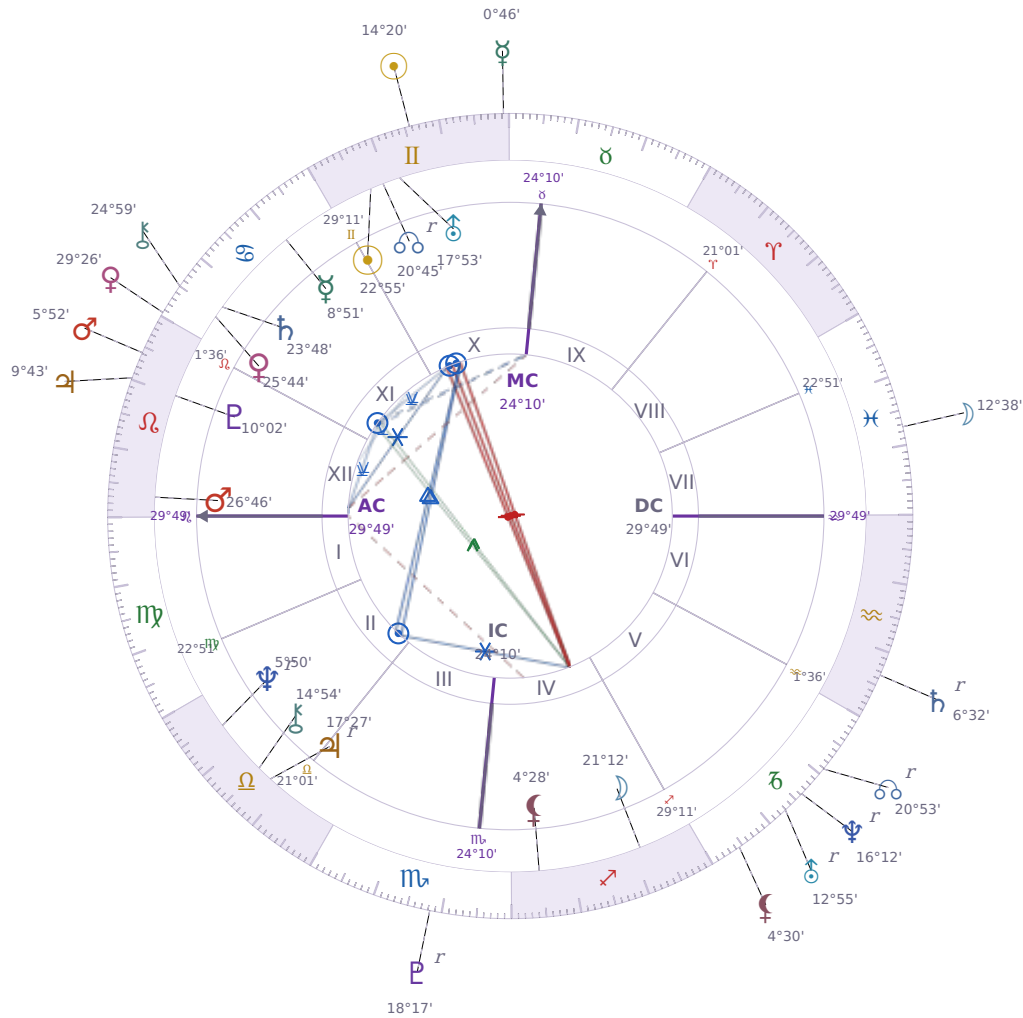

DAILY HOROSCOPE

Donald John Trump

President of the United States (2017–2021; since 2025)

♊ Gemini June 14, 1946 10:54 New York City

Wednesday, 5 June 1991

TRANSITS FOR TODAY

☉ Sun	in ♊ Gemini	14°20'11"
☾ Moon	in ♓ Pisces	12°38'08"
☿ Mercury	in ♊ Gemini	0°46'47"
♀ Venus	in ♋ Cancer	29°26'30"
♂ Mars	in ♌ Leo	5°52'12"
♃ Jupiter	in ♌ Leo	9°43'20"
♄ Saturn	in ♒ Aquarius Rx	6°32'34"
♅ Uranus	in ♐ Capricorn Rx	12°55'43"
♆ Neptune	in ♐ Capricorn Rx	16°12'07"
♇ Pluto	in ♏ Scorpio Rx	18°17'04"
♁ Chiron	in ♋ Cancer	24°59'15"
♁ NNode	in ♐ Capricorn Rx	20°54'00"
♁ Lilith	in ♐ Capricorn	4°30'16"

NATAL PLANETS

☉ Sun	in ♊ Gemini	22°55'42"	X
☾ Moon	in ♐ Sagittarius	21°12'12"	IV
☿ Mercury	in ♋ Cancer	8°51'34"	XI
♀ Venus	in ♋ Cancer	25°44'17"	XI
♂ Mars	in ♌ Leo	26°46'33"	XII
♃ Jupiter	in ♎ Libra	17°27'07"	II Rx
♄ Saturn	in ♋ Cancer	23°48'56"	XI
♅ Uranus	in ♊ Gemini	17°53'35"	X
♆ Neptune	in ♎ Libra	5°50'31"	II Rx
♇ Pluto	in ♌ Leo	10°02'32"	XII
♁ Chiron	in ♎ Libra	14°54'44"	II
♁ North Node	in ♊ Gemini	20°45'24"	X Rx
♁ Lilith	in ♐ Sagittarius	4°28'48"	IV