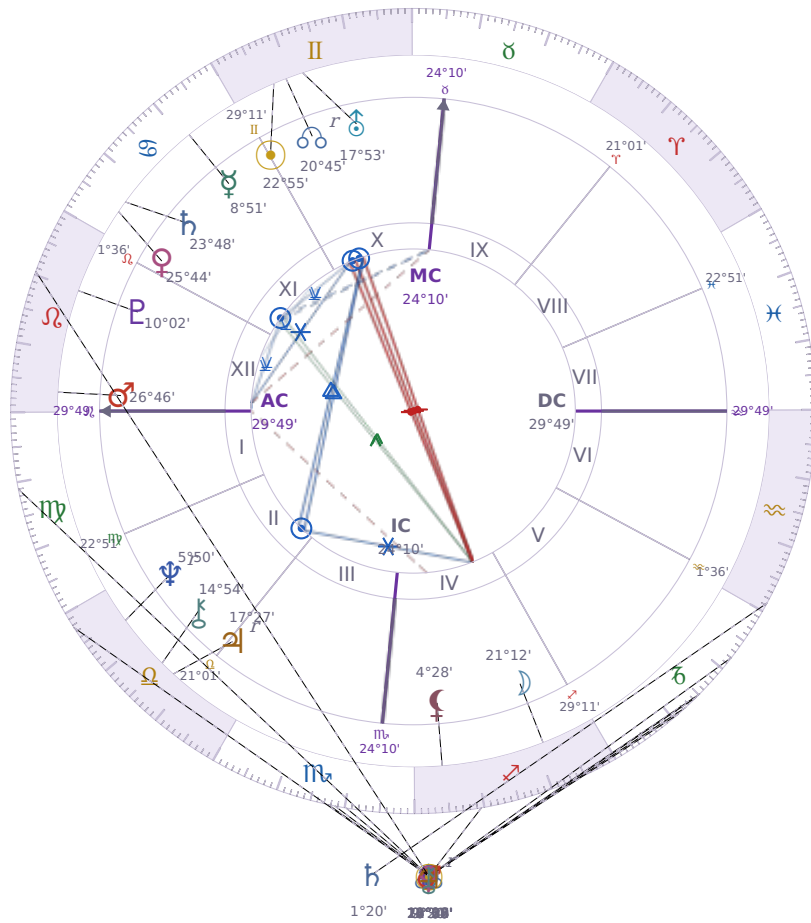

DAILY HOROSCOPE

Donald John Trump

President of the United States (2017–2021; since 2025)

♊ Gemini June 14, 1946 10:54 New York City

Monday, 11 November 1991

TRANSITS FOR TODAY

|           |                   |           |
|-----------|-------------------|-----------|
| ☉ Sun     | in ♏ Scorpio      | 18°35'43" |
| ☾ Moon    | in ♑ Capricorn    | 15°12'55" |
| ☿ Mercury | in ♐ Sagittarius  | 9°34'30"  |
| ♀ Venus   | in ♎ Libra        | 2°20'39"  |
| ♂ Mars    | in ♏ Scorpio      | 17°37'47" |
| ♃ Jupiter | in ♍ Virgo        | 11°00'07" |
| ♄ Saturn  | in ♒ Aquarius     | 1°20'27"  |
| ♅ Uranus  | in ♑ Capricorn    | 10°59'51" |
| ♆ Neptune | in ♑ Capricorn    | 14°34'05" |
| ♇ Pluto   | in ♏ Scorpio      | 20°13'29" |
| ♁ Chiron  | in ♌ Leo          | 9°30'28"  |
| ♊ NNode   | in ♑ Capricorn Rx | 12°28'49" |
| ♋ Lilith  | in ♑ Capricorn    | 22°07'00" |

## NATAL PLANETS

|              |                  |           |       |
|--------------|------------------|-----------|-------|
| ☉ Sun        | in ♊ Gemini      | 22°55'42" | X     |
| ☾ Moon       | in ♐ Sagittarius | 21°12'12" | IV    |
| ☿ Mercury    | in ♋ Cancer      | 8°51'34"  | XI    |
| ♀ Venus      | in ♋ Cancer      | 25°44'17" | XI    |
| ♂ Mars       | in ♌ Leo         | 26°46'33" | XII   |
| ♃ Jupiter    | in ♎ Libra       | 17°27'07" | II Rx |
| ♄ Saturn     | in ♋ Cancer      | 23°48'56" | XI    |
| ♅ Uranus     | in ♊ Gemini      | 17°53'35" | X     |
| ♆ Neptune    | in ♎ Libra       | 5°50'31"  | II Rx |
| ♇ Pluto      | in ♌ Leo         | 10°02'32" | XII   |
| ♁ Chiron     | in ♎ Libra       | 14°54'44" | II    |
| ♁ North Node | in ♊ Gemini      | 20°45'24" | X Rx  |
| ♁ Lilith     | in ♐ Sagittarius | 4°28'48"  | IV    |

## KEY TRANSIT FACTORS