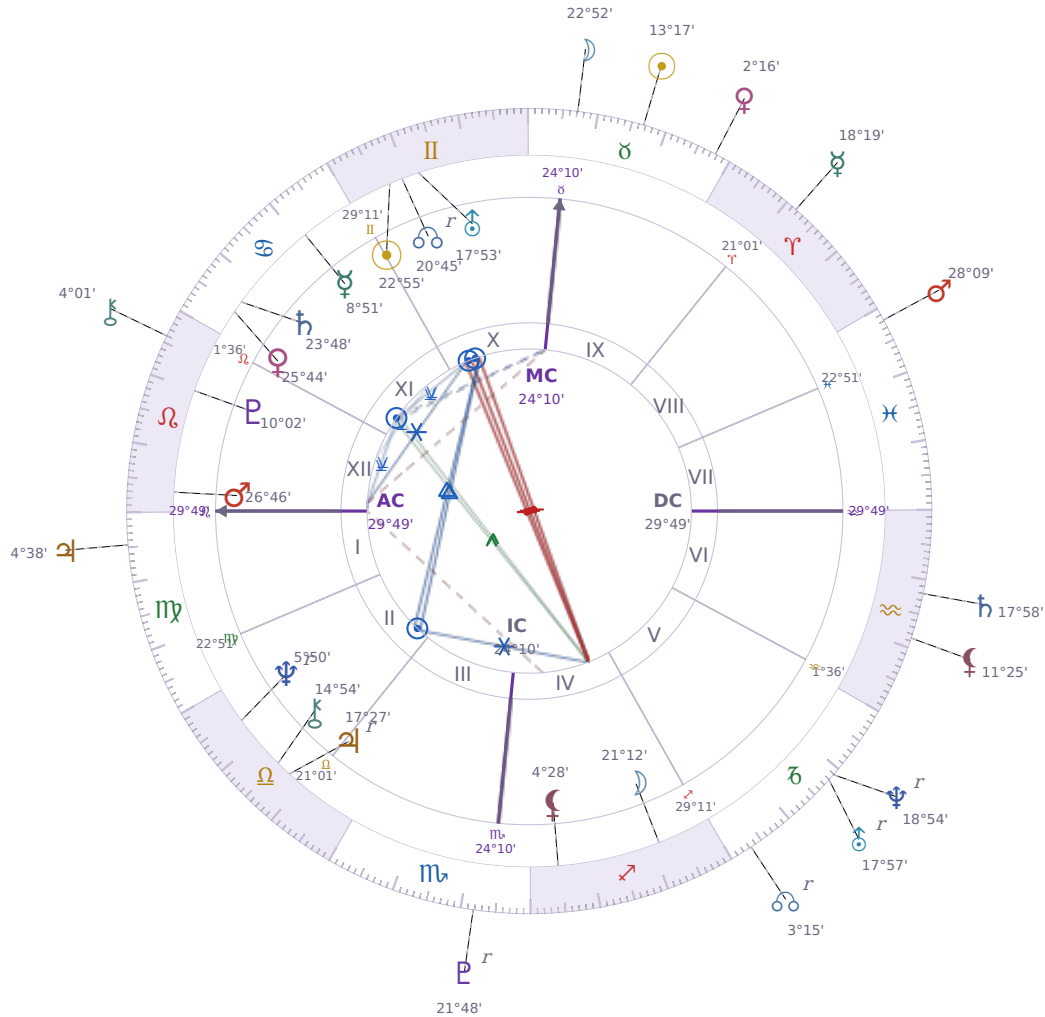

## DAILY HOROSCOPE

### Donald John Trump

President of the United States (2017–2021; since 2025)

♊ Gemini June 14, 1946 10:54 New York City

**Sunday, 3 May 1992**