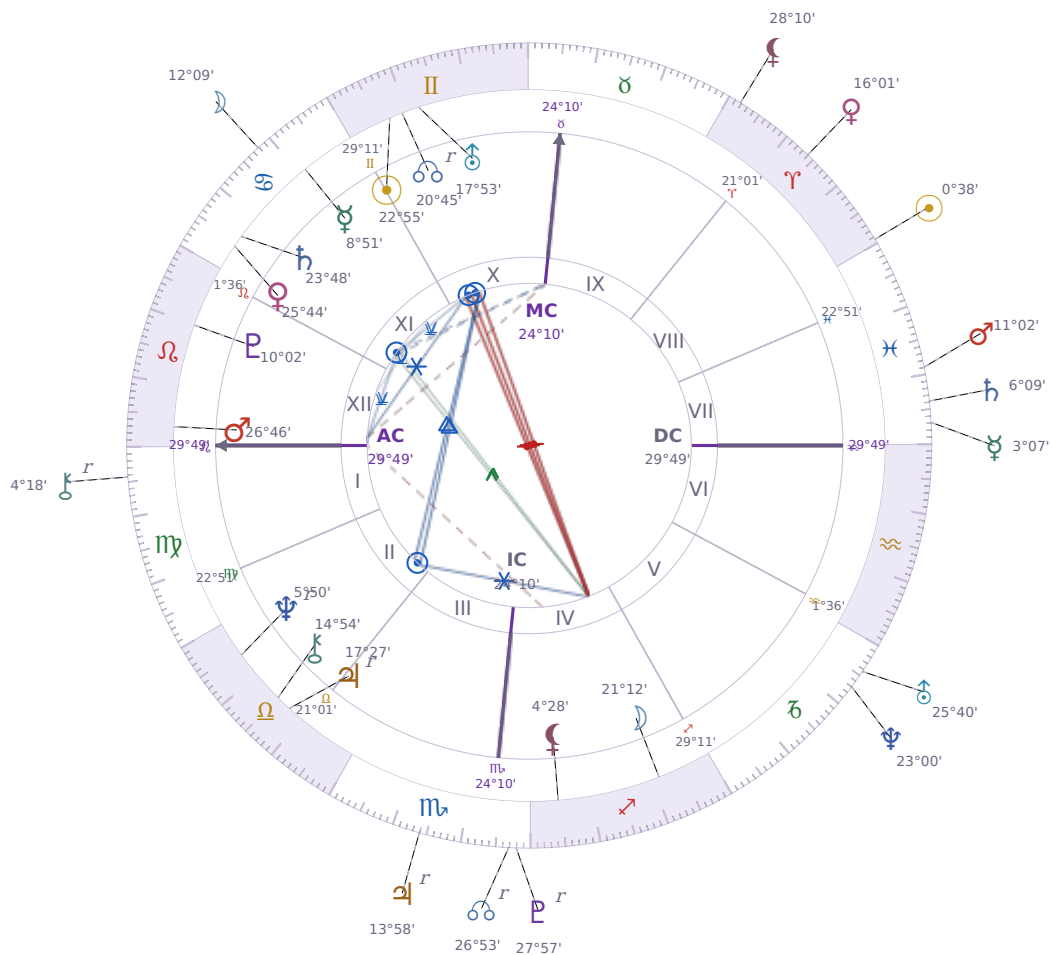

DAILY HOROSCOPE

Donald John Trump

President of the United States (2017–2021; since 2025)

♊ Gemini June 14, 1946 10:54 New York City

Monday, 21 March 1994

TRANSITS FOR TODAY

☉ Sun	in ♈ Aries	0°38'34"
☾ Moon	in ♋ Cancer	12°09'21"
☿ Mercury	in ♊ Pisces	3°07'00"
♀ Venus	in ♈ Aries	16°01'24"
♂ Mars	in ♊ Pisces	11°02'18"
♃ Jupiter	in ♏ Scorpio Rx	13°58'37"
♄ Saturn	in ♊ Pisces	6°09'21"

♅ Uranus	in ♄ Capricorn	25°40'08"
♆ Neptune	in ♄ Capricorn	23°00'59"
♇ Pluto	in ♏ Scorpio Rx	27°57'28"
♁ Chiron	in ♍ Virgo Rx	4°18'54"
♁ NNode	in ♏ Scorpio Rx	26°53'13"
♁ Lilith	in ♈ Aries	28°10'15"

NATAL PLANETS