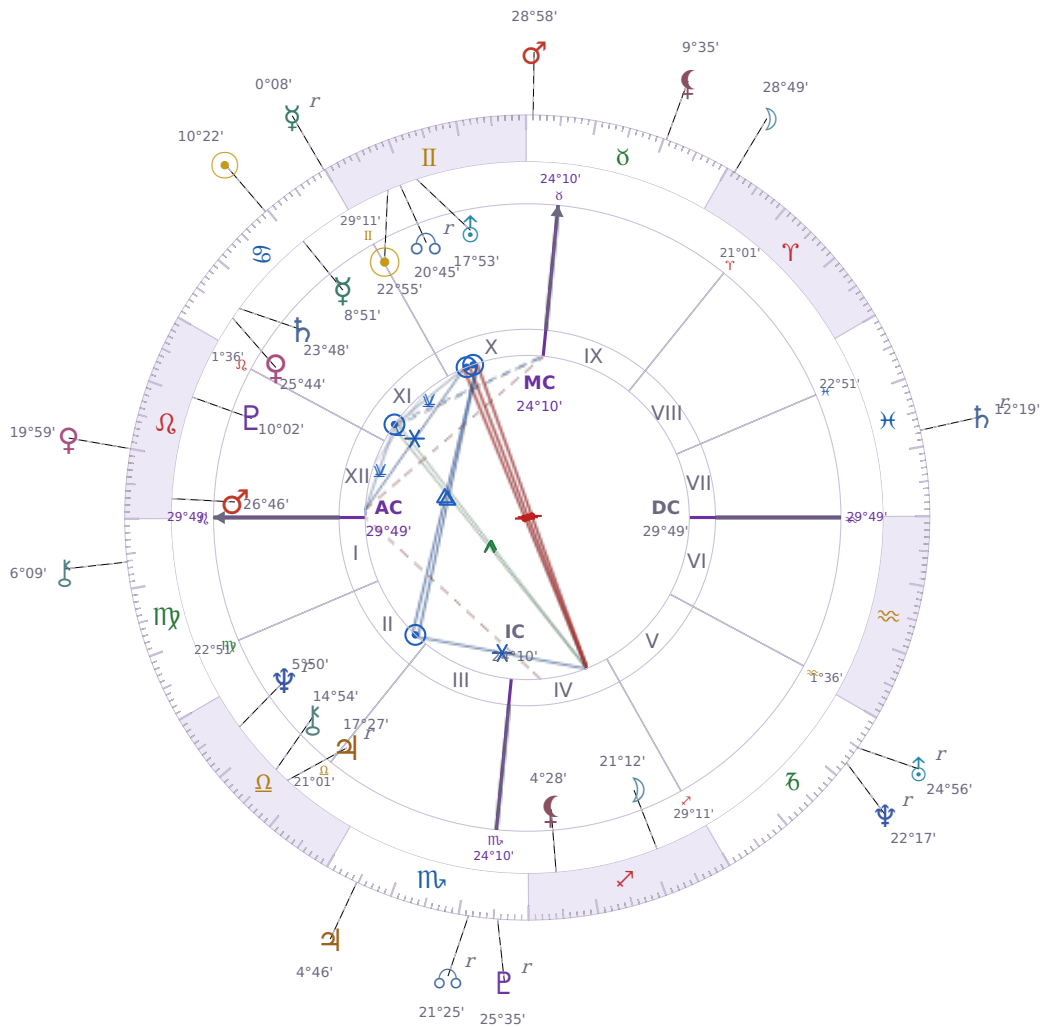

DAILY HOROSCOPE

Donald John Trump

President of the United States (2017–2021; since 2025)

♊ Gemini June 14, 1946 10:54 New York City

Saturday, 2 July 1994

TRANSITS FOR TODAY

☉ Sun	in ♋ Cancer	10°22'40"
☾ Moon	in ♈ Aries	28°49'40"
☿ Mercury	in ♋ Cancer Rx	0°08'42"
♀ Venus	in ♌ Leo	19°59'09"
♂ Mars	in ♉ Taurus	28°58'38"
♃ Jupiter	in ♏ Scorpio	4°46'06"
♄ Saturn	in ♓ Pisces Rx	12°19'52"