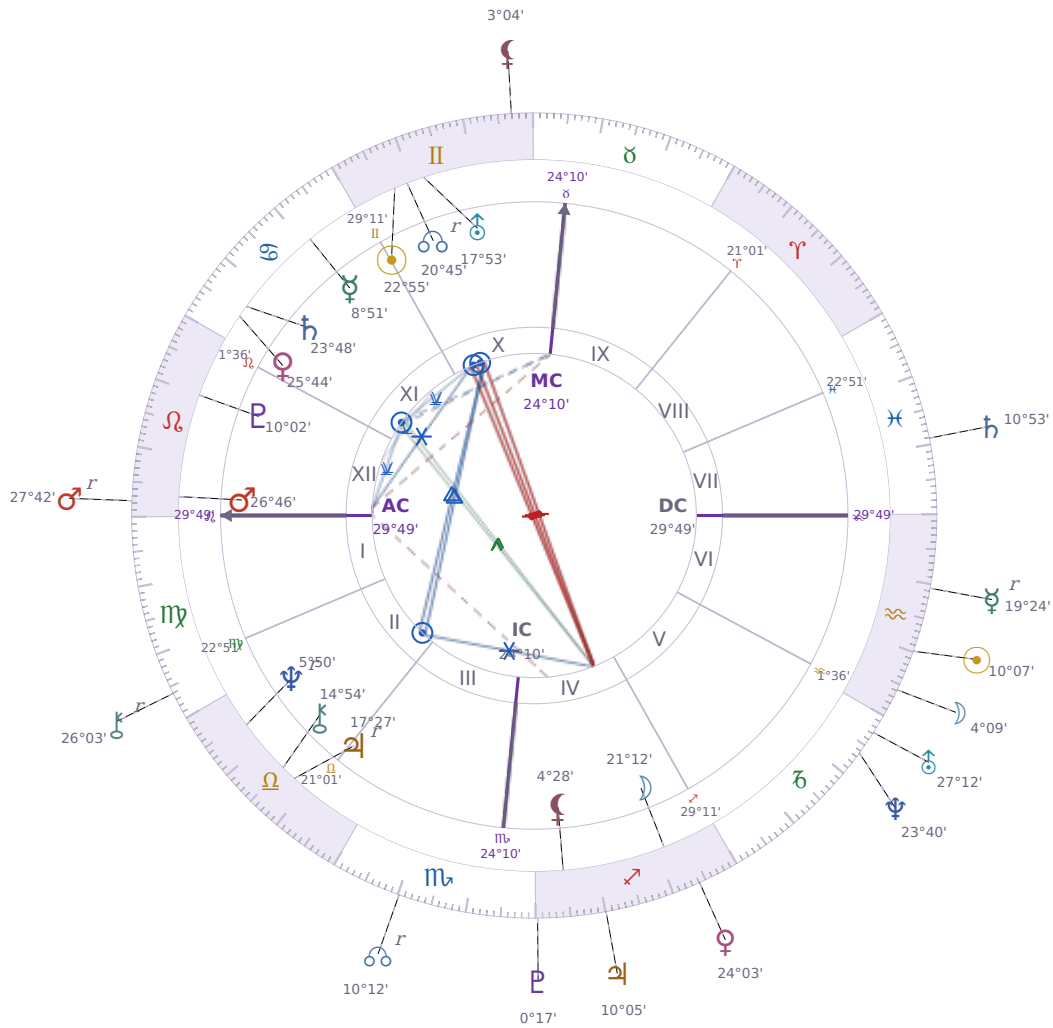

DAILY HOROSCOPE

Donald John Trump

President of the United States (2017–2021; since 2025)

♊ Gemini June 14, 1946 10:54 New York City

Monday, 30 January 1995

TRANSITS FOR TODAY

☉ Sun	in ♒ Aquarius	10°07'35"
☾ Moon	in ♒ Aquarius	4°09'41"
☿ Mercury	in ♒ Aquarius Rx	19°24'39"
♀ Venus	in ♐ Sagittarius	24°03'49"
♂ Mars	in ♌ Leo Rx	27°42'23"
♃ Jupiter	in ♐ Sagittarius	10°05'44"
♄ Saturn	in ♓ Pisces	10°53'54"

♅ Uranus	in ♄ Capricorn	27°12'09"
♆ Neptune	in ♄ Capricorn	23°40'41"
♇ Pluto	in ♐ Sagittarius	0°17'33"
♁ Chiron	in ♍ Virgo Rx	26°03'16"
♁ NNode	in ♏ Scorpio Rx	10°12'22"
♁ Lilith	in ♊ Gemini	3°04'54"

NATAL PLANETS