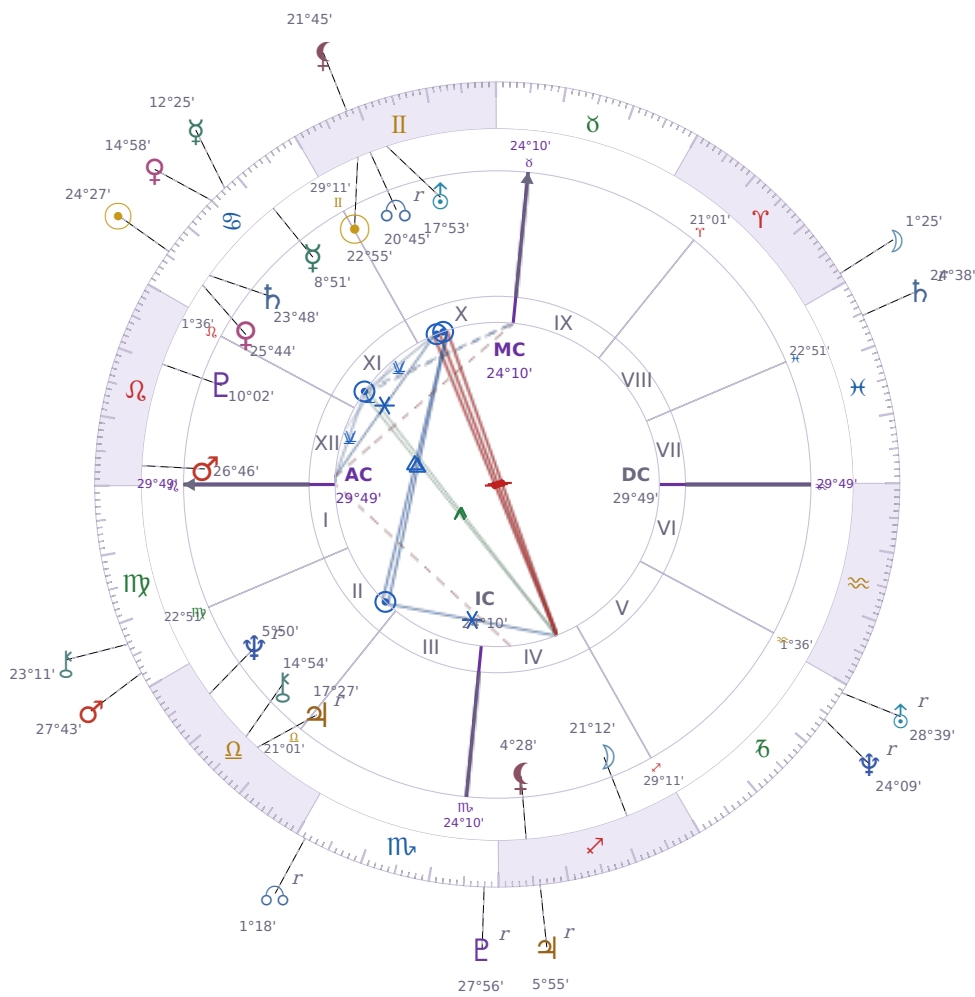

DAILY HOROSCOPE

Donald John Trump

President of the United States (2017–2021; since 2025)

♊ Gemini June 14, 1946 10:54 New York City

Monday, 17 July 1995

TRANSITS FOR TODAY

☉ Sun	in ♋ Cancer	24°27'10"
☾ Moon	in ♈ Aries	1°25'44"
☿ Mercury	in ♋ Cancer	12°25'39"
♀ Venus	in ♋ Cancer	14°58'10"
♂ Mars	in ♍ Virgo	27°43'20"
♃ Jupiter	in ♐ Sagittarius Rx	5°55'52"
♄ Saturn	in ♓ Pisces Rx	24°38'56"

♅ Uranus	in ♄ Capricorn Rx	28°39'54"
♆ Neptune	in ♄ Capricorn Rx	24°09'17"
♇ Pluto	in ♏ Scorpio Rx	27°56'58"
♁ Chiron	in ♍ Virgo	23°11'24"
♁ NNode	in ♏ Scorpio Rx	1°18'32"
♁ Lilith	in ♊ Gemini	21°45'58"