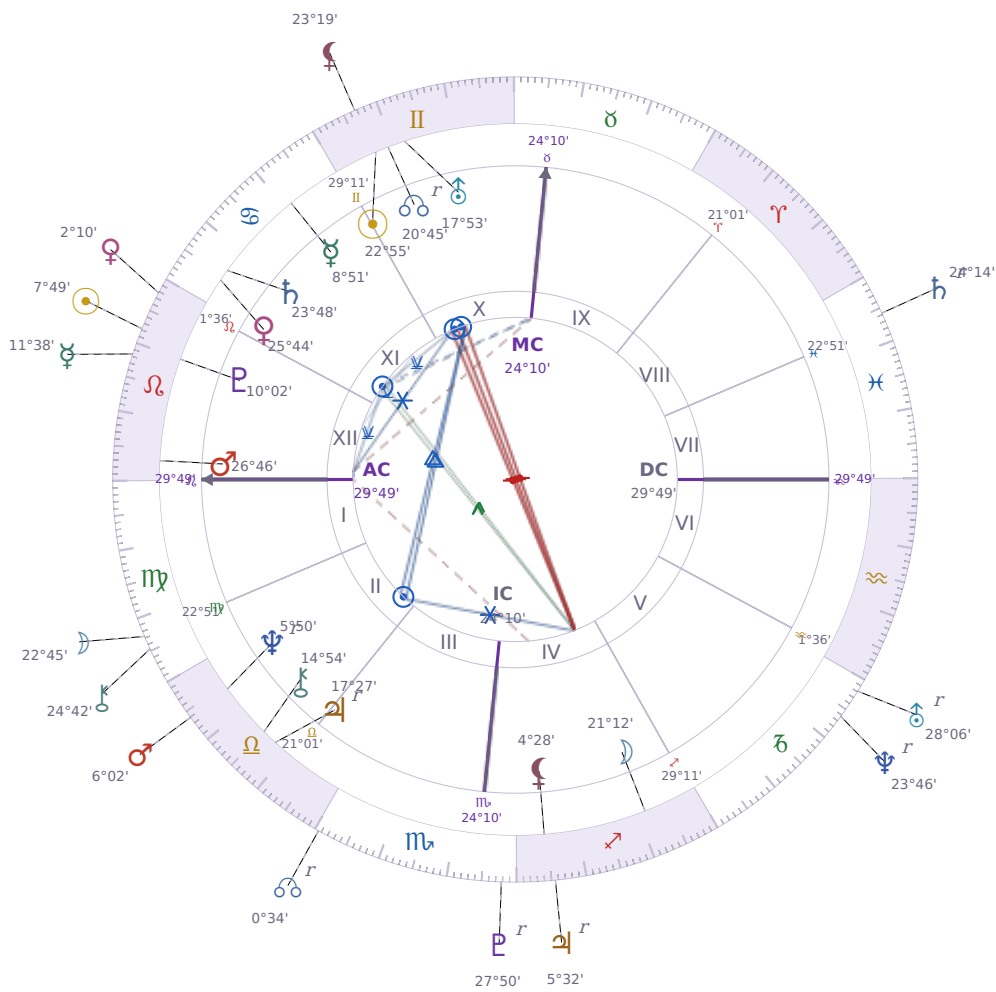

DAILY HOROSCOPE

Donald John Trump

President of the United States (2017–2021; since 2025)

♊ Gemini June 14, 1946 10:54 New York City

Monday, 31 July 1995

TRANSITS FOR TODAY

☉ Sun	in ♌ Leo	7°49'34"
☾ Moon	in ♍ Virgo	22°45'18"
☿ Mercury	in ♌ Leo	11°38'40"
♀ Venus	in ♌ Leo	2°10'44"
♂ Mars	in ♎ Libra	6°02'33"
♃ Jupiter	in ♐ Sagittarius Rx	5°32'16"
♄ Saturn	in ♓ Pisces Rx	24°14'07"

♅ Uranus	in ♄ Capricorn	Rx	28°06'22"
♆ Neptune	in ♄ Capricorn	Rx	23°46'50"
♇ Pluto	in ♏ Scorpio	Rx	27°50'04"
♁ Chiron	in ♍ Virgo		24°42'29"
♁ NNode	in ♏ Scorpio	Rx	0°34'04"
♁ Lilith	in ♊ Gemini		23°19'41"