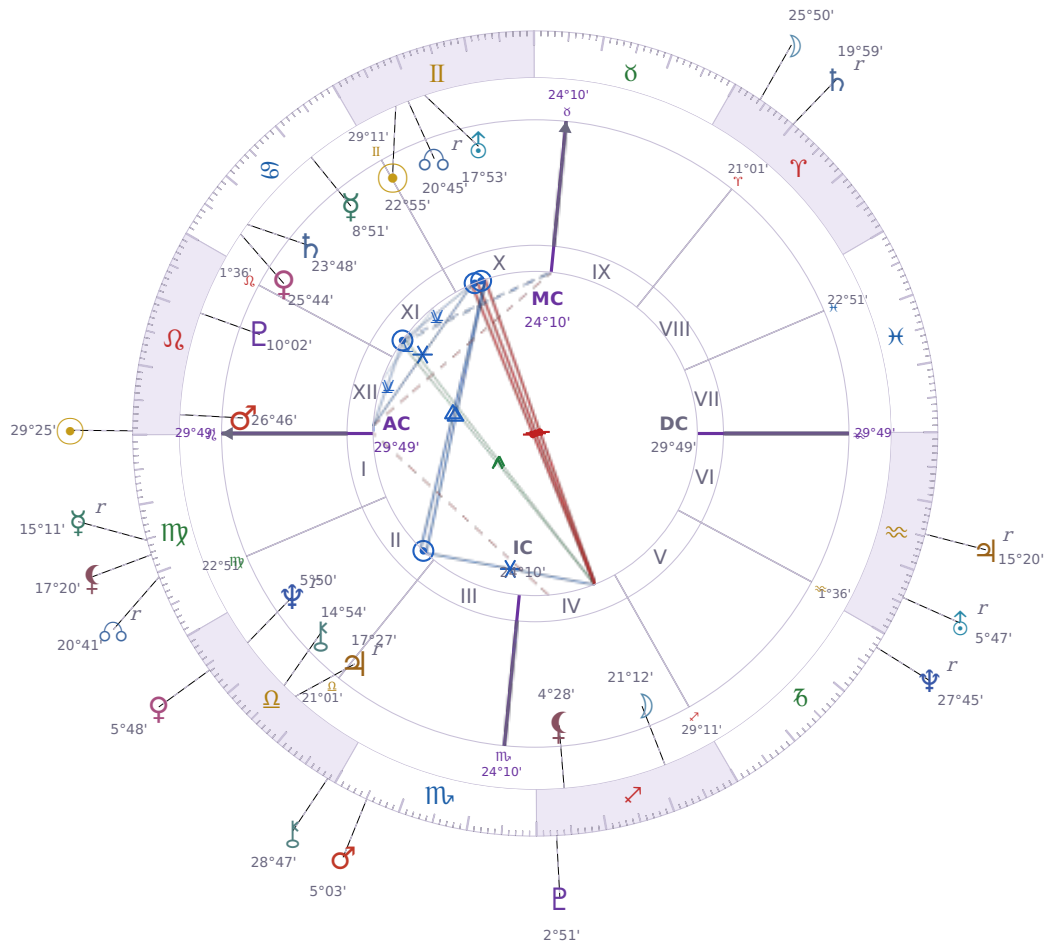

DAILY HOROSCOPE

Donald John Trump

President of the United States (2017–2021; since 2025)

♊ Gemini June 14, 1946 10:54 New York City

Friday, 22 August 1997

TRANSITS FOR TODAY

☉ Sun	in ♌ Leo	29°25'31"
☾ Moon	in ♈ Aries	25°50'55"
☿ Mercury	in ♍ Virgo Rx	15°11'53"
♀ Venus	in ♎ Libra	5°48'28"
♂ Mars	in ♏ Scorpio	5°03'58"
♃ Jupiter	in ♒ Aquarius Rx	15°20'47"
♄ Saturn	in ♈ Aries Rx	19°59'36"

♅ Uranus	in ♒ Aquarius Rx	5°47'08"
♆ Neptune	in ♑ Capricorn Rx	27°45'04"
♇ Pluto	in ♏ Sagittarius	2°51'03"
♁ Chiron	in ♎ Libra	28°47'04"
♊ NNode	in ♍ Virgo Rx	20°41'24"
♁ Lilith	in ♍ Virgo	17°20'11"

NATAL PLANETS