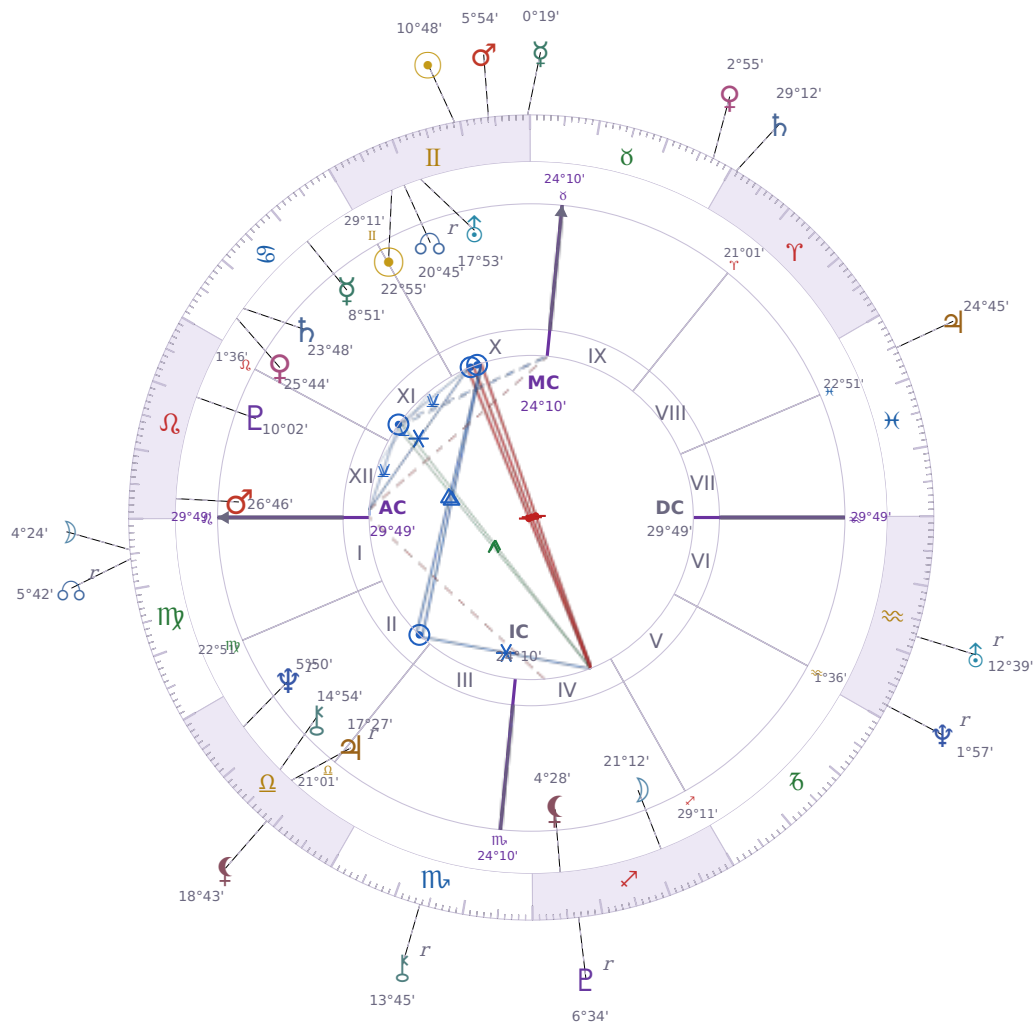

DAILY HOROSCOPE

Donald John Trump

President of the United States (2017–2021; since 2025)

♊ Gemini June 14, 1946 10:54 New York City

Monday, 1 June 1998

TRANSITS FOR TODAY

☉ Sun	in ♊ Gemini	10°48'05"
☾ Moon	in ♍ Virgo	4°24'39"
☿ Mercury	in ♊ Gemini	0°19'50"
♀ Venus	in ♉ Taurus	2°55'59"
♂ Mars	in ♊ Gemini	5°54'51"
♃ Jupiter	in ♓ Pisces	24°45'29"
♄ Saturn	in ♈ Aries	29°12'33"

♅ Uranus	in ♒ Aquarius Rx	12°39'12"
♆ Neptune	in ♒ Aquarius Rx	1°57'27"
♇ Pluto	in ♐ Sagittarius Rx	6°34'40"
♁ Chiron	in ♏ Scorpio Rx	13°45'16"
♁ NNode	in ♍ Virgo Rx	5°42'09"
♁ Lilith	in ♎ Libra	18°43'59"

KEY TRANSIT FACTORS

♅ Uranus △ Trine ♁ natal Chiron ★

Right now you find it easier to **talk about things that usually stay hidden**, and people respond well when you do. Your practical understanding of what went wrong in past situations sharpens, letting you explain your own patterns without judgment. Over the coming weeks this shift in clarity can help you move through old hurts in a straightforward way rather than getting stuck in them.