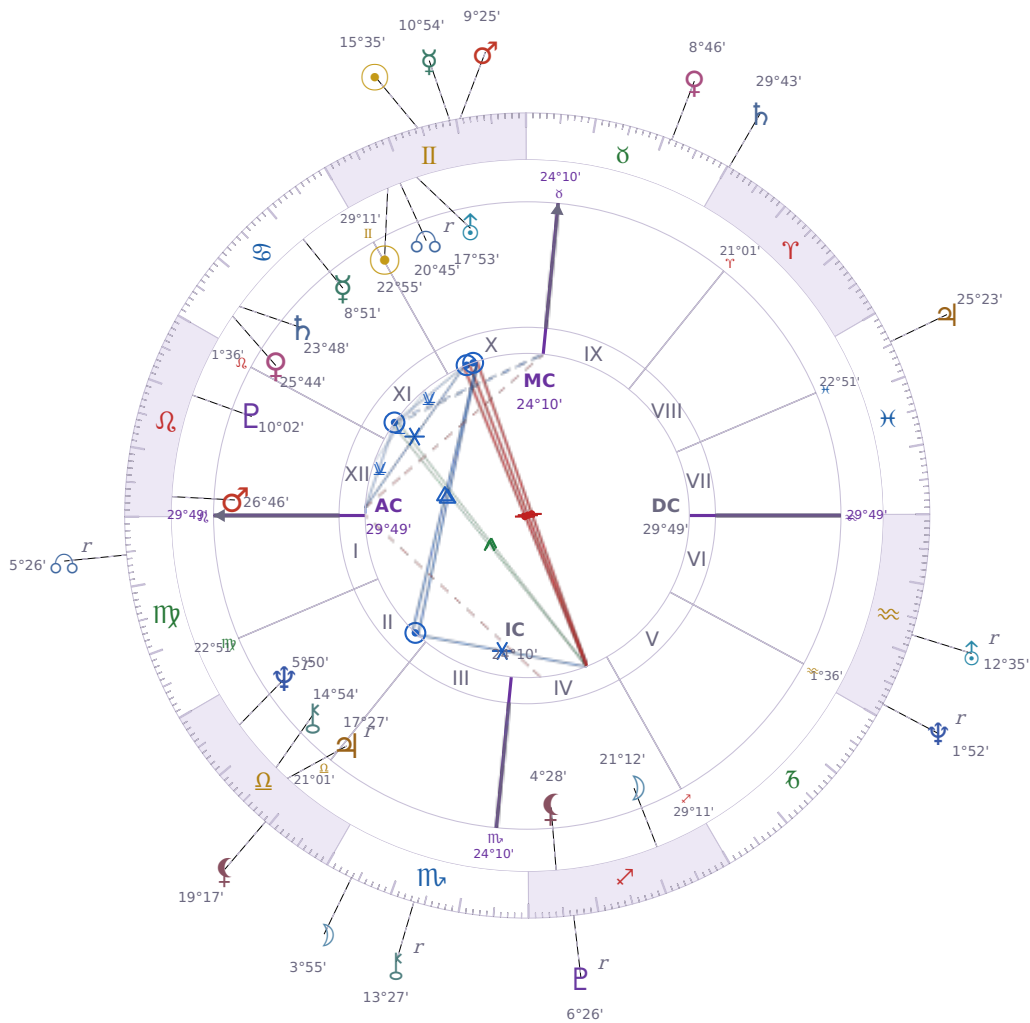

DAILY HOROSCOPE

Donald John Trump

President of the United States (2017–2021; since 2025)

♊ Gemini June 14, 1946 10:54 New York City

Saturday, 6 June 1998

TRANSITS FOR TODAY

☉ Sun	in ♊ Gemini	15°35'21"
☾ Moon	in ♏ Scorpio	3°55'59"
☿ Mercury	in ♊ Gemini	10°54'31"
♀ Venus	in ♉ Taurus	8°46'18"
♂ Mars	in ♊ Gemini	9°25'41"
♃ Jupiter	in ♋ Pisces	25°23'53"
♄ Saturn	in ♈ Aries	29°43'31"