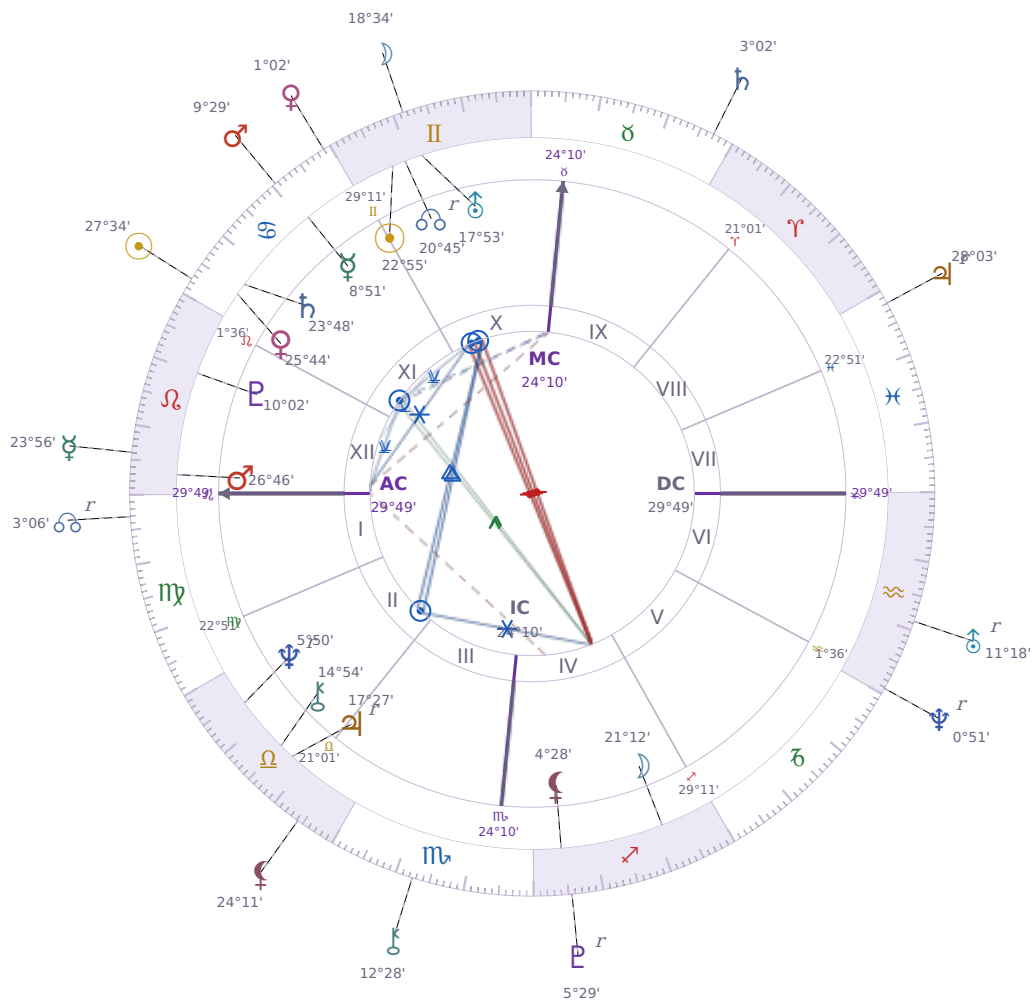

DAILY HOROSCOPE

Donald John Trump

President of the United States (2017–2021; since 2025)

♊ Gemini June 14, 1946 10:54 New York City

Monday, 20 July 1998

TRANSITS FOR TODAY

☉ Sun	in ♋ Cancer	27°34'33"
☾ Moon	in ♊ Gemini	18°34'43"
☿ Mercury	in ♌ Leo	23°56'19"
♀ Venus	in ♋ Cancer	1°02'22"
♂ Mars	in ♋ Cancer	9°29'06"
♃ Jupiter	in ♋ Pisces Rx	28°03'00"
♄ Saturn	in ♉ Taurus	3°02'03"

♅ Uranus	in ♒ Aquarius Rx	11°18'37"
♆ Neptune	in ♒ Aquarius Rx	0°51'46"
♇ Pluto	in ♐ Sagittarius Rx	5°29'12"
♁ Chiron	in ♏ Scorpio	12°28'39"
♁ NNode	in ♍ Virgo Rx	3°06'29"
♁ Lilith	in ♎ Libra	24°11'40"