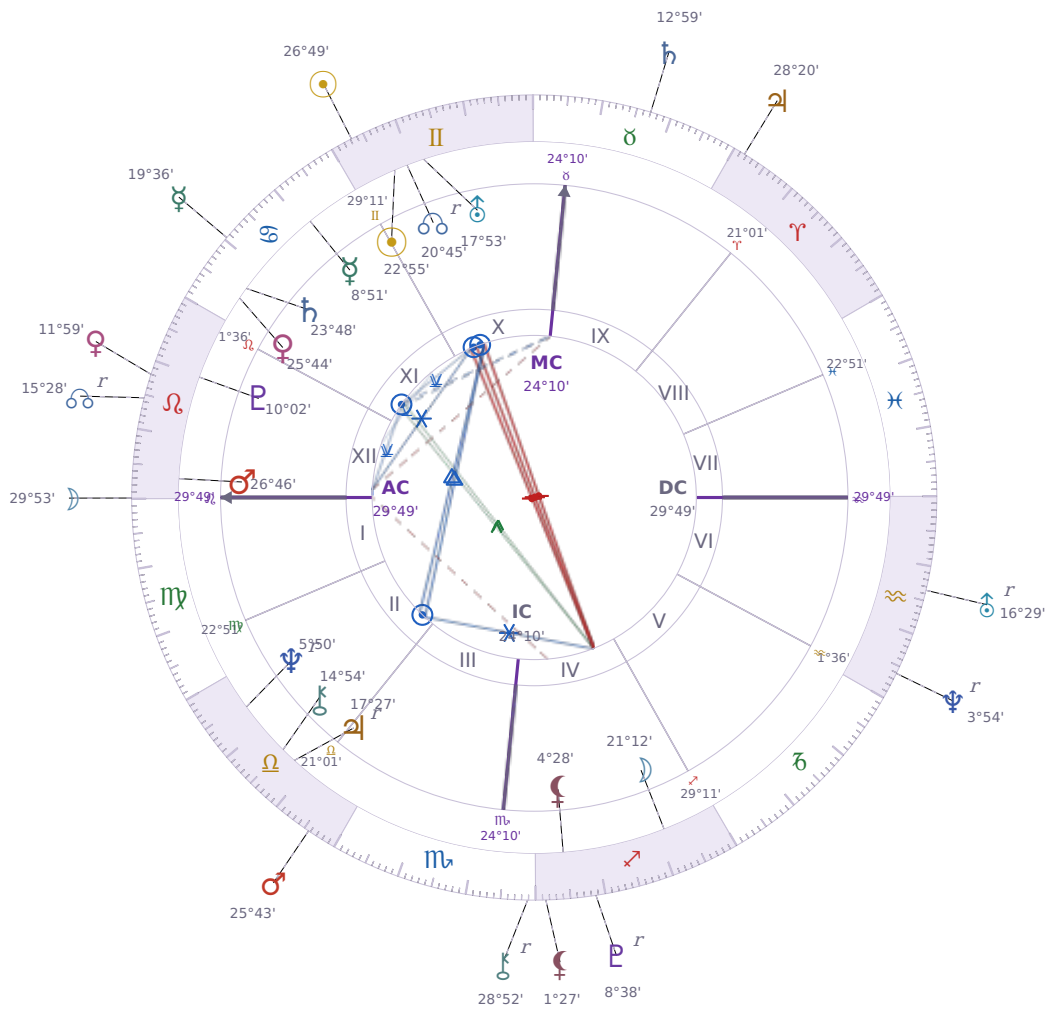

DAILY HOROSCOPE

Donald John Trump

President of the United States (2017–2021; since 2025)

♊ Gemini June 14, 1946 10:54 New York City

Friday, 18 June 1999

TRANSITS FOR TODAY

|           |             |           |
|-----------|-------------|-----------|
| ☉ Sun     | in ♊ Gemini | 26°49'32" |
| ☾ Moon    | in ♌ Leo    | 29°53'25" |
| ☿ Mercury | in ♋ Cancer | 19°36'48" |
| ♀ Venus   | in ♌ Leo    | 11°59'38" |
| ♂ Mars    | in ♎ Libra  | 25°43'12" |
| ♃ Jupiter | in ♈ Aries  | 28°20'05" |
| ♄ Saturn  | in ♉ Taurus | 12°59'40" |

|           |                     |           |
|-----------|---------------------|-----------|
| ♅ Uranus  | in ♒ Aquarius Rx    | 16°29'40" |
| ♆ Neptune | in ♒ Aquarius Rx    | 3°54'45"  |
| ♇ Pluto   | in ♐ Sagittarius Rx | 8°38'19"  |
| ♁ Chiron  | in ♏ Scorpio Rx     | 28°52'31" |
| ♁ NNode   | in ♌ Leo Rx         | 15°28'23" |
| ♁ Lilith  | in ♐ Sagittarius    | 1°27'53"  |

## NATAL PLANETS

|              |                  |           |       |
|--------------|------------------|-----------|-------|
| ☉ Sun        | in ♊ Gemini      | 22°55'42" | X     |
| ☾ Moon       | in ♐ Sagittarius | 21°12'12" | IV    |
| ☿ Mercury    | in ♋ Cancer      | 8°51'34"  | XI    |
| ♀ Venus      | in ♋ Cancer      | 25°44'17" | XI    |
| ♂ Mars       | in ♌ Leo         | 26°46'33" | XII   |
| ♃ Jupiter    | in ♎ Libra       | 17°27'07" | II Rx |
| ♄ Saturn     | in ♋ Cancer      | 23°48'56" | XI    |
| ♅ Uranus     | in ♊ Gemini      | 17°53'35" | X     |
| ♆ Neptune    | in ♎ Libra       | 5°50'31"  | II Rx |
| ♇ Pluto      | in ♌ Leo         | 10°02'32" | XII   |
| ♁ Chiron     | in ♎ Libra       | 14°54'44" | II    |
| ♁ North Node | in ♊ Gemini      | 20°45'24" | X Rx  |
| ♁ Lilith     | in ♐ Sagittarius | 4°28'48"  | IV    |

## KEY TRANSIT FACTORS