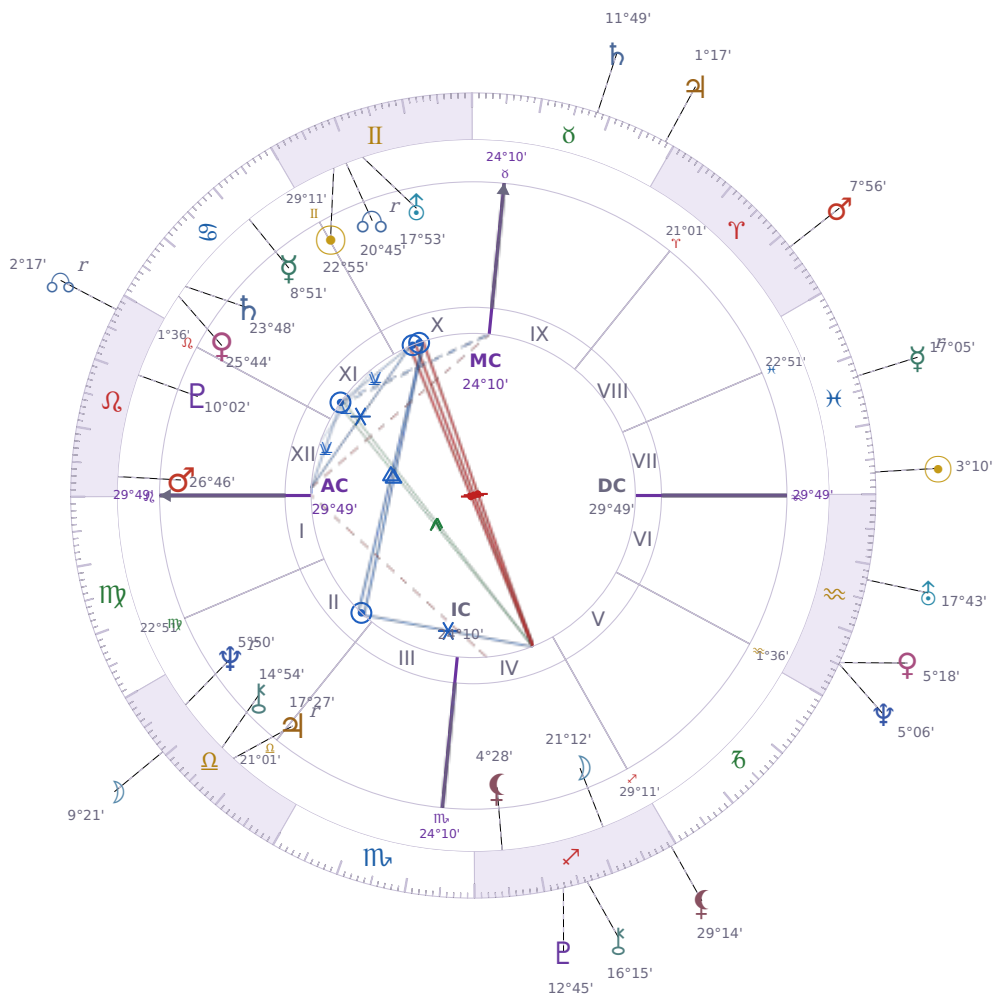

DAILY HOROSCOPE

Donald John Trump

President of the United States (2017–2021; since 2025)

♊ Gemini June 14, 1946 10:54 New York City

Tuesday, 22 February 2000

TRANSITS FOR TODAY

☉ Sun	in ♋ Pisces	3°10'02"
☾ Moon	in ♎ Libra	9°21'21"
☿ Mercury	in ♋ Pisces Rx	17°05'57"
♀ Venus	in ♒ Aquarius	5°18'40"
♂ Mars	in ♈ Aries	7°56'34"
♃ Jupiter	in ♉ Taurus	1°17'37"
♄ Saturn	in ♉ Taurus	11°49'46"

♅ Uranus	in ♒ Aquarius	17°43'57"
♆ Neptune	in ♒ Aquarius	5°06'56"
♇ Pluto	in ♐ Sagittarius	12°45'50"
♁ Chiron	in ♐ Sagittarius	16°15'07"
♁ NNode	in ♌ Leo Rx	2°17'14"
♁ Lilith	in ♐ Sagittarius	29°14'54"