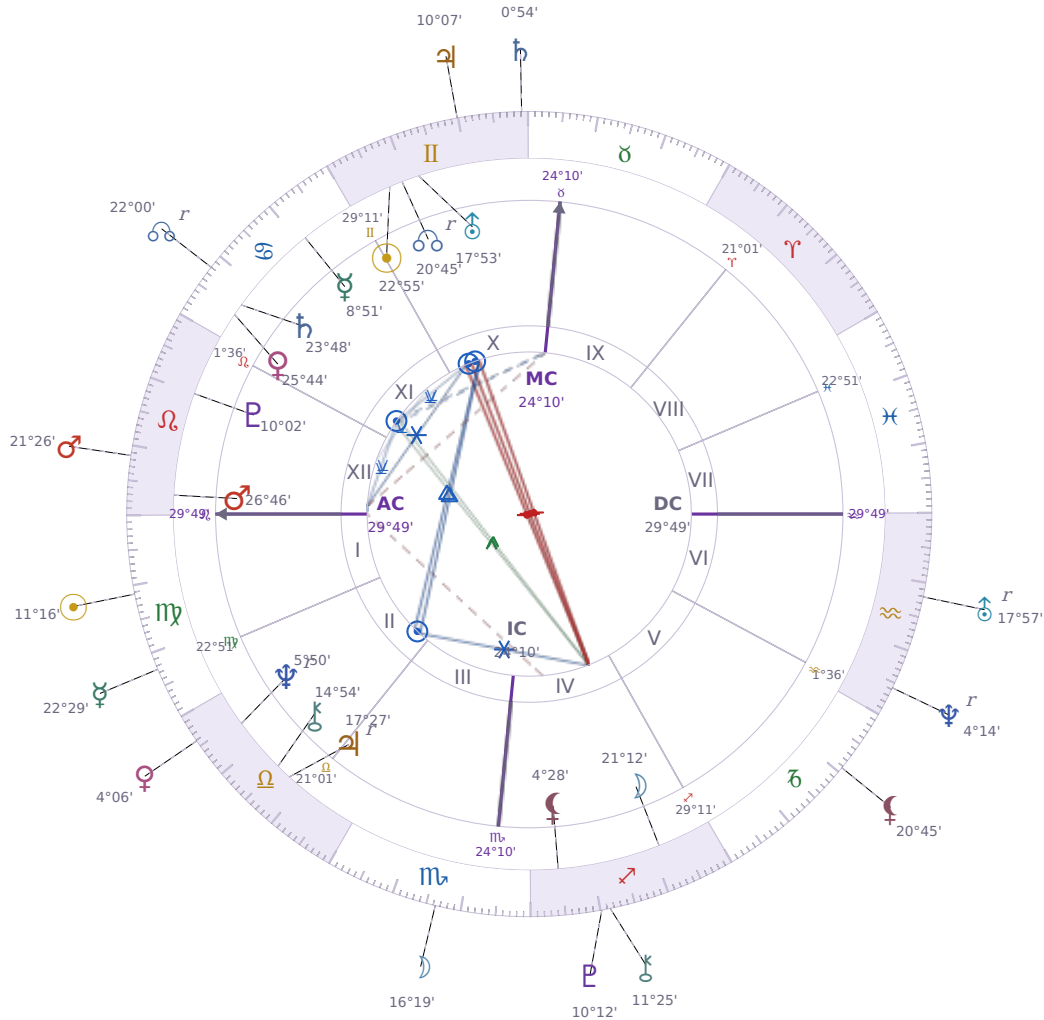

DAILY HOROSCOPE

Donald John Trump

President of the United States (2017–2021; since 2025)

♊ Gemini June 14, 1946 10:54 New York City

Sunday, 3 September 2000

TRANSITS FOR TODAY

|           |                  |           |
|-----------|------------------|-----------|
| ☉ Sun     | in ♍ Virgo       | 11°16'59" |
| ☾ Moon    | in ♏ Scorpio     | 16°19'02" |
| ☿ Mercury | in ♍ Virgo       | 22°29'45" |
| ♀ Venus   | in ♎ Libra       | 4°06'41"  |
| ♂ Mars    | in ♌ Leo         | 21°26'41" |
| ♃ Jupiter | in ♊ Gemini      | 10°07'56" |
| ♄ Saturn  | in ♊ Gemini      | 0°54'21"  |
| ♅ Uranus  | in ♒ Aquarius Rx | 17°57'05" |
| ♆ Neptune | in ♒ Aquarius Rx | 4°14'47"  |
| ♇ Pluto   | in ♏ Sagittarius | 10°12'11" |
| ♁ Chiron  | in ♏ Sagittarius | 11°25'08" |
| ♊ NNode   | in ♋ Cancer Rx   | 22°00'49" |
| ♋ Lilith  | in ♐ Capricorn   | 20°45'34" |

## NATAL PLANETS

|              |                  |           |       |
|--------------|------------------|-----------|-------|
| ☉ Sun        | in ♊ Gemini      | 22°55'42" | X     |
| ☾ Moon       | in ♏ Sagittarius | 21°12'12" | IV    |
| ☿ Mercury    | in ♋ Cancer      | 8°51'34"  | XI    |
| ♀ Venus      | in ♋ Cancer      | 25°44'17" | XI    |
| ♂ Mars       | in ♌ Leo         | 26°46'33" | XII   |
| ♃ Jupiter    | in ♎ Libra       | 17°27'07" | II Rx |
| ♄ Saturn     | in ♋ Cancer      | 23°48'56" | XI    |
| ♅ Uranus     | in ♊ Gemini      | 17°53'35" | X     |
| ♆ Neptune    | in ♎ Libra       | 5°50'31"  | II Rx |
| ♇ Pluto      | in ♌ Leo         | 10°02'32" | XII   |
| ♁ Chiron     | in ♎ Libra       | 14°54'44" | II    |
| ♁ North Node | in ♊ Gemini      | 20°45'24" | X Rx  |
| ♁ Lilith     | in ♏ Sagittarius | 4°28'48"  | IV    |

## KEY TRANSIT FACTORS