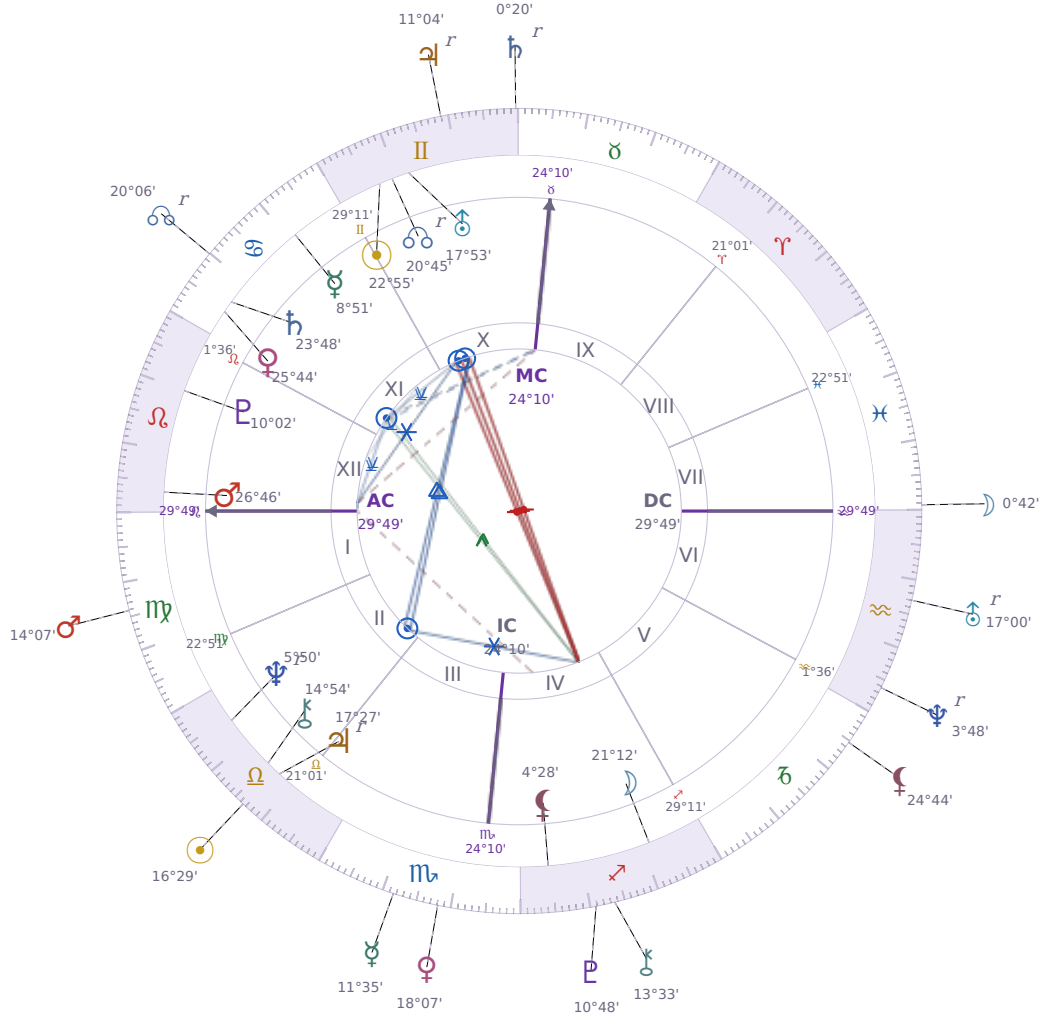

DAILY HOROSCOPE

Donald John Trump

President of the United States (2017–2021; since 2025)

♊ Gemini June 14, 1946 10:54 New York City

Monday, 9 October 2000

TRANSITS FOR TODAY

☉ Sun	in ♎ Libra	16°29'46"
☾ Moon	in ♓ Pisces	0°42'46"
☿ Mercury	in ♏ Scorpio	11°35'50"
♀ Venus	in ♏ Scorpio	18°07'46"
♂ Mars	in ♍ Virgo	14°07'09"
♃ Jupiter	in ♊ Gemini Rx	11°04'04"
♄ Saturn	in ♊ Gemini Rx	0°20'05"
♅ Uranus	in ♒ Aquarius Rx	17°01'00"
♆ Neptune	in ♒ Aquarius Rx	3°48'02"
♇ Pluto	in ♏ Sagittarius	10°48'50"
♁ Chiron	in ♏ Sagittarius	13°33'20"
♊ NNode	in ♋ Cancer Rx	20°06'25"
♋ Lilith	in ♐ Capricorn	24°44'45"

## NATAL PLANETS

☉ Sun	in ♊ Gemini	22°55'42"	X
☾ Moon	in ♐ Sagittarius	21°12'12"	IV
☿ Mercury	in ♋ Cancer	8°51'34"	XI
♀ Venus	in ♋ Cancer	25°44'17"	XI
♂ Mars	in ♌ Leo	26°46'33"	XII
♃ Jupiter	in ♎ Libra	17°27'07"	II Rx
♄ Saturn	in ♋ Cancer	23°48'56"	XI
♅ Uranus	in ♊ Gemini	17°53'35"	X
♆ Neptune	in ♎ Libra	5°50'31"	II Rx
♇ Pluto	in ♌ Leo	10°02'32"	XII
♁ Chiron	in ♎ Libra	14°54'44"	II
♁ North Node	in ♊ Gemini	20°45'24"	X Rx
♁ Lilith	in ♐ Sagittarius	4°28'48"	IV

## KEY TRANSIT FACTORS