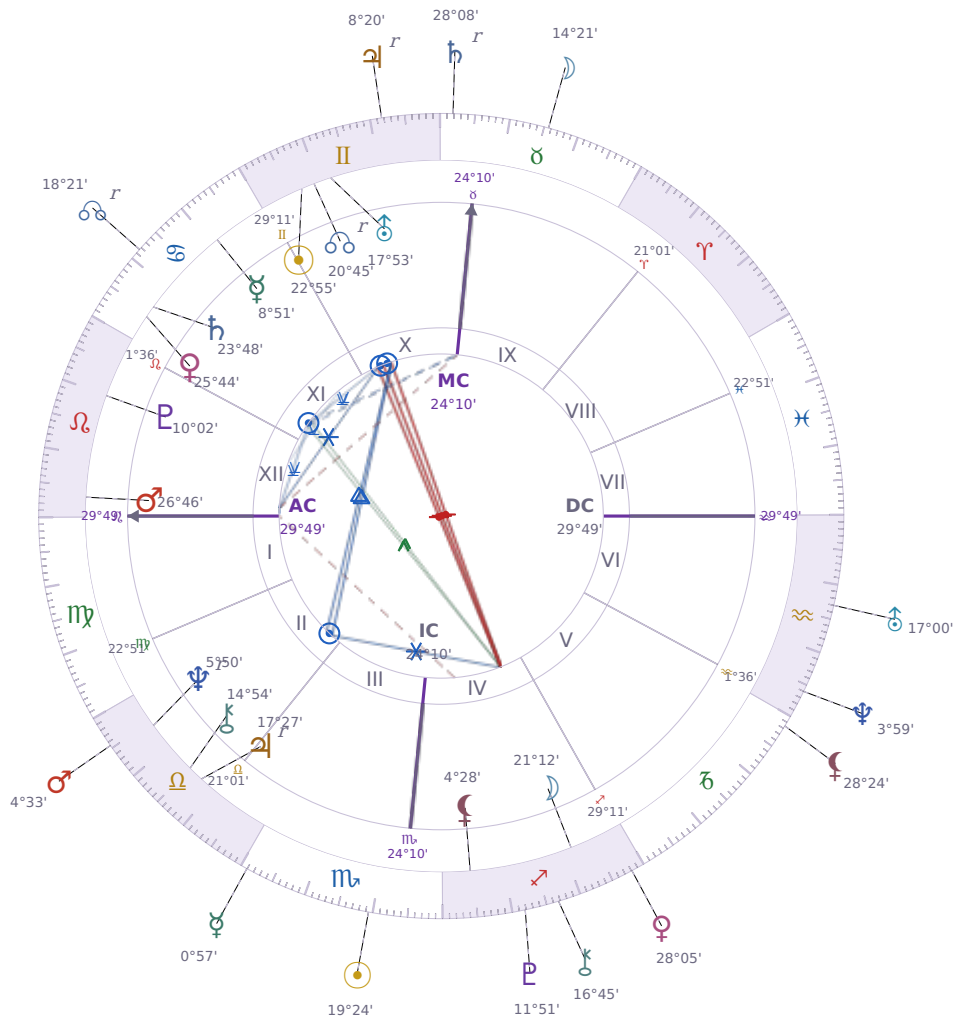

DAILY HOROSCOPE

Donald John Trump

President of the United States (2017–2021; since 2025)

♊ Gemini June 14, 1946 10:54 New York City

Saturday, 11 November 2000

TRANSITS FOR TODAY

☉ Sun	in ♏ Scorpio	19°24'09"
☾ Moon	in ♉ Taurus	14°21'25"
☿ Mercury	in ♏ Scorpio	0°57'02"
♀ Venus	in ♐ Sagittarius	28°05'13"
♂ Mars	in ♎ Libra	4°33'43"
♃ Jupiter	in ♊ Gemini Rx	8°20'22"
♄ Saturn	in ♉ Taurus Rx	28°08'28"
♅ Uranus	in ♒ Aquarius	17°00'09"
♆ Neptune	in ♒ Aquarius	3°59'36"
♇ Pluto	in ♐ Sagittarius	11°51'33"
♁ Chiron	in ♐ Sagittarius	16°45'13"
♊ NNode	in ♋ Cancer Rx	18°21'33"
♋ Lilith	in ♏ Capricorn	28°24'02"

NATAL PLANETS

☉ Sun	in ♊ Gemini	22°55'42"	X
☾ Moon	in ♐ Sagittarius	21°12'12"	IV
☿ Mercury	in ♋ Cancer	8°51'34"	XI
♀ Venus	in ♋ Cancer	25°44'17"	XI
♂ Mars	in ♌ Leo	26°46'33"	XII
♃ Jupiter	in ♎ Libra	17°27'07"	II Rx
♄ Saturn	in ♋ Cancer	23°48'56"	XI
♅ Uranus	in ♊ Gemini	17°53'35"	X
♆ Neptune	in ♎ Libra	5°50'31"	II Rx
♇ Pluto	in ♌ Leo	10°02'32"	XII
♁ Chiron	in ♎ Libra	14°54'44"	II
♁ North Node	in ♊ Gemini	20°45'24"	X Rx
♁ Lilith	in ♐ Sagittarius	4°28'48"	IV

KEY TRANSIT FACTORS

♅ Uranus △ Trine ♃ natal Jupiter ★

You are feeling unusually **open to new possibilities** and willing to try things you normally wouldn't consider. Your confidence is high right now, and you're noticing opportunities appear without you having to force them—people invite you to things, conversations lead somewhere unexpected, or a practical problem suddenly has a solution you hadn't seen before. This period supports taking calculated risks or making changes you've been thinking about, because your instinct for what will actually work is sharp.

Saturday · ♄ Saturn

Colors: Violet

Stone: Obsidian

Number: 8