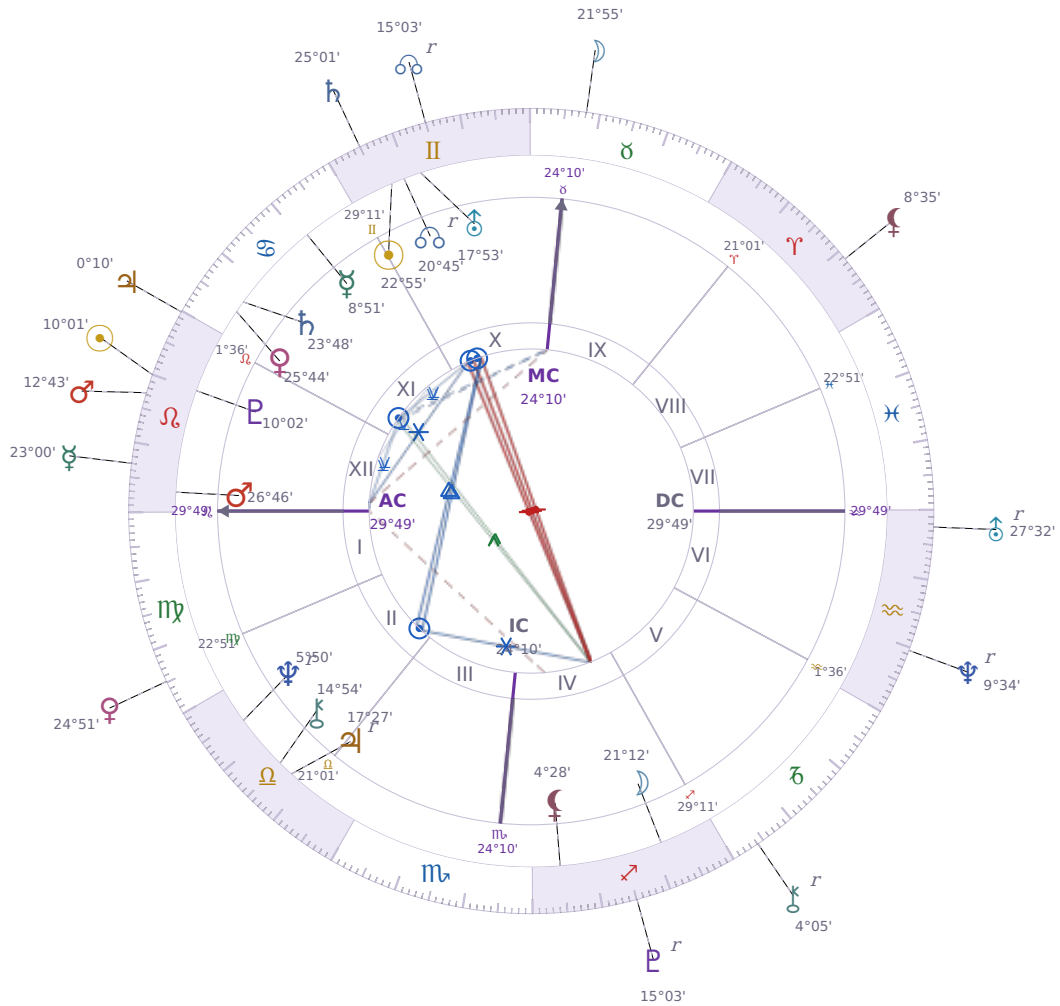

DAILY HOROSCOPE

Donald John Trump

President of the United States (2017–2021; since 2025)

♊ Gemini June 14, 1946 10:54 New York City

Friday, 2 August 2002

TRANSITS FOR TODAY

☉ Sun	in ♌ Leo	10°01'28"
☾ Moon	in ♉ Taurus	21°55'08"
☿ Mercury	in ♌ Leo	23°00'02"
♀ Venus	in ♍ Virgo	24°51'24"
♂ Mars	in ♌ Leo	12°43'18"
♃ Jupiter	in ♌ Leo	0°10'20"
♄ Saturn	in ♊ Gemini	25°01'23"
♅ Uranus	in ♏ Aquarius Rx	27°32'26"
♆ Neptune	in ♏ Aquarius Rx	9°34'15"
♇ Pluto	in ♏ Sagittarius Rx	15°03'02"
♁ Chiron	in ♏ Capricorn Rx	4°05'19"
♊ NNNode	in ♊ Gemini Rx	15°03'07"
♁ Lilith	in ♈ Aries	8°35'55"

NATAL PLANETS

☉ Sun	in ♊ Gemini	22°55'42"	X
☾ Moon	in ♐ Sagittarius	21°12'12"	IV
☿ Mercury	in ♋ Cancer	8°51'34"	XI
♀ Venus	in ♋ Cancer	25°44'17"	XI
♂ Mars	in ♌ Leo	26°46'33"	XII
♃ Jupiter	in ♎ Libra	17°27'07"	II Rx
♄ Saturn	in ♋ Cancer	23°48'56"	XI
♅ Uranus	in ♊ Gemini	17°53'35"	X
♆ Neptune	in ♎ Libra	5°50'31"	II Rx
♇ Pluto	in ♌ Leo	10°02'32"	XII
♁ Chiron	in ♎ Libra	14°54'44"	II
♁ North Node	in ♊ Gemini	20°45'24"	X Rx
♁ Lilith	in ♐ Sagittarius	4°28'48"	IV

KEY DATE

♃ Jupiter enters ♌ Leo

Jupiter in *Leo* brings a **more confident and outspoken** energy to how people present themselves at work and in social settings—you'll notice colleagues and friends speaking up more often and taking on visible roles they might have avoided before. In relationships and creative projects, this transit tends to **expand what feels possible**, so people often pursue hobbies they'd set aside, ask for promotions they've been considering, or invest more attention in the people they care about. The practical trade-off is that **overcommitment and oversimplification** become real risks—the optimism this brings can make people say yes to too much or gloss over details that actually matter.