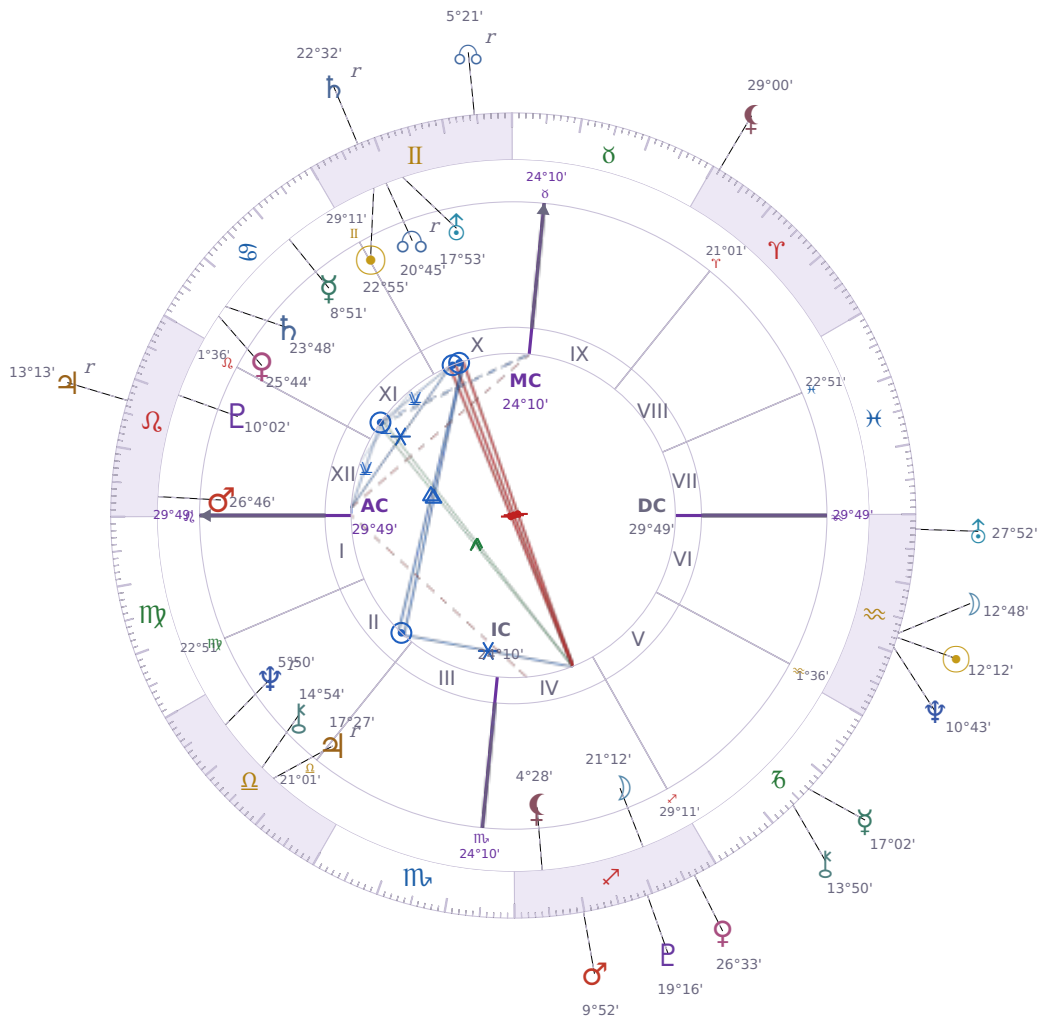

DAILY HOROSCOPE

Donald John Trump

President of the United States (2017–2021; since 2025)

♊ Gemini June 14, 1946 10:54 New York City

Saturday, 1 February 2003

TRANSITS FOR TODAY

☉ Sun	in ♒ Aquarius	12°12'18"
☾ Moon	in ♒ Aquarius	12°48'24"
☿ Mercury	in ♑ Capricorn	17°02'27"
♀ Venus	in ♐ Sagittarius	26°33'51"
♂ Mars	in ♐ Sagittarius	9°52'18"
♃ Jupiter	in ♌ Leo Rx	13°13'10"
♄ Saturn	in ♊ Gemini Rx	22°32'13"

♅ Uranus	in ♒ Aquarius	27°52'10"
♆ Neptune	in ♒ Aquarius	10°43'16"
♇ Pluto	in ♏ Sagittarius	19°16'41"
♁ Chiron	in ♐ Capricorn	13°50'11"
♊ NNode	in ♊ Gemini Rx	5°21'42"
♁ Lilith	in ♈ Aries	29°00'42"

## NATAL PLANETS

☉ Sun	in ♊ Gemini	22°55'42"	X
☾ Moon	in ♏ Sagittarius	21°12'12"	IV
☿ Mercury	in ♋ Cancer	8°51'34"	XI
♀ Venus	in ♋ Cancer	25°44'17"	XI
♂ Mars	in ♌ Leo	26°46'33"	XII
♃ Jupiter	in ♎ Libra	17°27'07"	II Rx
♄ Saturn	in ♋ Cancer	23°48'56"	XI
♅ Uranus	in ♊ Gemini	17°53'35"	X
♆ Neptune	in ♎ Libra	5°50'31"	II Rx
♇ Pluto	in ♌ Leo	10°02'32"	XII
♁ Chiron	in ♎ Libra	14°54'44"	II
♊ North Node	in ♊ Gemini	20°45'24"	X Rx
♁ Lilith	in ♏ Sagittarius	4°28'48"	IV