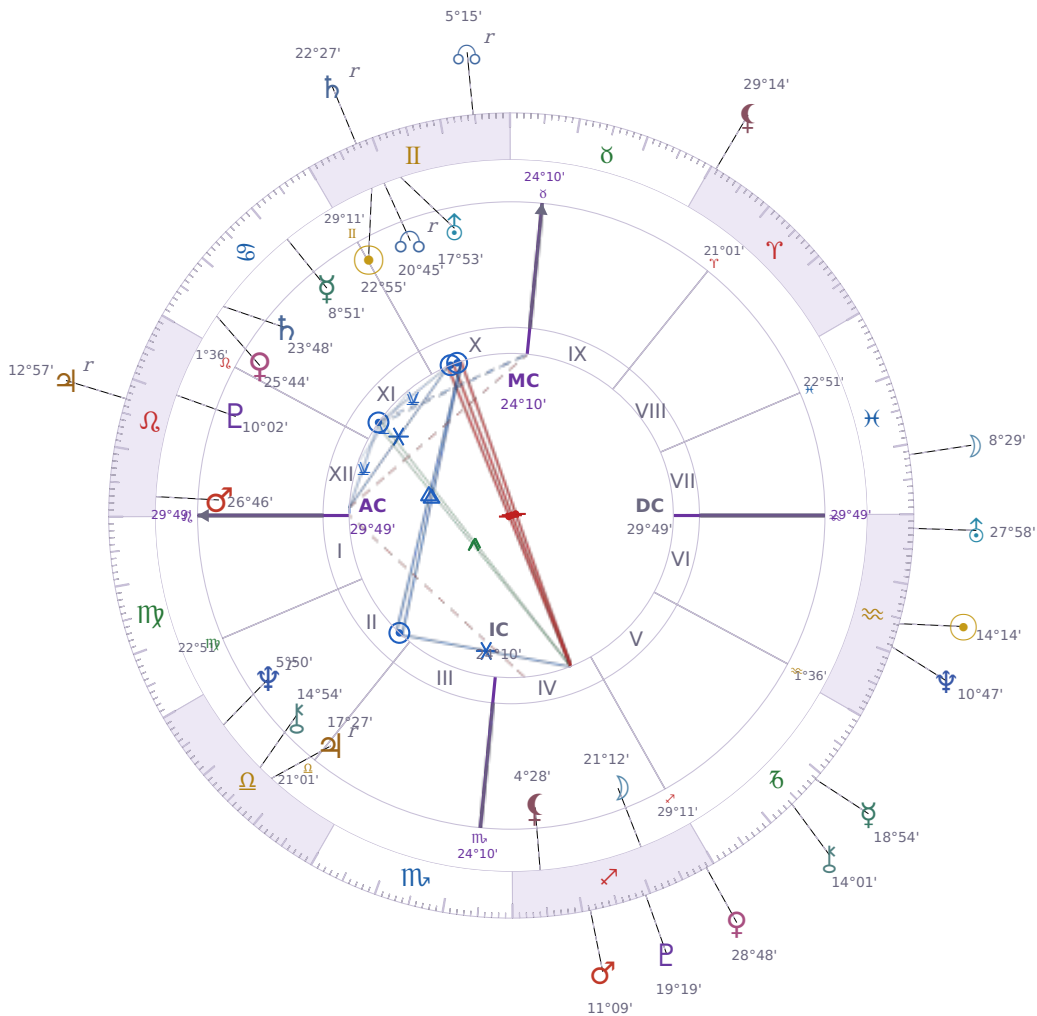

DAILY HOROSCOPE

Donald John Trump

President of the United States (2017–2021; since 2025)

♊ Gemini June 14, 1946 10:54 New York City

Monday, 3 February 2003

TRANSITS FOR TODAY

☉ Sun	in ♒ Aquarius	14°14'07"
☾ Moon	in ♓ Pisces	8°29'48"
☿ Mercury	in ♐ Capricorn	18°54'25"
♀ Venus	in ♐ Sagittarius	28°48'24"
♂ Mars	in ♐ Sagittarius	11°09'33"
♃ Jupiter	in ♌ Leo Rx	12°57'09"
♄ Saturn	in ♊ Gemini Rx	22°27'52"

♅ Uranus	in ♒ Aquarius	27°58'55"
♆ Neptune	in ♒ Aquarius	10°47'49"
♇ Pluto	in ♏ Sagittarius	19°19'45"
♁ Chiron	in ♐ Capricorn	14°01'07"
♊ NNode	in ♊ Gemini Rx	5°15'21"
♁ Lilith	in ♈ Aries	29°14'03"