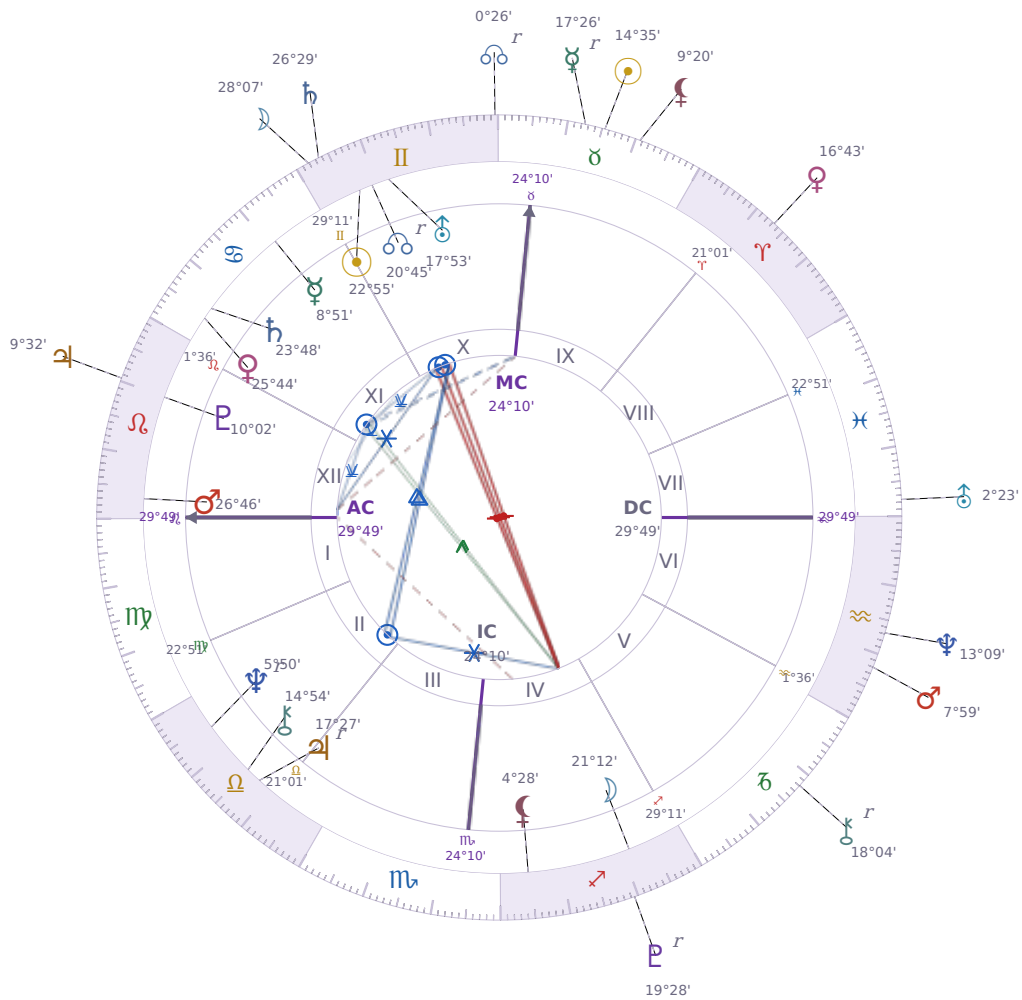

DAILY HOROSCOPE

Donald John Trump

President of the United States (2017–2021; since 2025)

♊ Gemini June 14, 1946 10:54 New York City

Monday, 5 May 2003

TRANSITS FOR TODAY

| | | |
|-----------|----------------|-----------|
| ☉ Sun | in ♉ Taurus | 14°35'21" |
| ☾ Moon | in ♊ Gemini | 28°07'53" |
| ☿ Mercury | in ♉ Taurus Rx | 17°26'19" |
| ♀ Venus | in ♈ Aries | 16°43'17" |
| ♂ Mars | in ♒ Aquarius | 7°59'39" |
| ♃ Jupiter | in ♌ Leo | 9°32'55" |
| ♄ Saturn | in ♊ Gemini | 26°29'43" |

| | | |
|-----------|---------------------|-----------|
| ♅ Uranus | in ♋ Pisces | 2°23'10" |
| ♆ Neptune | in ♒ Aquarius | 13°09'22" |
| ♇ Pluto | in ♐ Sagittarius Rx | 19°28'22" |
| ♁ Chiron | in ♑ Capricorn Rx | 18°04'55" |
| ♊ NNode | in ♊ Gemini Rx | 0°26'11" |
| ♁ Lilith | in ♉ Taurus | 9°20'20" |

NATAL PLANETS

| | | | |
|--------------|------------------|-----------|-------|
| ☉ Sun | in ♊ Gemini | 22°55'42" | X |
| ☾ Moon | in ♐ Sagittarius | 21°12'12" | IV |
| ☿ Mercury | in ♋ Cancer | 8°51'34" | XI |
| ♀ Venus | in ♋ Cancer | 25°44'17" | XI |
| ♂ Mars | in ♌ Leo | 26°46'33" | XII |
| ♃ Jupiter | in ♎ Libra | 17°27'07" | II Rx |
| ♄ Saturn | in ♋ Cancer | 23°48'56" | XI |
| ♅ Uranus | in ♊ Gemini | 17°53'35" | X |
| ♆ Neptune | in ♎ Libra | 5°50'31" | II Rx |
| ♇ Pluto | in ♌ Leo | 10°02'32" | XII |
| ♁ Chiron | in ♎ Libra | 14°54'44" | II |
| ♊ North Node | in ♊ Gemini | 20°45'24" | X Rx |
| ♁ Lilith | in ♐ Sagittarius | 4°28'48" | IV |