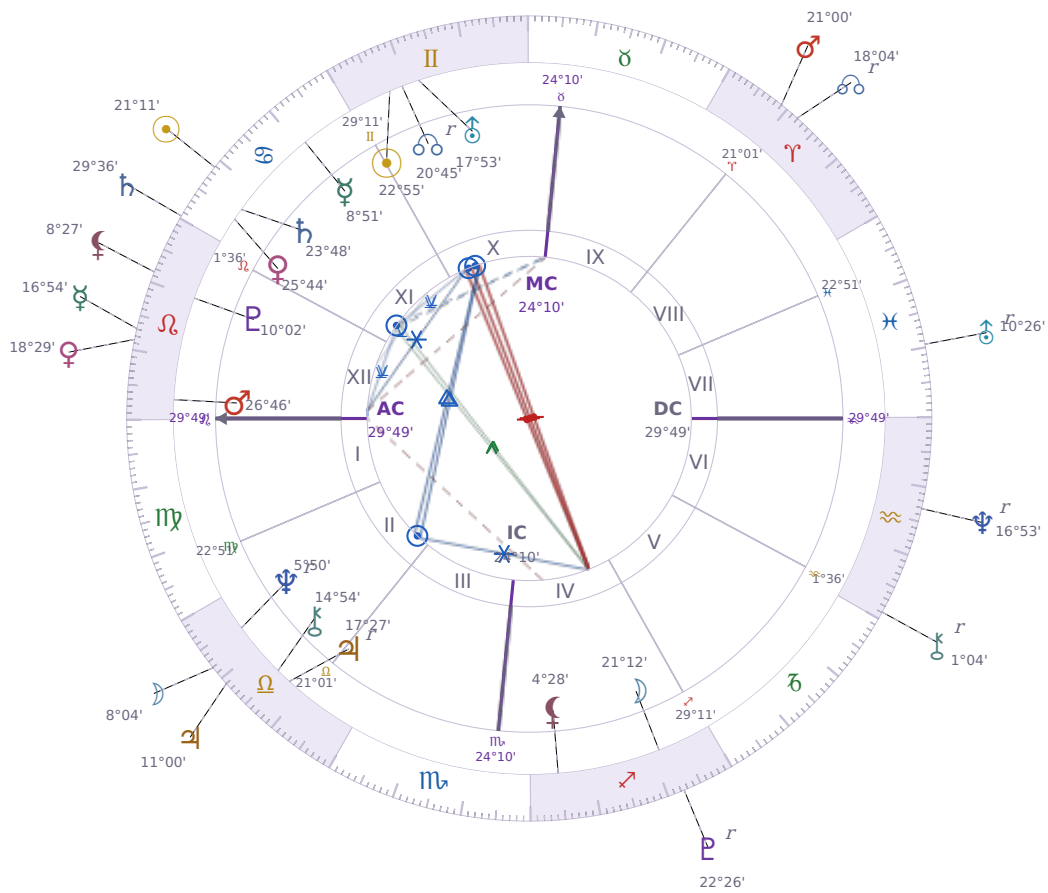

DAILY HOROSCOPE

## Donald John Trump

President of the United States (2017–2021; since 2025)

♊ Gemini June 14, 1946 10:54 New York City

**Wednesday, 13 July 2005**