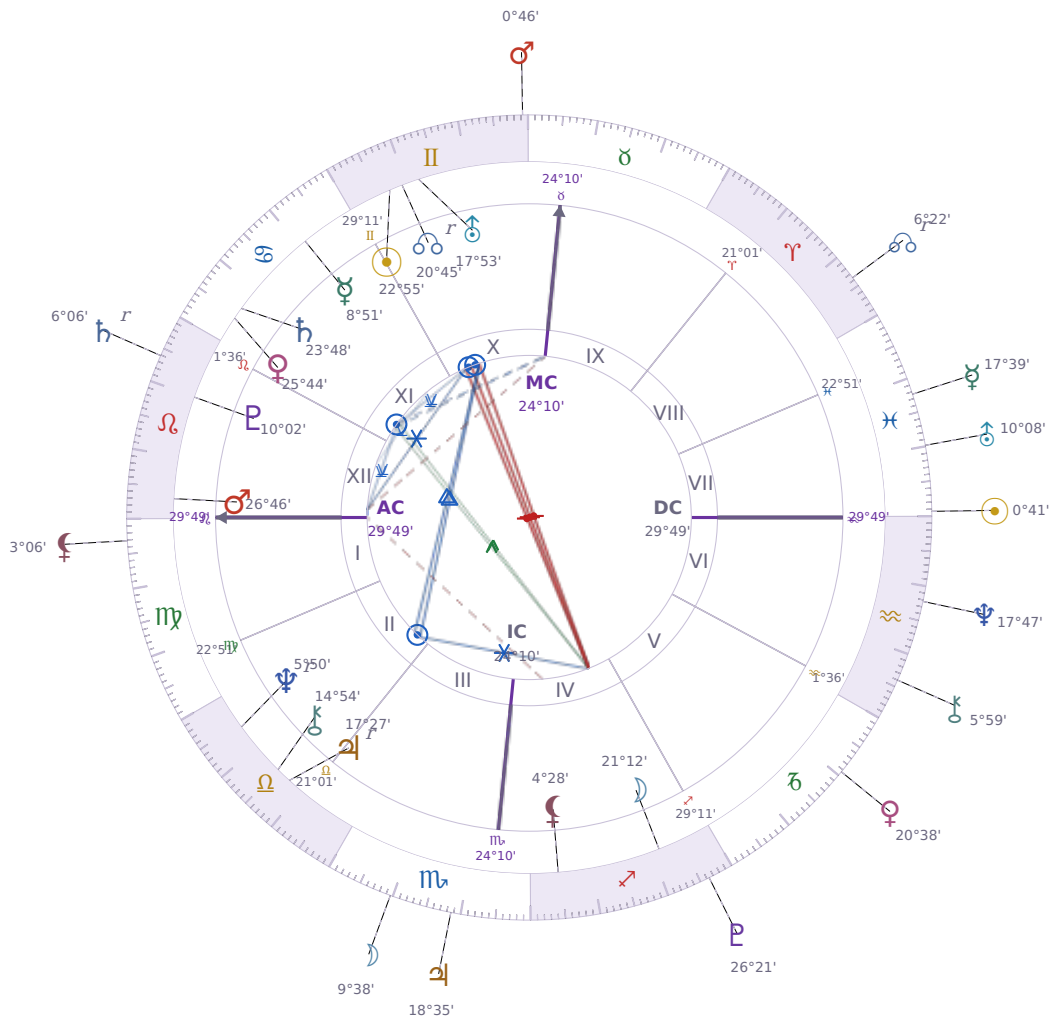

DAILY HOROSCOPE

## Donald John Trump

President of the United States (2017–2021; since 2025)

♊ Gemini June 14, 1946 10:54 New York City

Sunday, 19 February 2006