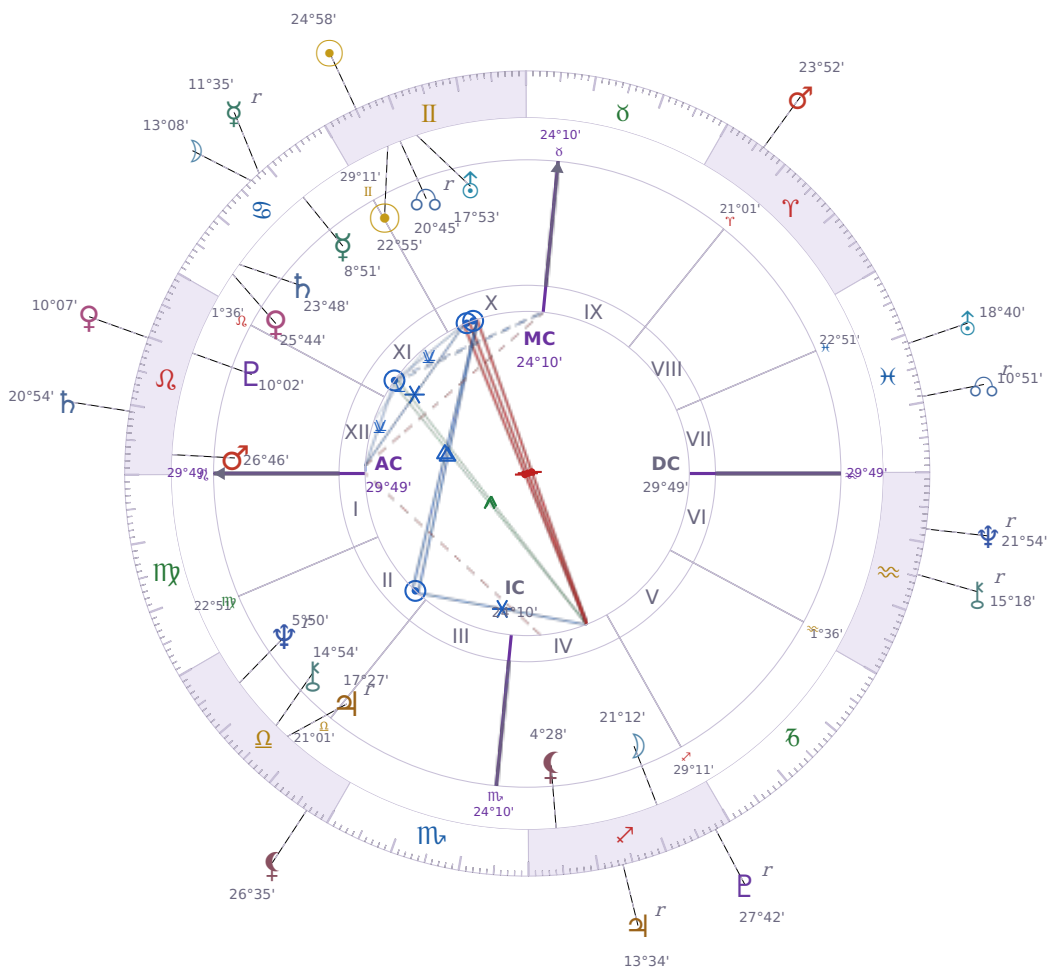

DAILY HOROSCOPE

Donald John Trump

President of the United States (2017–2021; since 2025)

♊ Gemini June 14, 1946 10:54 New York City

Saturday, 16 June 2007

TRANSITS FOR TODAY

☉ Sun	in ♊ Gemini	24°58'58"
☾ Moon	in ♋ Cancer	13°08'39"
☿ Mercury	in ♋ Cancer Rx	11°35'20"
♀ Venus	in ♌ Leo	10°07'37"
♂ Mars	in ♈ Aries	23°52'31"
♃ Jupiter	in ♐ Sagittarius Rx	13°34'58"
♄ Saturn	in ♌ Leo	20°54'48"

♅ Uranus	in ♓ Pisces	18°40'18"
♆ Neptune	in ♒ Aquarius Rx	21°54'07"
♇ Pluto	in ♐ Sagittarius Rx	27°42'52"
♁ Chiron	in ♒ Aquarius Rx	15°18'39"
♁ NNode	in ♓ Pisces Rx	10°51'11"
♁ Lilith	in ♎ Libra	26°35'27"