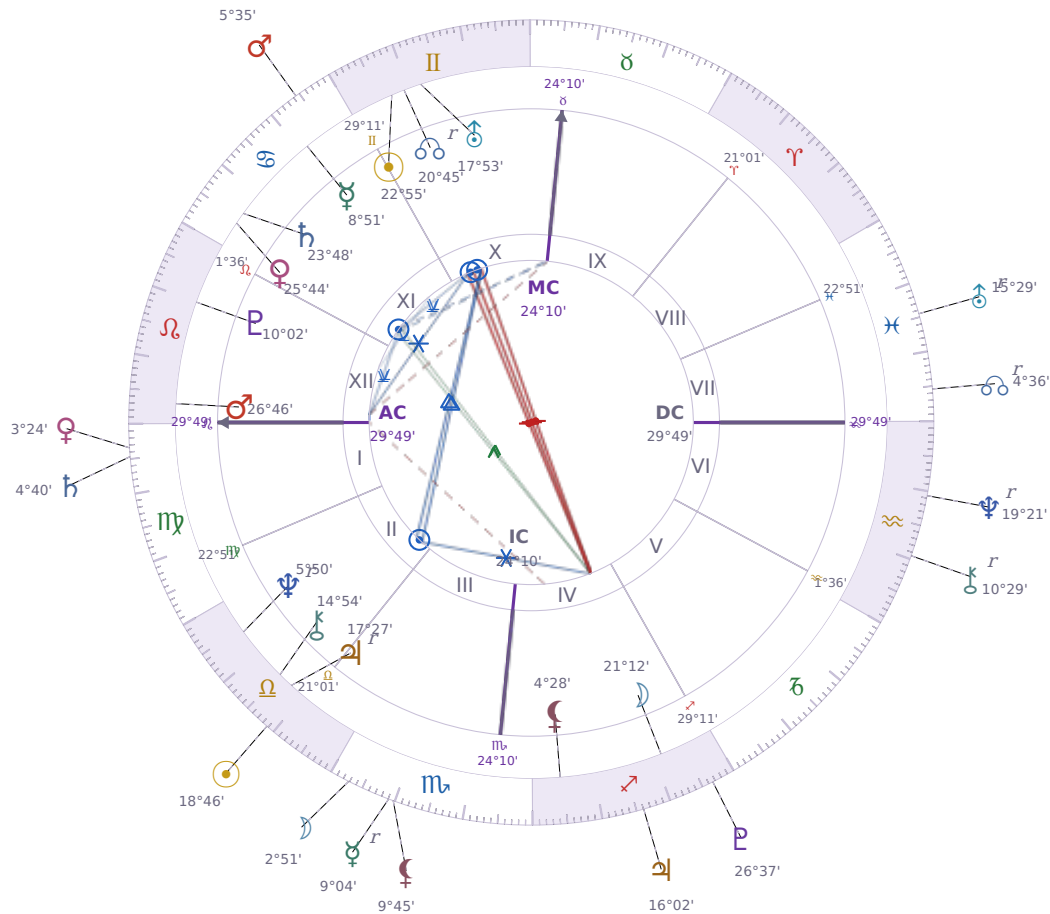

DAILY HOROSCOPE

Donald John Trump

President of the United States (2017–2021; since 2025)

♊ Gemini June 14, 1946 10:54 New York City

Friday, 12 October 2007

TRANSITS FOR TODAY

☉ Sun	in ♎ Libra	18°46'54"
☾ Moon	in ♏ Scorpio	2°51'23"
☿ Mercury	in ♏ Scorpio Rx	9°04'24"
♀ Venus	in ♍ Virgo	3°25'00"
♂ Mars	in ♋ Cancer	5°35'46"
♃ Jupiter	in ♐ Sagittarius	16°02'17"
♄ Saturn	in ♍ Virgo	4°40'37"

♅ Uranus	in ♓ Pisces Rx	15°29'54"
♆ Neptune	in ♒ Aquarius Rx	19°21'04"
♇ Pluto	in ♐ Sagittarius	26°37'21"
♁ Chiron	in ♒ Aquarius Rx	10°29'31"
♁ NNode	in ♓ Pisces Rx	4°36'16"
♁ Lilith	in ♏ Scorpio	9°45'51"