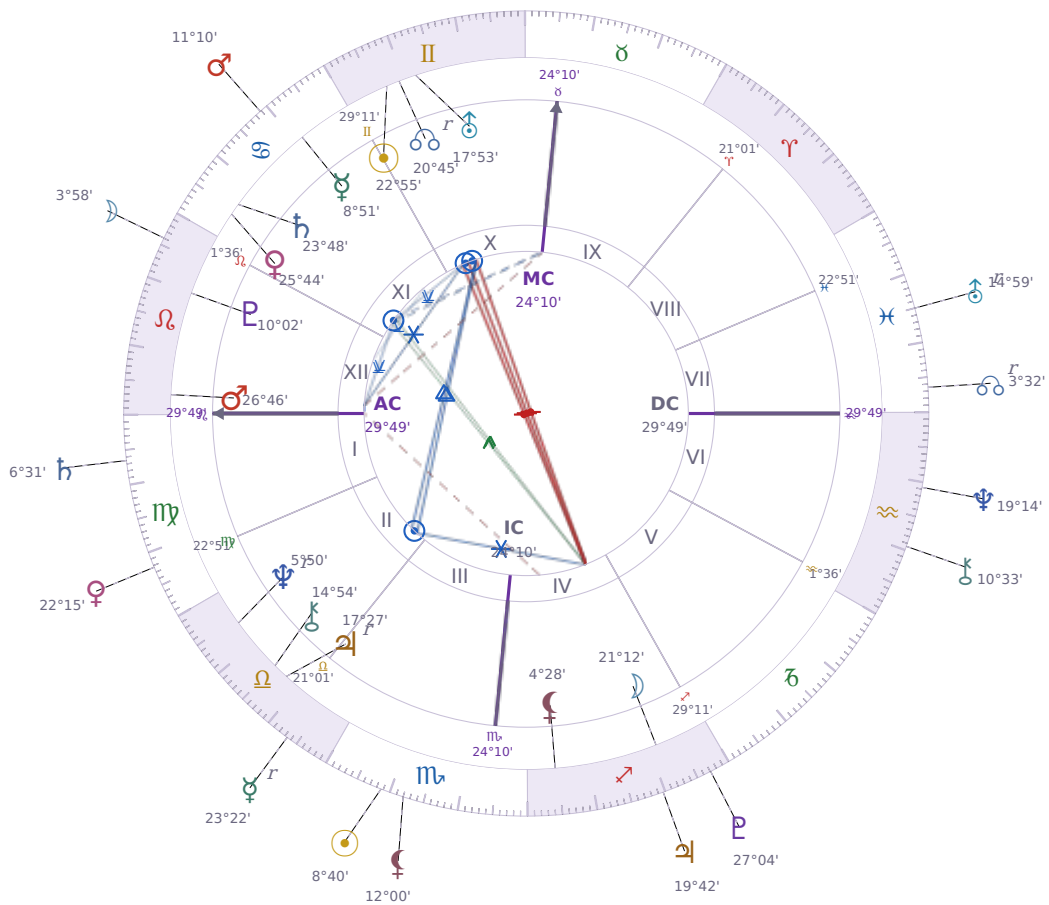

DAILY HOROSCOPE

Donald John Trump

President of the United States (2017–2021; since 2025)

♊ Gemini June 14, 1946 10:54 New York City

Thursday, 1 November 2007

TRANSITS FOR TODAY

☉ Sun	in ♏ Scorpio	8°40'41"
☾ Moon	in ♌ Leo	3°58'45"
☿ Mercury	in ♎ Libra Rx	23°22'43"
♀ Venus	in ♍ Virgo	22°15'47"
♂ Mars	in ♋ Cancer	11°10'28"
♃ Jupiter	in ♏ Sagittarius	19°42'21"
♄ Saturn	in ♍ Virgo	6°31'32"

♅ Uranus	in ♓ Pisces Rx	14°59'34"
♆ Neptune	in ♒ Aquarius	19°14'53"
♇ Pluto	in ♐ Sagittarius	27°04'33"
♁ Chiron	in ♒ Aquarius	10°33'07"
♁ NNode	in ♓ Pisces Rx	3°32'44"
♁ Lilith	in ♏ Scorpio	12°00'06"

NATAL PLANETS