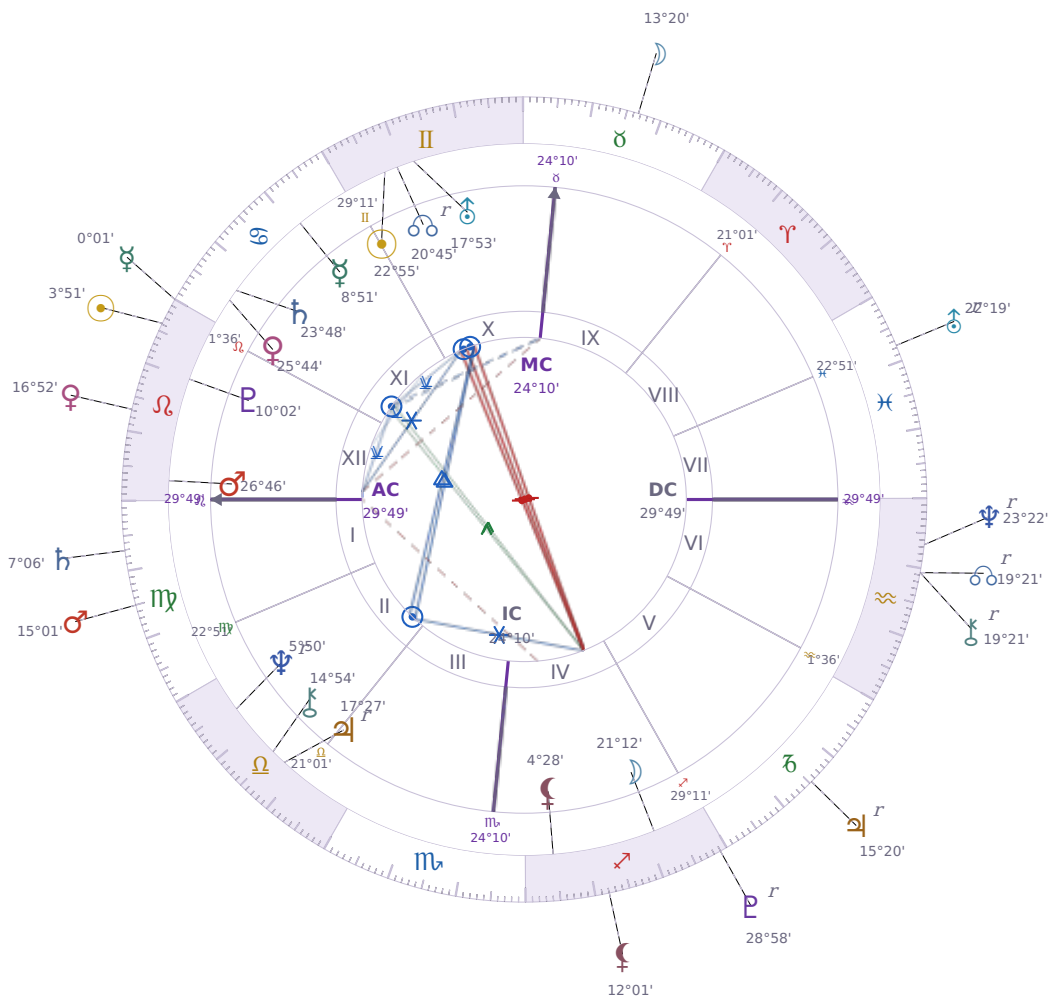

DAILY HOROSCOPE

Donald John Trump

President of the United States (2017–2021; since 2025)

♊ Gemini June 14, 1946 10:54 New York City

Saturday, 26 July 2008

TRANSITS FOR TODAY

☉ Sun	in ♌ Leo	3°51'48"
☾ Moon	in ♉ Taurus	13°20'02"
☿ Mercury	in ♌ Leo	0°01'02"
♀ Venus	in ♌ Leo	16°52'08"
♂ Mars	in ♍ Virgo	15°01'43"
♃ Jupiter	in ♐ Capricorn Rx	15°20'07"
♄ Saturn	in ♍ Virgo	7°06'35"

♅ Uranus	in ♋ Pisces Rx	22°19'07"
♆ Neptune	in ♒ Aquarius Rx	23°22'47"
♇ Pluto	in ♐ Sagittarius Rx	28°58'36"
♁ Chiron	in ♒ Aquarius Rx	19°21'05"
♁ NNode	in ♒ Aquarius Rx	19°21'20"
♁ Lilith	in ♐ Sagittarius	12°01'13"

NATAL PLANETS

☉ Sun	in ♊ Gemini	22°55'42"	X
☾ Moon	in ♐ Sagittarius	21°12'12"	IV
☿ Mercury	in ♋ Cancer	8°51'34"	XI
♀ Venus	in ♋ Cancer	25°44'17"	XI
♂ Mars	in ♌ Leo	26°46'33"	XII
♃ Jupiter	in ♎ Libra	17°27'07"	II Rx
♄ Saturn	in ♋ Cancer	23°48'56"	XI
♅ Uranus	in ♊ Gemini	17°53'35"	X
♆ Neptune	in ♎ Libra	5°50'31"	II Rx
♇ Pluto	in ♌ Leo	10°02'32"	XII
♁ Chiron	in ♎ Libra	14°54'44"	II
♁ North Node	in ♊ Gemini	20°45'24"	X Rx
♁ Lilith	in ♐ Sagittarius	4°28'48"	IV