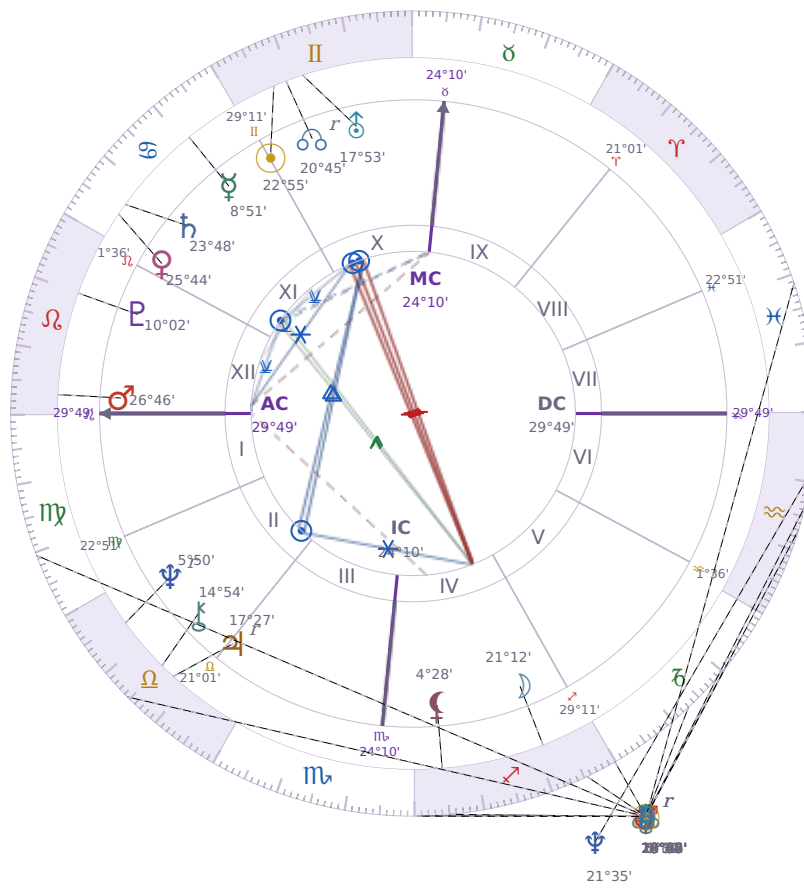

DAILY HOROSCOPE

**Donald John Trump**

President of the United States (2017–2021; since 2025)

♊ Gemini June 14, 1946 10:54 New York City

**Sunday, 23 November 2008**

**TRANSITS FOR TODAY**

☉ Sun	in ♏ Sagittarius	1°34'09"
☾ Moon	in ♏ Libra	14°33'12"
☿ Mercury	in ♏ Sagittarius	0°19'12"
♀ Venus	in ♏ Capricorn	12°56'57"
♂ Mars	in ♏ Sagittarius	5°07'53"
♃ Jupiter	in ♏ Capricorn	20°42'02"
♄ Saturn	in ♏ Virgo	20°27'29"

♅ Uranus	in ♋ Pisces Rx	18°44'46"
♆ Neptune	in ♒ Aquarius	21°35'45"
♇ Pluto	in ♐ Sagittarius	29°52'52"
♁ Chiron	in ♒ Aquarius	16°29'59"
♁ NNode	in ♒ Aquarius Rx	13°00'03"
♁ Lilith	in ♐ Sagittarius	25°25'18"

## NATAL PLANETS

☉ Sun	in ♊ Gemini	22°55'42"	X
☾ Moon	in ♐ Sagittarius	21°12'12"	IV
☿ Mercury	in ♋ Cancer	8°51'34"	XI
♀ Venus	in ♋ Cancer	25°44'17"	XI
♂ Mars	in ♌ Leo	26°46'33"	XII
♃ Jupiter	in ♎ Libra	17°27'07"	II Rx
♄ Saturn	in ♋ Cancer	23°48'56"	XI
♅ Uranus	in ♊ Gemini	17°53'35"	X
♆ Neptune	in ♎ Libra	5°50'31"	II Rx
♇ Pluto	in ♌ Leo	10°02'32"	XII
♁ Chiron	in ♎ Libra	14°54'44"	II
♁ North Node	in ♊ Gemini	20°45'24"	X Rx
♁ Lilith	in ♐ Sagittarius	4°28'48"	IV