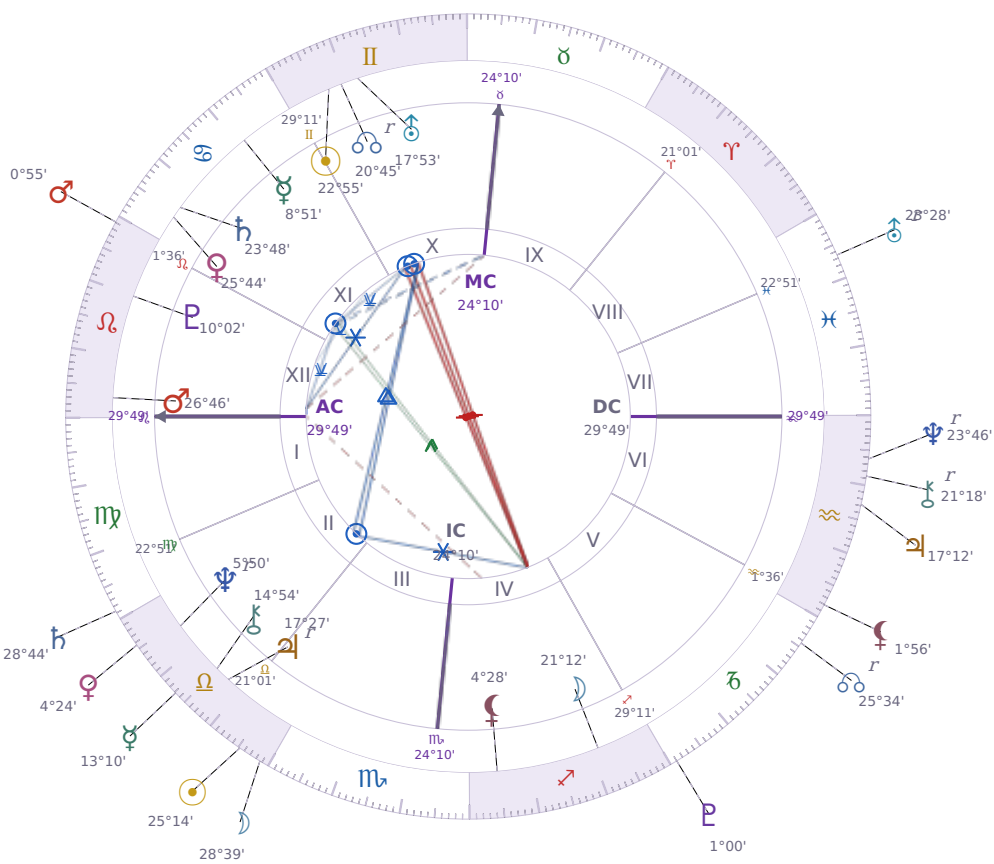

DAILY HOROSCOPE

Donald John Trump

President of the United States (2017–2021; since 2025)

♊ Gemini June 14, 1946 10:54 New York City

Sunday, 18 October 2009

TRANSITS FOR TODAY

☉ Sun	in ♎ Libra	25°14'44"
☾ Moon	in ♎ Libra	28°39'06"
☿ Mercury	in ♎ Libra	13°10'51"
♀ Venus	in ♎ Libra	4°24'28"
♂ Mars	in ♌ Leo	0°55'25"
♃ Jupiter	in ♒ Aquarius	17°12'48"
♄ Saturn	in ♍ Virgo	28°44'18"

♅ Uranus	in ♓ Pisces Rx	23°28'36"
♆ Neptune	in ♒ Aquarius Rx	23°46'25"
♇ Pluto	in ♑ Capricorn	1°00'38"
♁ Chiron	in ♒ Aquarius Rx	21°18'10"
♁ NNode	in ♑ Capricorn Rx	25°34'47"
♁ Lilith	in ♒ Aquarius	1°56'00"

NATAL PLANETS

☉ Sun	in ♊ Gemini	22°55'42"	X
☾ Moon	in ♐ Sagittarius	21°12'12"	IV
☿ Mercury	in ♋ Cancer	8°51'34"	XI
♀ Venus	in ♋ Cancer	25°44'17"	XI
♂ Mars	in ♌ Leo	26°46'33"	XII
♃ Jupiter	in ♎ Libra	17°27'07"	II Rx
♄ Saturn	in ♋ Cancer	23°48'56"	XI
♅ Uranus	in ♊ Gemini	17°53'35"	X
♆ Neptune	in ♎ Libra	5°50'31"	II Rx
♇ Pluto	in ♌ Leo	10°02'32"	XII
♁ Chiron	in ♎ Libra	14°54'44"	II
♁ North Node	in ♊ Gemini	20°45'24"	X Rx
♁ Lilith	in ♐ Sagittarius	4°28'48"	IV

★ = natal resonance — this transit echoes your birth chart, amplifying its influence

LUNAR DAY

Moon in ♎ Libra · Day 1 / 30 · New Moon

The social atmosphere becomes more diplomatic during this transit, with more care taken to avoid unnecessary friction. Decisions slow down as multiple perspectives get weighed, and outright conflict feels harder to initiate than usual.