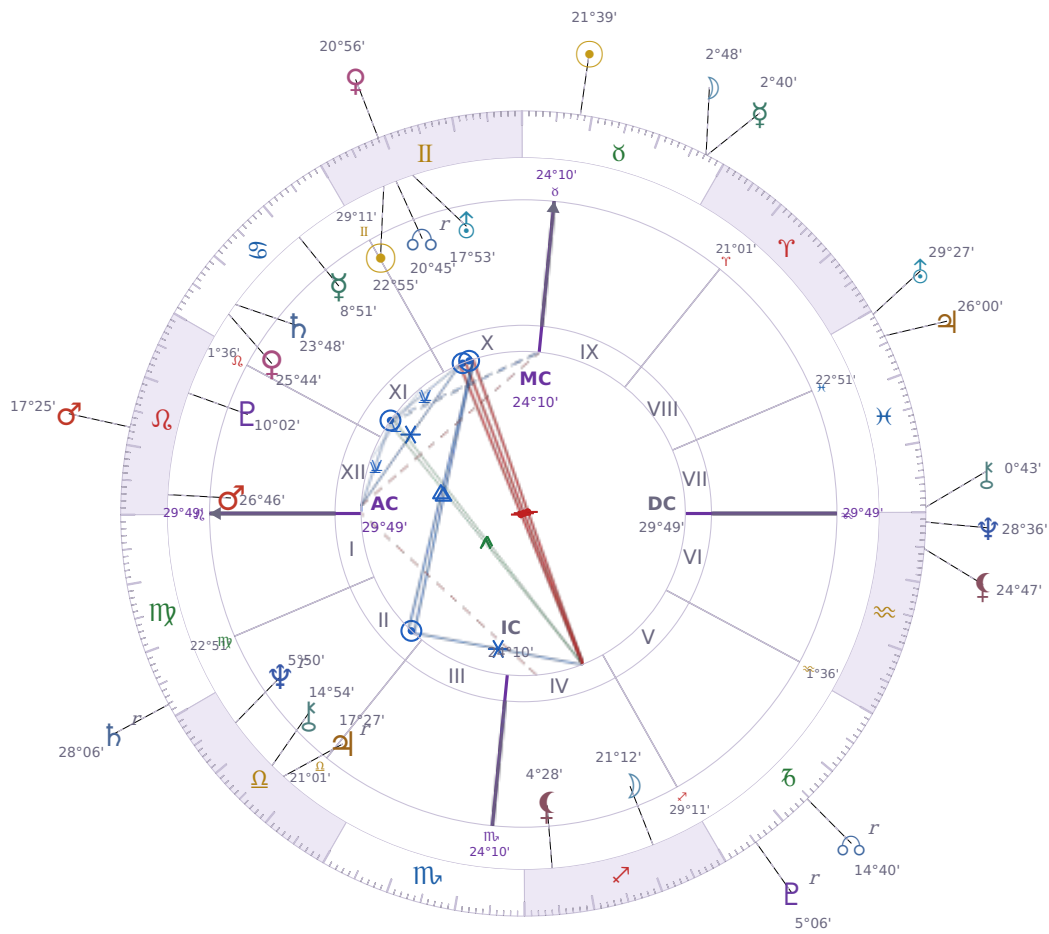

DAILY HOROSCOPE

Donald John Trump

President of the United States (2017–2021; since 2025)

♊ Gemini June 14, 1946 10:54 New York City

Wednesday, 12 May 2010

TRANSITS FOR TODAY

☉ Sun	in ♉ Taurus	21°39'41"
☾ Moon	in ♉ Taurus	2°48'05"
☿ Mercury	in ♉ Taurus	2°40'19"
♀ Venus	in ♊ Gemini	20°56'08"
♂ Mars	in ♌ Leo	17°25'39"
♃ Jupiter	in ♓ Pisces	26°00'10"
♄ Saturn	in ♍ Virgo Rx	28°06'50"

♅ Uranus	in ♓ Pisces	29°27'16"
♆ Neptune	in ♒ Aquarius	28°36'05"
♇ Pluto	in ♑ Capricorn Rx	5°06'35"
♁ Chiron	in ♓ Pisces	0°43'50"
♁ NNode	in ♑ Capricorn Rx	14°40'18"
♁ Lilith	in ♒ Aquarius	24°47'39"

NATAL PLANETS