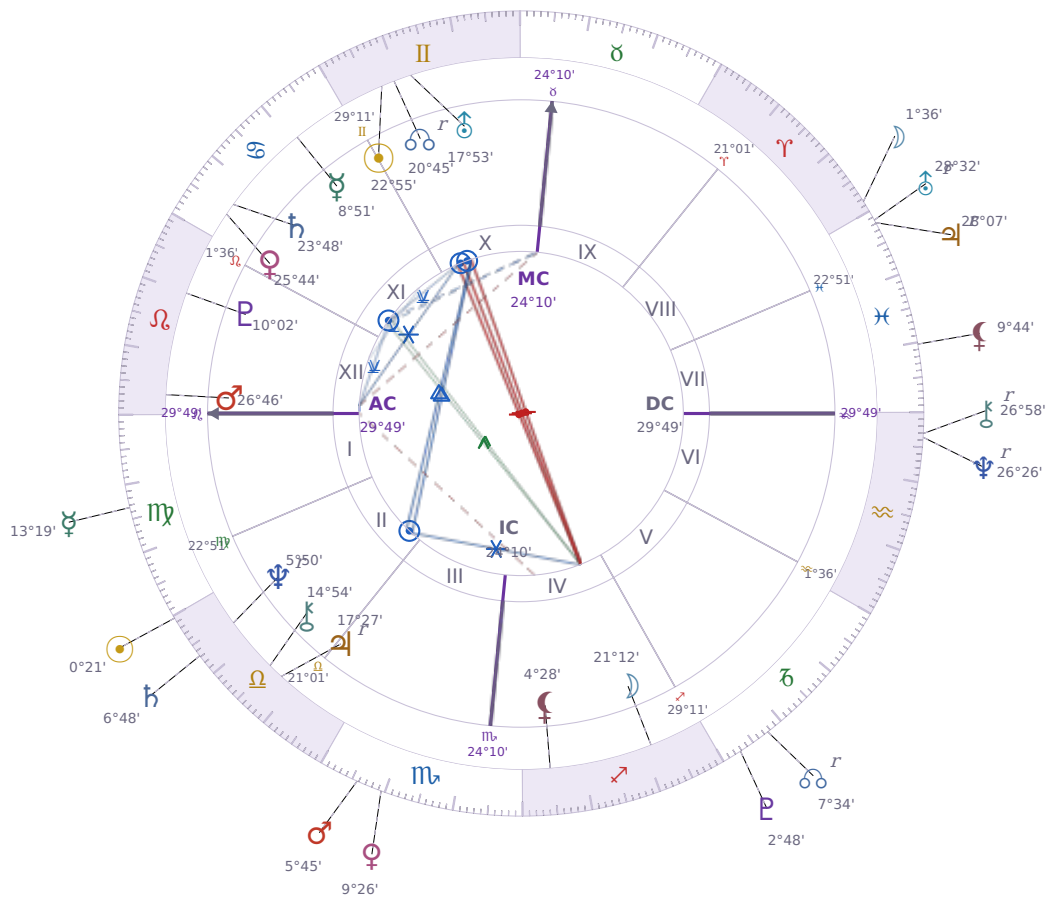

DAILY HOROSCOPE

Donald John Trump

President of the United States (2017–2021; since 2025)

♊ Gemini June 14, 1946 10:54 New York City

Thursday, 23 September 2010

TRANSITS FOR TODAY

☉ Sun	in ♎ Libra	0°21'39"
☾ Moon	in ♈ Aries	1°36'17"
☿ Mercury	in ♍ Virgo	13°19'34"
♀ Venus	in ♏ Scorpio	9°26'06"
♂ Mars	in ♏ Scorpio	5°45'13"
♃ Jupiter	in ♓ Pisces Rx	28°07'09"
♄ Saturn	in ♎ Libra	6°48'58"

♅ Uranus	in ♋ Pisces Rx	28°32'07"
♆ Neptune	in ♒ Aquarius Rx	26°26'03"
♇ Pluto	in ♑ Capricorn	2°48'43"
♁ Chiron	in ♒ Aquarius Rx	26°58'19"
♁ NNode	in ♑ Capricorn Rx	7°34'35"
♁ Lilith	in ♋ Pisces	9°44'29"

KEY TRANSIT FACTORS

☉ Sun ☿ Opposition ☾ Moon ★

Right now you feel pulled in two directions at once, and it's hard to know what you actually want. You might notice yourself **acting one way in public and feeling something completely different inside**, which creates an awkward tension you can't ignore. This split between what you're showing others and what you're experiencing privately tends to make decisions feel impossible until the aspect passes.