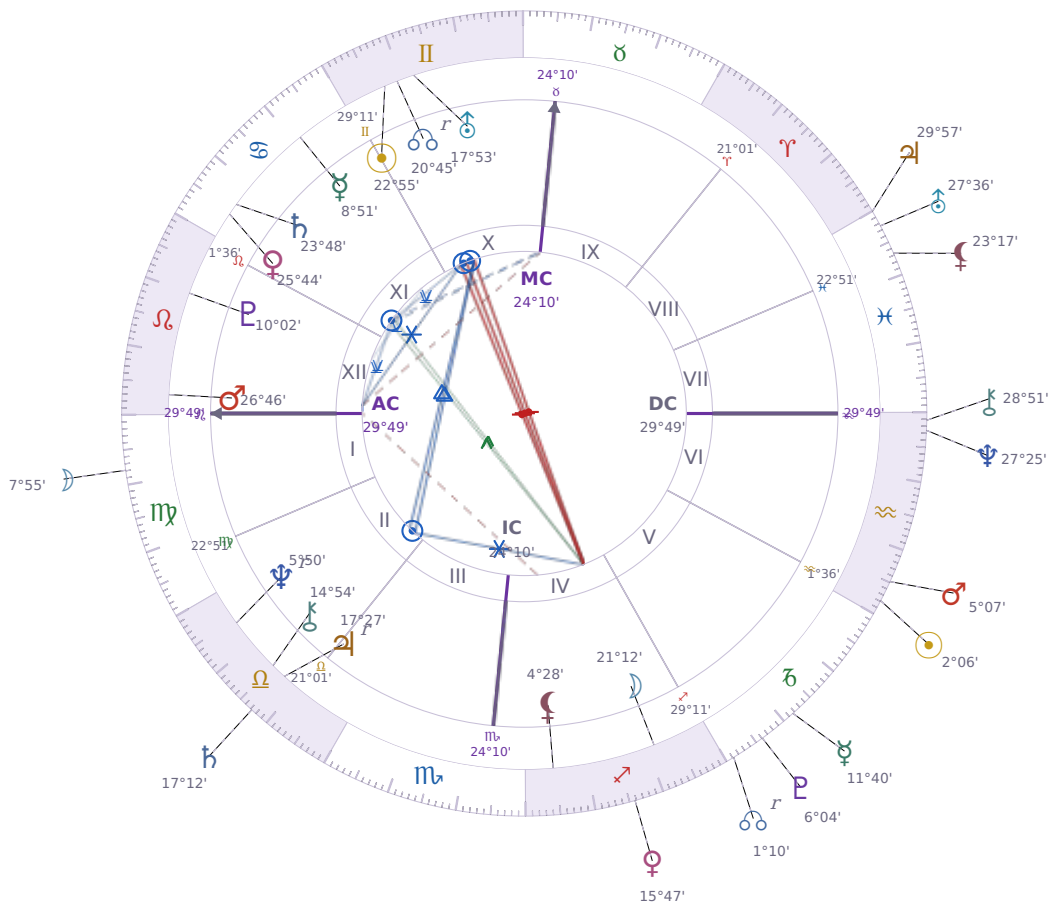

DAILY HOROSCOPE

Donald John Trump

President of the United States (2017–2021; since 2025)

♊ Gemini June 14, 1946 10:54 New York City

Saturday, 22 January 2011

TRANSITS FOR TODAY

☉ Sun	in ♈ Aquarius	2°06'22"
☾ Moon	in ♍ Virgo	7°55'28"
☿ Mercury	in ♐ Capricorn	11°40'43"
♀ Venus	in ♏ Sagittarius	15°47'38"
♂ Mars	in ♈ Aquarius	5°07'57"
♃ Jupiter	in ♓ Pisces	29°57'39"
♄ Saturn	in ♎ Libra	17°12'50"

♅ Uranus	in ♋ Pisces	27°36'19"
♆ Neptune	in ♒ Aquarius	27°25'21"
♇ Pluto	in ♑ Capricorn	6°04'50"
♁ Chiron	in ♒ Aquarius	28°51'42"
♁ NNode	in ♑ Capricorn Rx	1°10'10"
♁ Lilith	in ♋ Pisces	23°17'09"

NATAL PLANETS

Saturday · ♄ Saturn

Colors: Violet

Stone: Obsidian

Number: 8