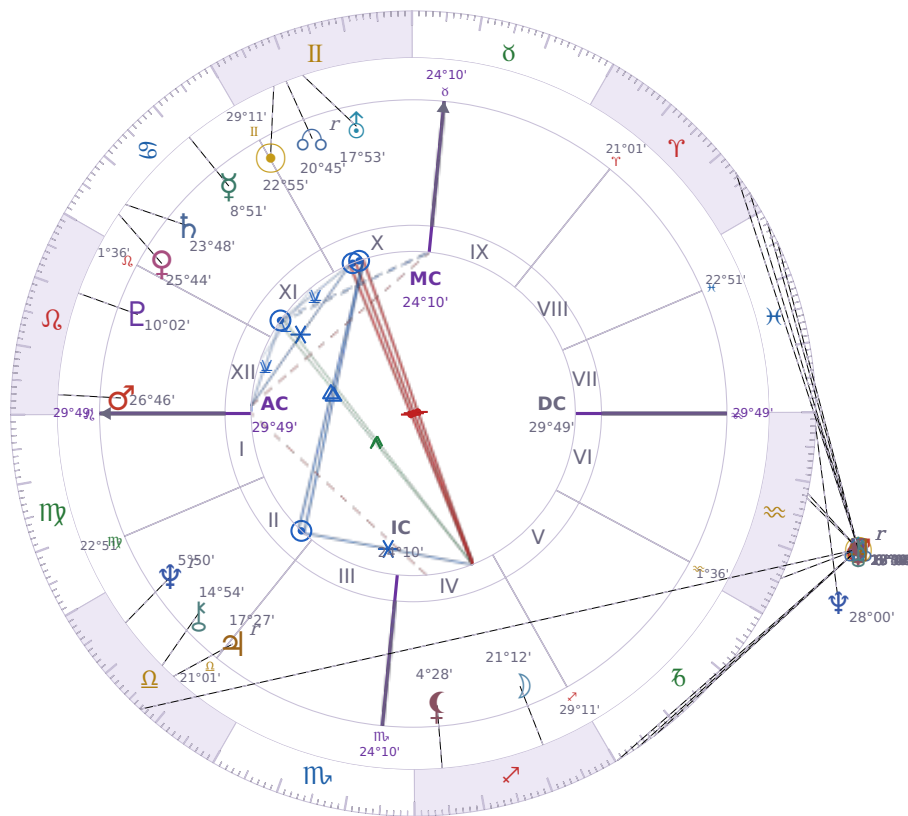

DAILY HOROSCOPE

Donald John Trump

President of the United States (2017–2021; since 2025)

♊ Gemini June 14, 1946 10:54 New York City

Monday, 7 February 2011

TRANSITS FOR TODAY

☉ Sun	in ♒ Aquarius	18°21'25"
☾ Moon	in ♈ Aries	6°32'15"
☿ Mercury	in ♒ Aquarius	5°37'24"
♀ Venus	in ♑ Capricorn	3°41'58"
♂ Mars	in ♒ Aquarius	17°43'30"
♃ Jupiter	in ♈ Aries	3°03'44"
♄ Saturn	in ♎ Libra Rx	17°05'34"

♅ Uranus	in ♋ Pisces	28°17'03"
♆ Neptune	in ♒ Aquarius	28°00'24"
♇ Pluto	in ♏ Capricorn	6°34'38"
♁ Chiron	in ♒ Aquarius	29°54'36"
♁ NNode	in ♏ Capricorn Rx	0°19'20"
♁ Lilith	in ♋ Pisces	25°04'43"

NATAL PLANETS