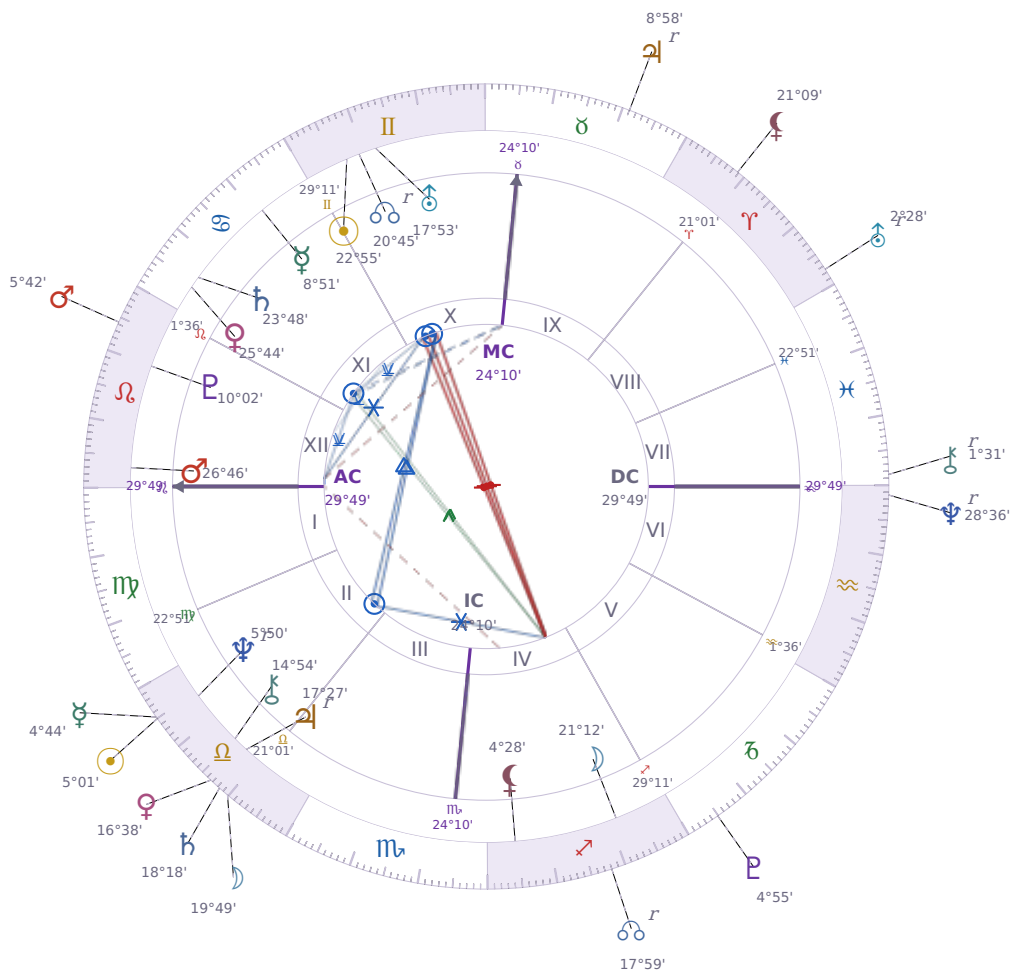

DAILY HOROSCOPE

Donald John Trump

President of the United States (2017–2021; since 2025)

♊ Gemini June 14, 1946 10:54 New York City

Wednesday, 28 September 2011

TRANSITS FOR TODAY

| | | |
|-----------|----------------|-----------|
| ☉ Sun | in ♎ Libra | 5°01'15" |
| ☾ Moon | in ♎ Libra | 19°49'11" |
| ☿ Mercury | in ♎ Libra | 4°44'32" |
| ♀ Venus | in ♎ Libra | 16°38'26" |
| ♂ Mars | in ♌ Leo | 5°42'25" |
| ♃ Jupiter | in ♉ Taurus Rx | 8°58'33" |
| ♄ Saturn | in ♎ Libra | 18°18'57" |

| | | |
|-----------|---------------------|-----------|
| ♅ Uranus | in ♈ Aries Rx | 2°28'41" |
| ♆ Neptune | in ♒ Aquarius Rx | 28°36'18" |
| ♇ Pluto | in ♏ Capricorn | 4°55'25" |
| ♁ Chiron | in ♓ Pisces Rx | 1°31'58" |
| ♋ NNode | in ♐ Sagittarius Rx | 17°59'00" |
| ♁ Lilith | in ♈ Aries | 21°09'43" |

NATAL PLANETS

| | | | |
|--------------|------------------|-----------|-------|
| ☉ Sun | in ♊ Gemini | 22°55'42" | X |
| ☾ Moon | in ♐ Sagittarius | 21°12'12" | IV |
| ☿ Mercury | in ♋ Cancer | 8°51'34" | XI |
| ♀ Venus | in ♋ Cancer | 25°44'17" | XI |
| ♂ Mars | in ♌ Leo | 26°46'33" | XII |
| ♃ Jupiter | in ♎ Libra | 17°27'07" | II Rx |
| ♄ Saturn | in ♋ Cancer | 23°48'56" | XI |
| ♅ Uranus | in ♊ Gemini | 17°53'35" | X |
| ♆ Neptune | in ♎ Libra | 5°50'31" | II Rx |
| ♇ Pluto | in ♌ Leo | 10°02'32" | XII |
| ♁ Chiron | in ♎ Libra | 14°54'44" | II |
| ♋ North Node | in ♊ Gemini | 20°45'24" | X Rx |
| ♁ Lilith | in ♐ Sagittarius | 4°28'48" | IV |

★ = natal resonance — this transit echoes your birth chart, amplifying its influence

LUNAR DAY

Moon in ♎ Libra · Day 2 / 30 · New Moon

The social atmosphere becomes more diplomatic during this transit, with more care taken to avoid unnecessary friction. Decisions slow down as multiple perspectives get weighed, and outright conflict feels harder to initiate than usual.