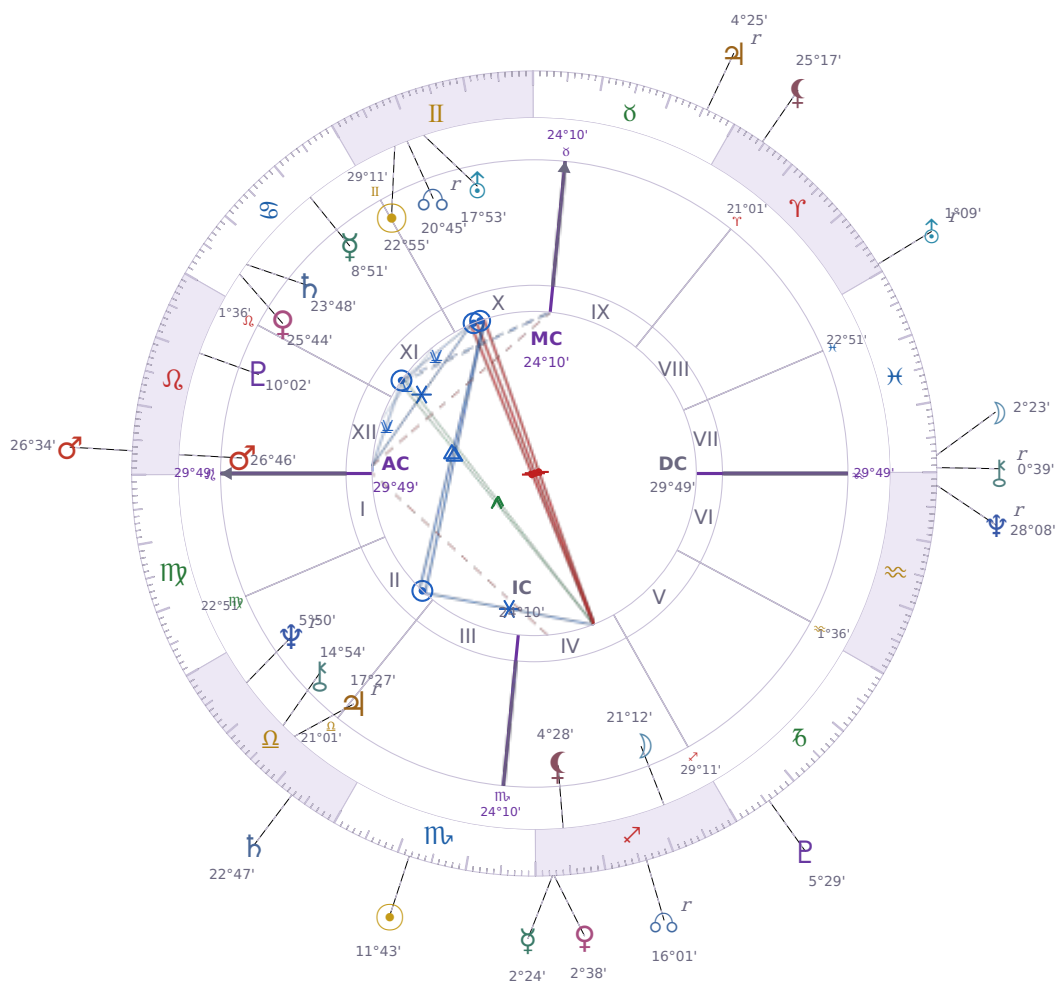

DAILY HOROSCOPE

Donald John Trump

President of the United States (2017–2021; since 2025)

♊ Gemini June 14, 1946 10:54 New York City

Friday, 4 November 2011

TRANSITS FOR TODAY

| | | |
|-----------|------------------|-----------|
| ☉ Sun | in ♏ Scorpio | 11°43'04" |
| ☾ Moon | in ♓ Pisces | 2°23'58" |
| ☿ Mercury | in ♐ Sagittarius | 2°24'51" |
| ♀ Venus | in ♐ Sagittarius | 2°38'56" |
| ♂ Mars | in ♌ Leo | 26°34'12" |
| ♃ Jupiter | in ♉ Taurus Rx | 4°25'04" |
| ♄ Saturn | in ♎ Libra | 22°47'39" |

| | | |
|-----------|---------------------|-----------|
| ♅ Uranus | in ♈ Aries Rx | 1°09'39" |
| ♆ Neptune | in ♒ Aquarius Rx | 28°08'42" |
| ♇ Pluto | in ♑ Capricorn | 5°29'28" |
| ♁ Chiron | in ♓ Pisces Rx | 0°39'46" |
| ♊ NNode | in ♐ Sagittarius Rx | 16°01'26" |
| ♁ Lilith | in ♈ Aries | 25°17'28" |

NATAL PLANETS

| | | | |
|--------------|------------------|-----------|-------|
| ☉ Sun | in ♊ Gemini | 22°55'42" | X |
| ☾ Moon | in ♐ Sagittarius | 21°12'12" | IV |
| ☿ Mercury | in ♋ Cancer | 8°51'34" | XI |
| ♀ Venus | in ♋ Cancer | 25°44'17" | XI |
| ♂ Mars | in ♌ Leo | 26°46'33" | XII |
| ♃ Jupiter | in ♎ Libra | 17°27'07" | II Rx |
| ♄ Saturn | in ♋ Cancer | 23°48'56" | XI |
| ♅ Uranus | in ♊ Gemini | 17°53'35" | X |
| ♆ Neptune | in ♎ Libra | 5°50'31" | II Rx |
| ♇ Pluto | in ♌ Leo | 10°02'32" | XII |
| ♁ Chiron | in ♎ Libra | 14°54'44" | II |
| ♊ North Node | in ♊ Gemini | 20°45'24" | X Rx |
| ♁ Lilith | in ♐ Sagittarius | 4°28'48" | IV |