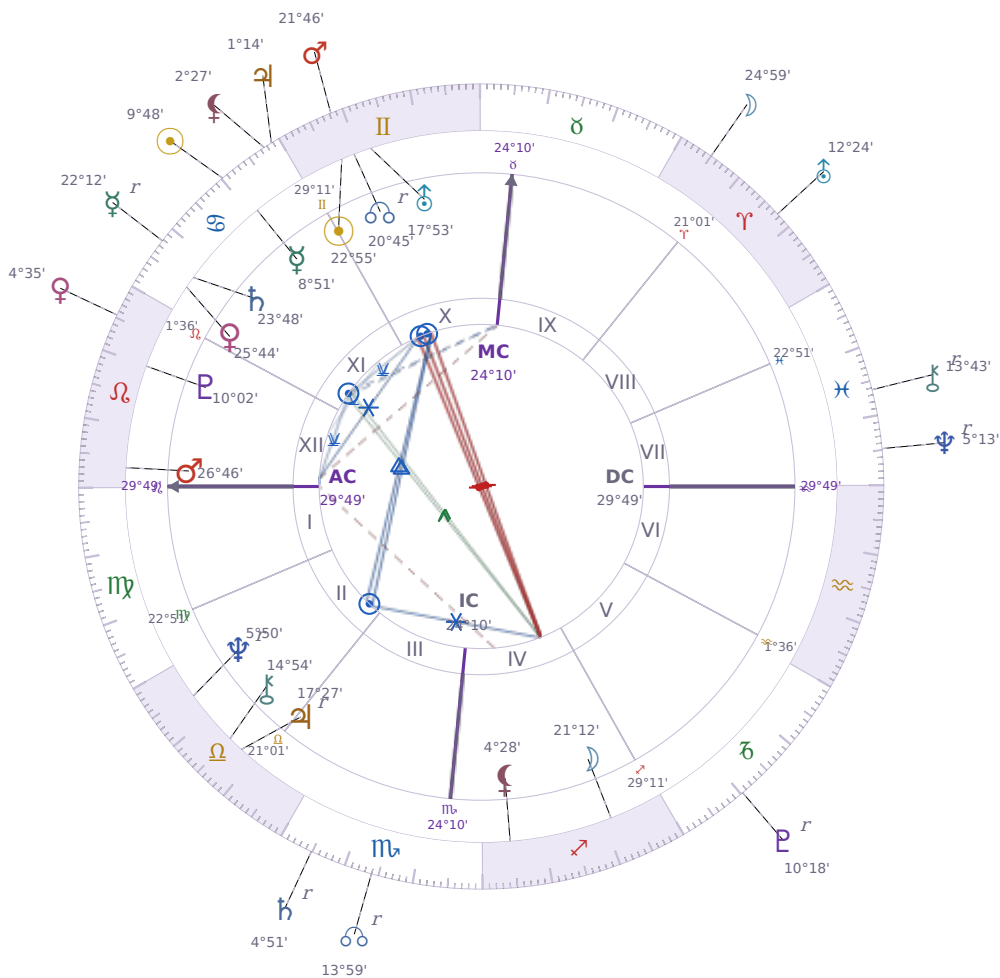

DAILY HOROSCOPE

Donald John Trump

President of the United States (2017–2021; since 2025)

♊ Gemini June 14, 1946 10:54 New York City

Monday, 1 July 2013

TRANSITS FOR TODAY

☉ Sun	in ♋ Cancer	9°48'40"
☾ Moon	in ♈ Aries	24°59'19"
☿ Mercury	in ♋ Cancer Rx	22°12'23"
♀ Venus	in ♌ Leo	4°35'52"
♂ Mars	in ♊ Gemini	21°46'12"
♃ Jupiter	in ♋ Cancer	1°14'26"
♄ Saturn	in ♏ Scorpio Rx	4°51'19"

♅ Uranus	in ♈ Aries	12°24'55"
♆ Neptune	in ♋ Pisces Rx	5°13'13"
♇ Pluto	in ♏ Capricorn Rx	10°18'15"
♁ Chiron	in ♋ Pisces Rx	13°43'47"
♁ NNode	in ♏ Scorpio Rx	13°59'09"
♁ Lilith	in ♋ Cancer	2°27'40"

NATAL PLANETS