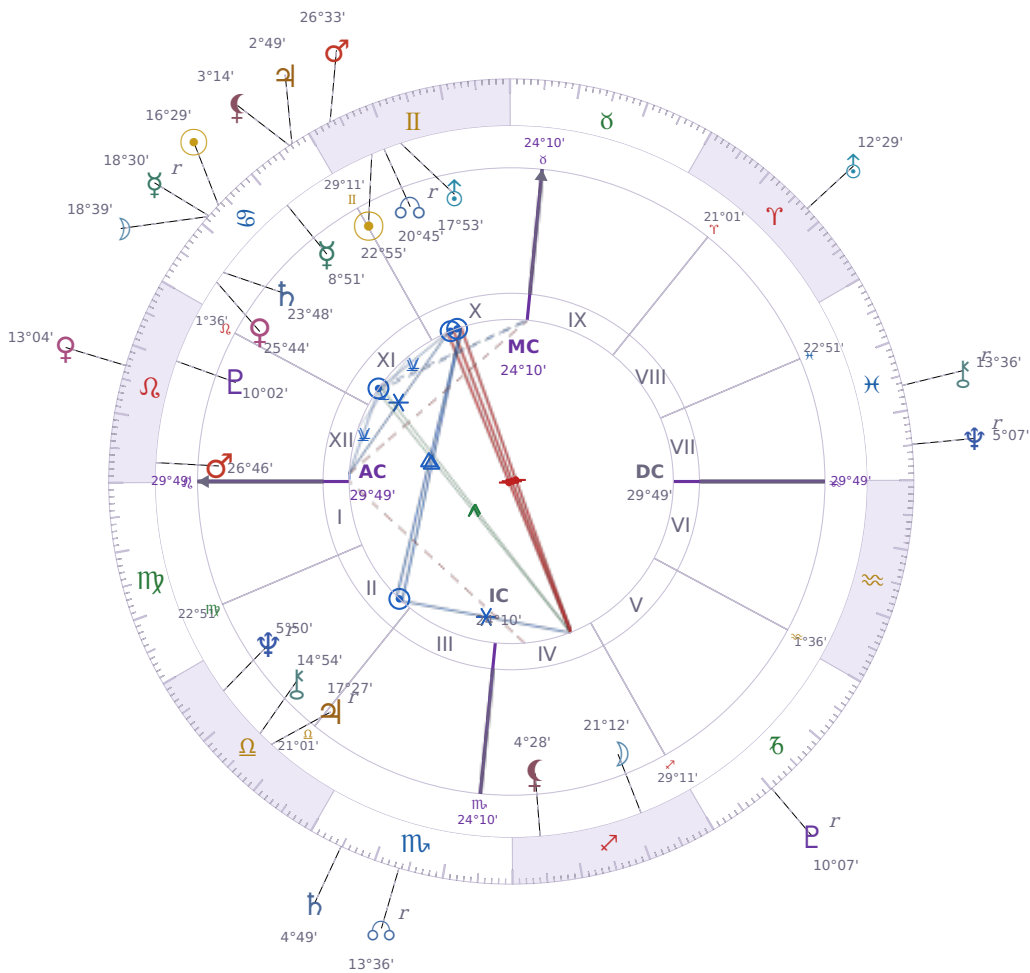

DAILY HOROSCOPE

Donald John Trump

President of the United States (2017–2021; since 2025)

♊ Gemini June 14, 1946 10:54 New York City

Monday, 8 July 2013

TRANSITS FOR TODAY

☉ Sun	in ♋ Cancer	16°29'14"
☾ Moon	in ♋ Cancer	18°39'29"
☿ Mercury	in ♋ Cancer Rx	18°30'56"
♀ Venus	in ♌ Leo	13°04'38"
♂ Mars	in ♊ Gemini	26°33'48"
♃ Jupiter	in ♋ Cancer	2°49'43"
♄ Saturn	in ♏ Scorpio	4°49'06"