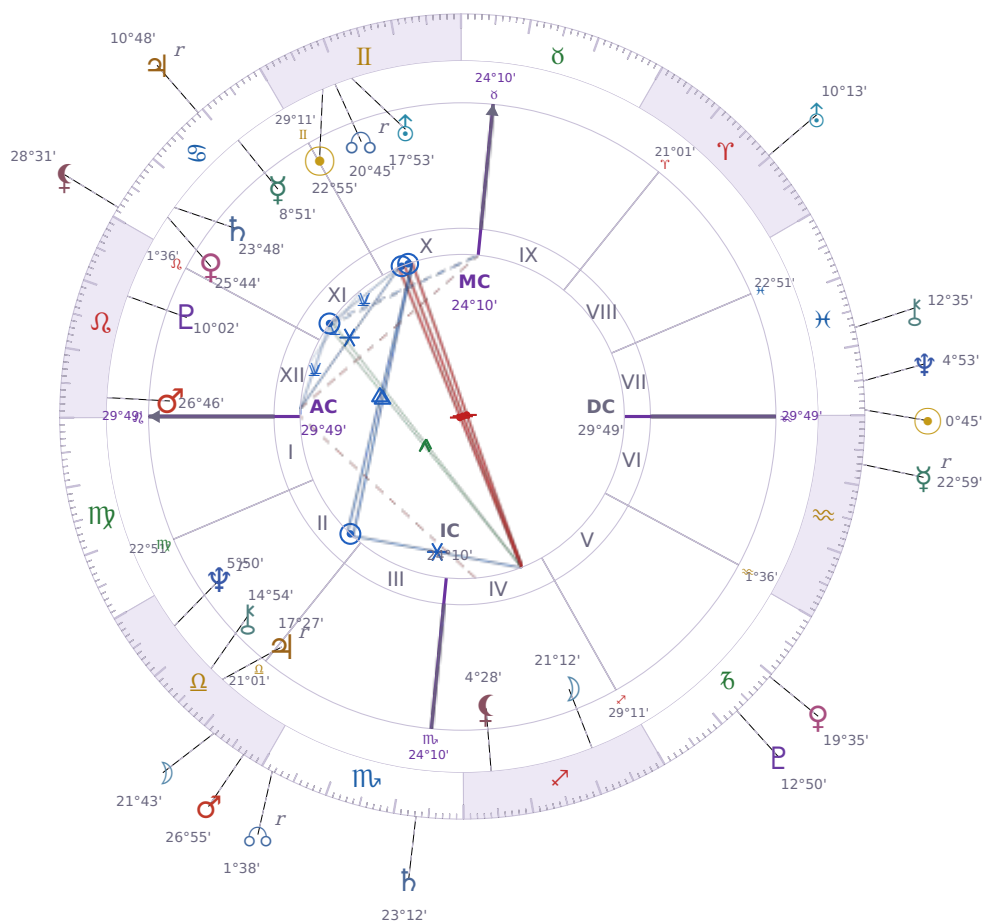

DAILY HOROSCOPE

Donald John Trump

President of the United States (2017–2021; since 2025)

♊ Gemini June 14, 1946 10:54 New York City

Wednesday, 19 February 2014

TRANSITS FOR TODAY

☉ Sun	in ♓ Pisces	0°45'24"
☾ Moon	in ♎ Libra	21°43'38"
☿ Mercury	in ♒ Aquarius Rx	22°59'59"
♀ Venus	in ♑ Capricorn	19°35'19"
♂ Mars	in ♎ Libra	26°55'13"
♃ Jupiter	in ♋ Cancer Rx	10°48'39"
♄ Saturn	in ♏ Scorpio	23°12'40"

♅ Uranus	in ♈ Aries	10°13'16"
♆ Neptune	in ♋ Pisces	4°53'01"
♇ Pluto	in ♏ Capricorn	12°50'32"
♁ Chiron	in ♋ Pisces	12°35'47"
♁ NNode	in ♏ Scorpio Rx	1°38'50"
♁ Lilith	in ♋ Cancer	28°31'11"

NATAL PLANETS