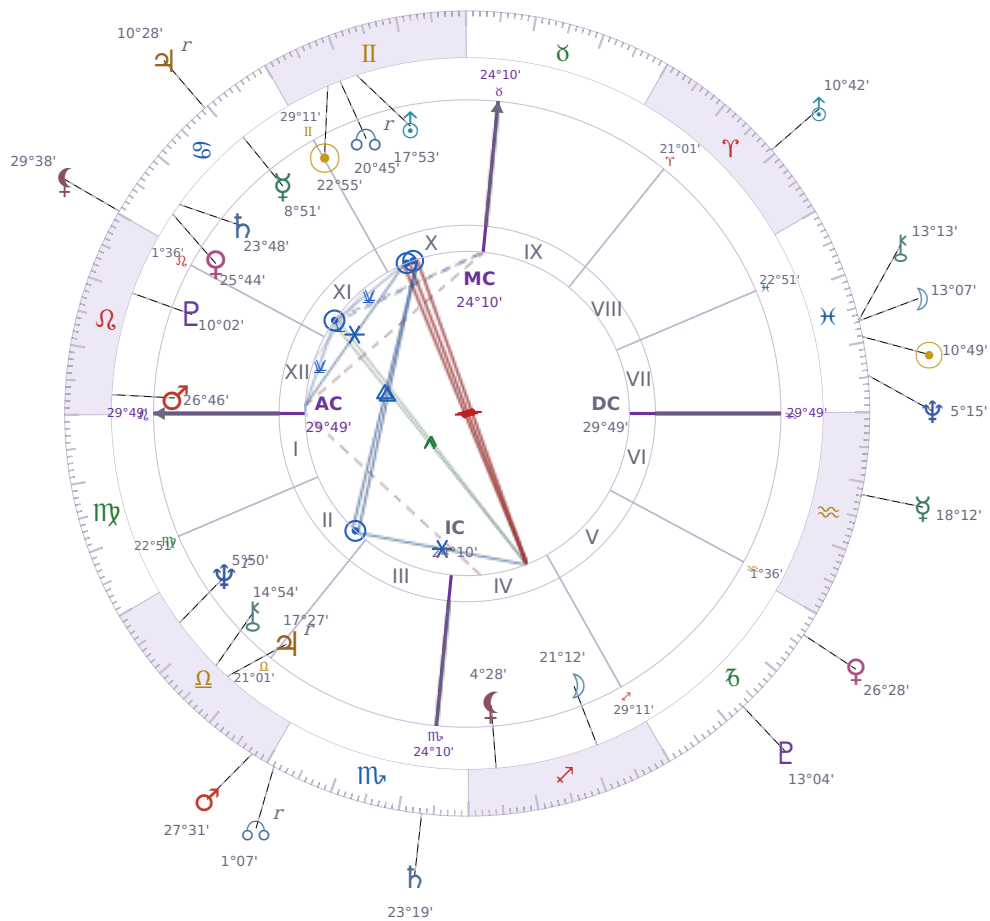

DAILY HOROSCOPE

Donald John Trump

President of the United States (2017–2021; since 2025)

♊ Gemini June 14, 1946 10:54 New York City

Saturday, 1 March 2014

TRANSITS FOR TODAY

☉ Sun	in ♓ Pisces	10°49'09"
☾ Moon	in ♓ Pisces	13°07'42"
☿ Mercury	in ♒ Aquarius	18°12'26"
♀ Venus	in ♑ Capricorn	26°28'39"
♂ Mars	in ♎ Libra	27°31'57"
♃ Jupiter	in ♋ Cancer Rx	10°28'57"
♄ Saturn	in ♏ Scorpio	23°19'06"

♅ Uranus	in ♈ Aries	10°42'47"
♆ Neptune	in ♋ Pisces	5°15'48"
♇ Pluto	in ♏ Capricorn	13°04'50"
♁ Chiron	in ♋ Pisces	13°13'32"
♁ NNode	in ♏ Scorpio Rx	1°07'03"
♁ Lilith	in ♋ Cancer	29°38'25"

NATAL PLANETS